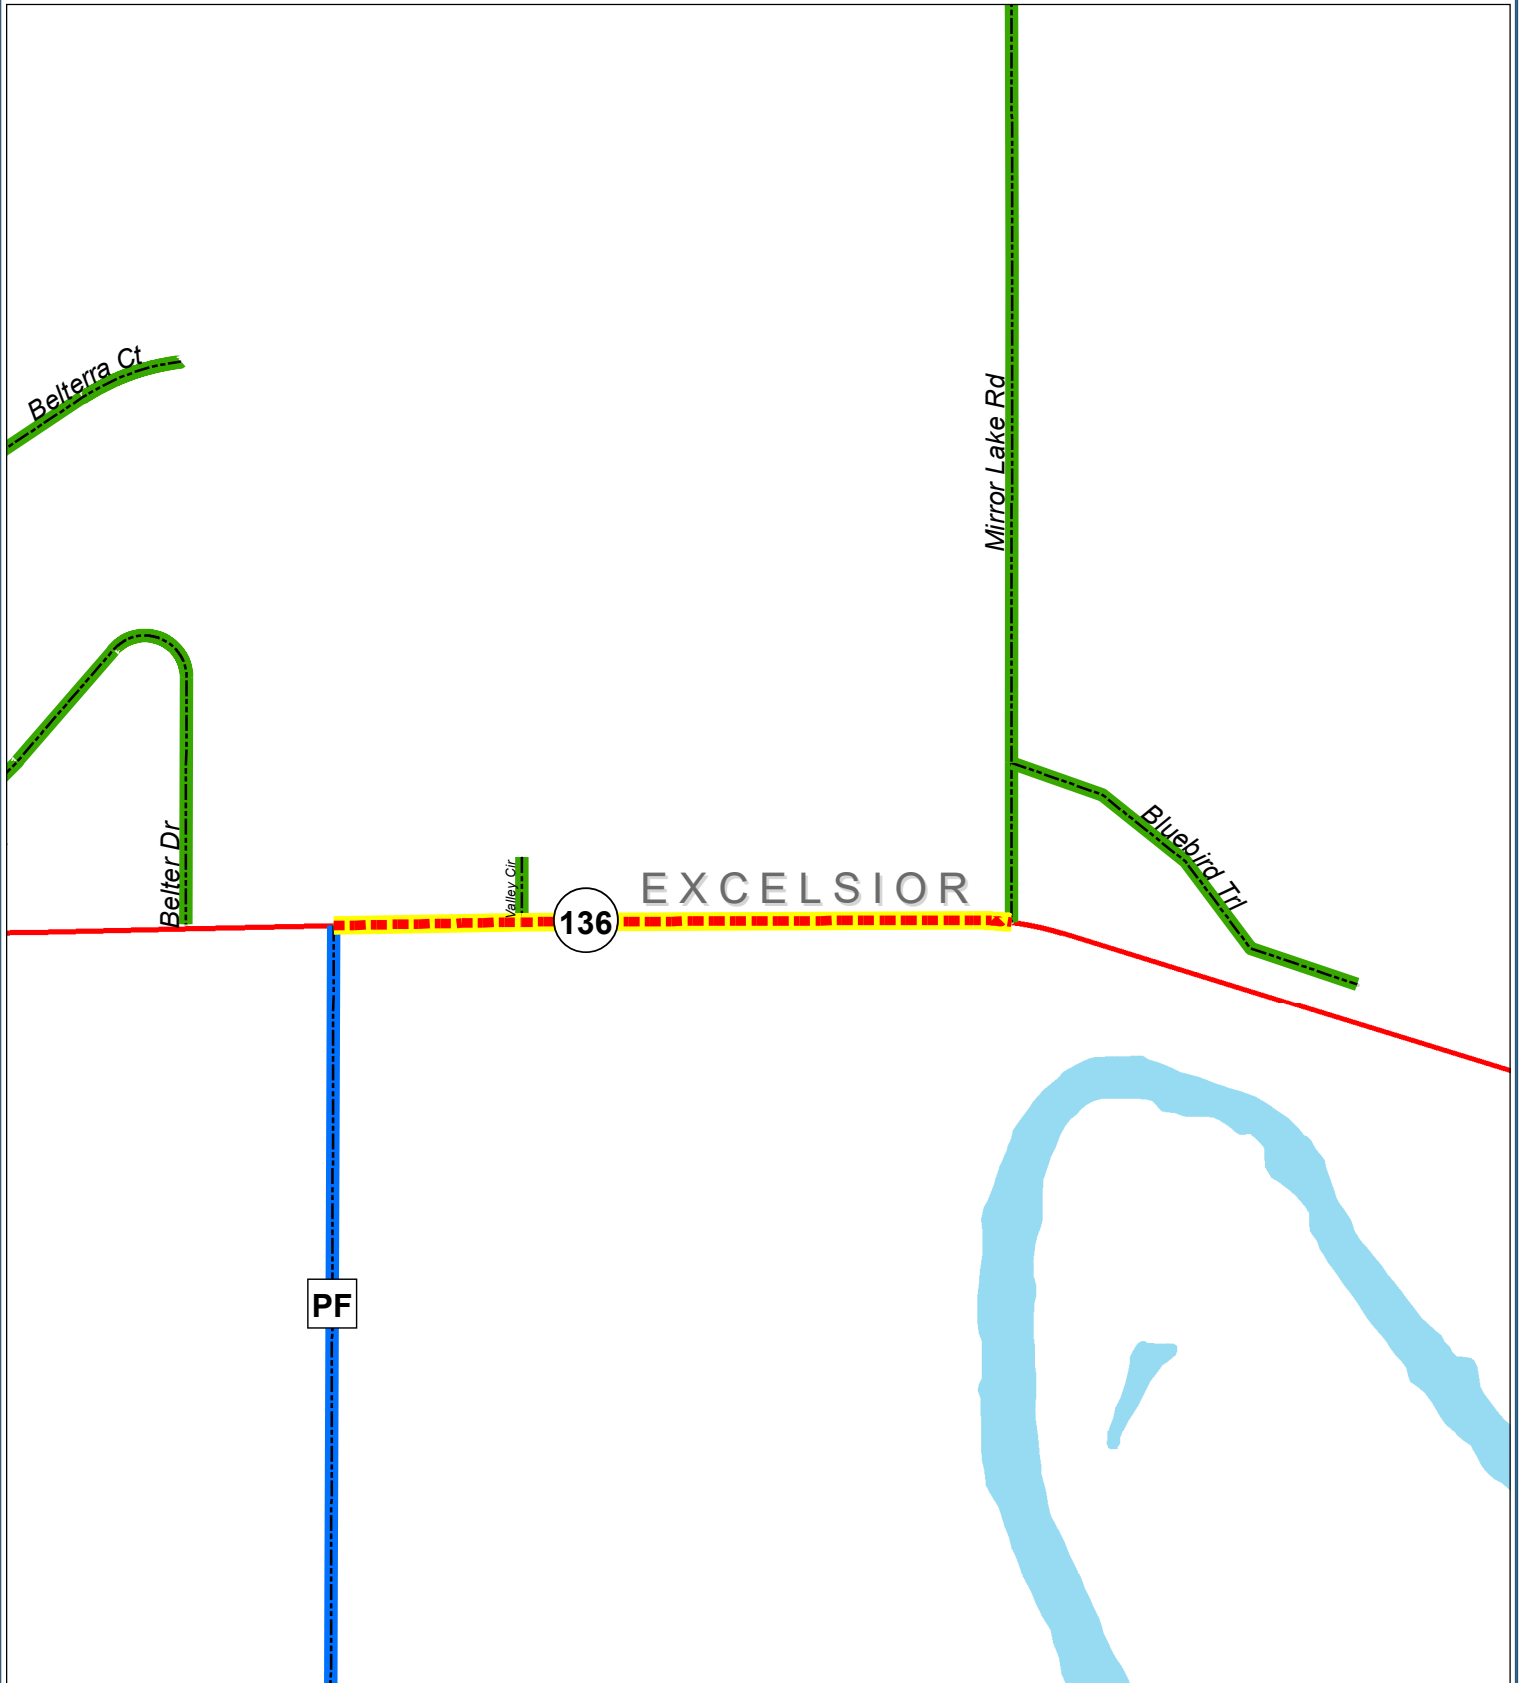

Appendix A

2024 ATV/UTV Routes Requested

Sauk County ATV/UTV Routes and Trails

STH 136 - 0.36 Miles

ATV/UTV Routes & Trails

- Sauk County - ATV Off-Road Trails
- Sauk County - City & Village Street ATV Routes
- Sauk County - Town Road ATV Routes
- Sauk County - County & State Highway ATV Routes
- Juneau & Richland County ATV Routes
- Sauk County - PROPOSED County Highway ATV Routes
- Sauk County - PROPOSED State Highway ATV Routes

Sauk County ATV/UTV Routes and Trails

STH 136 - 0.26 Miles

<p>ATV/UTV Routes & Trails</p> <ul style="list-style-type: none"> — Sauk County - ATV Off-Road Trails — Sauk County - City & Village Street ATV Routes — Sauk County - Town Road ATV Routes — Sauk County - County & State Highway ATV Routes — Juneau & Richland County ATV Routes — Sauk County - PROPOSED County Highway ATV Routes — Sauk County - PROPOSED State Highway ATV Routes 	<p>Roadways</p> <ul style="list-style-type: none"> — Interstate — Federal — State — County — Town — Muni — Alley — Private-Named — Private — Ramp 	<p>Application for ATV/UTV Routes County & State Highways</p> <p>Last Updated: January 29, 2024</p>
--	---	---