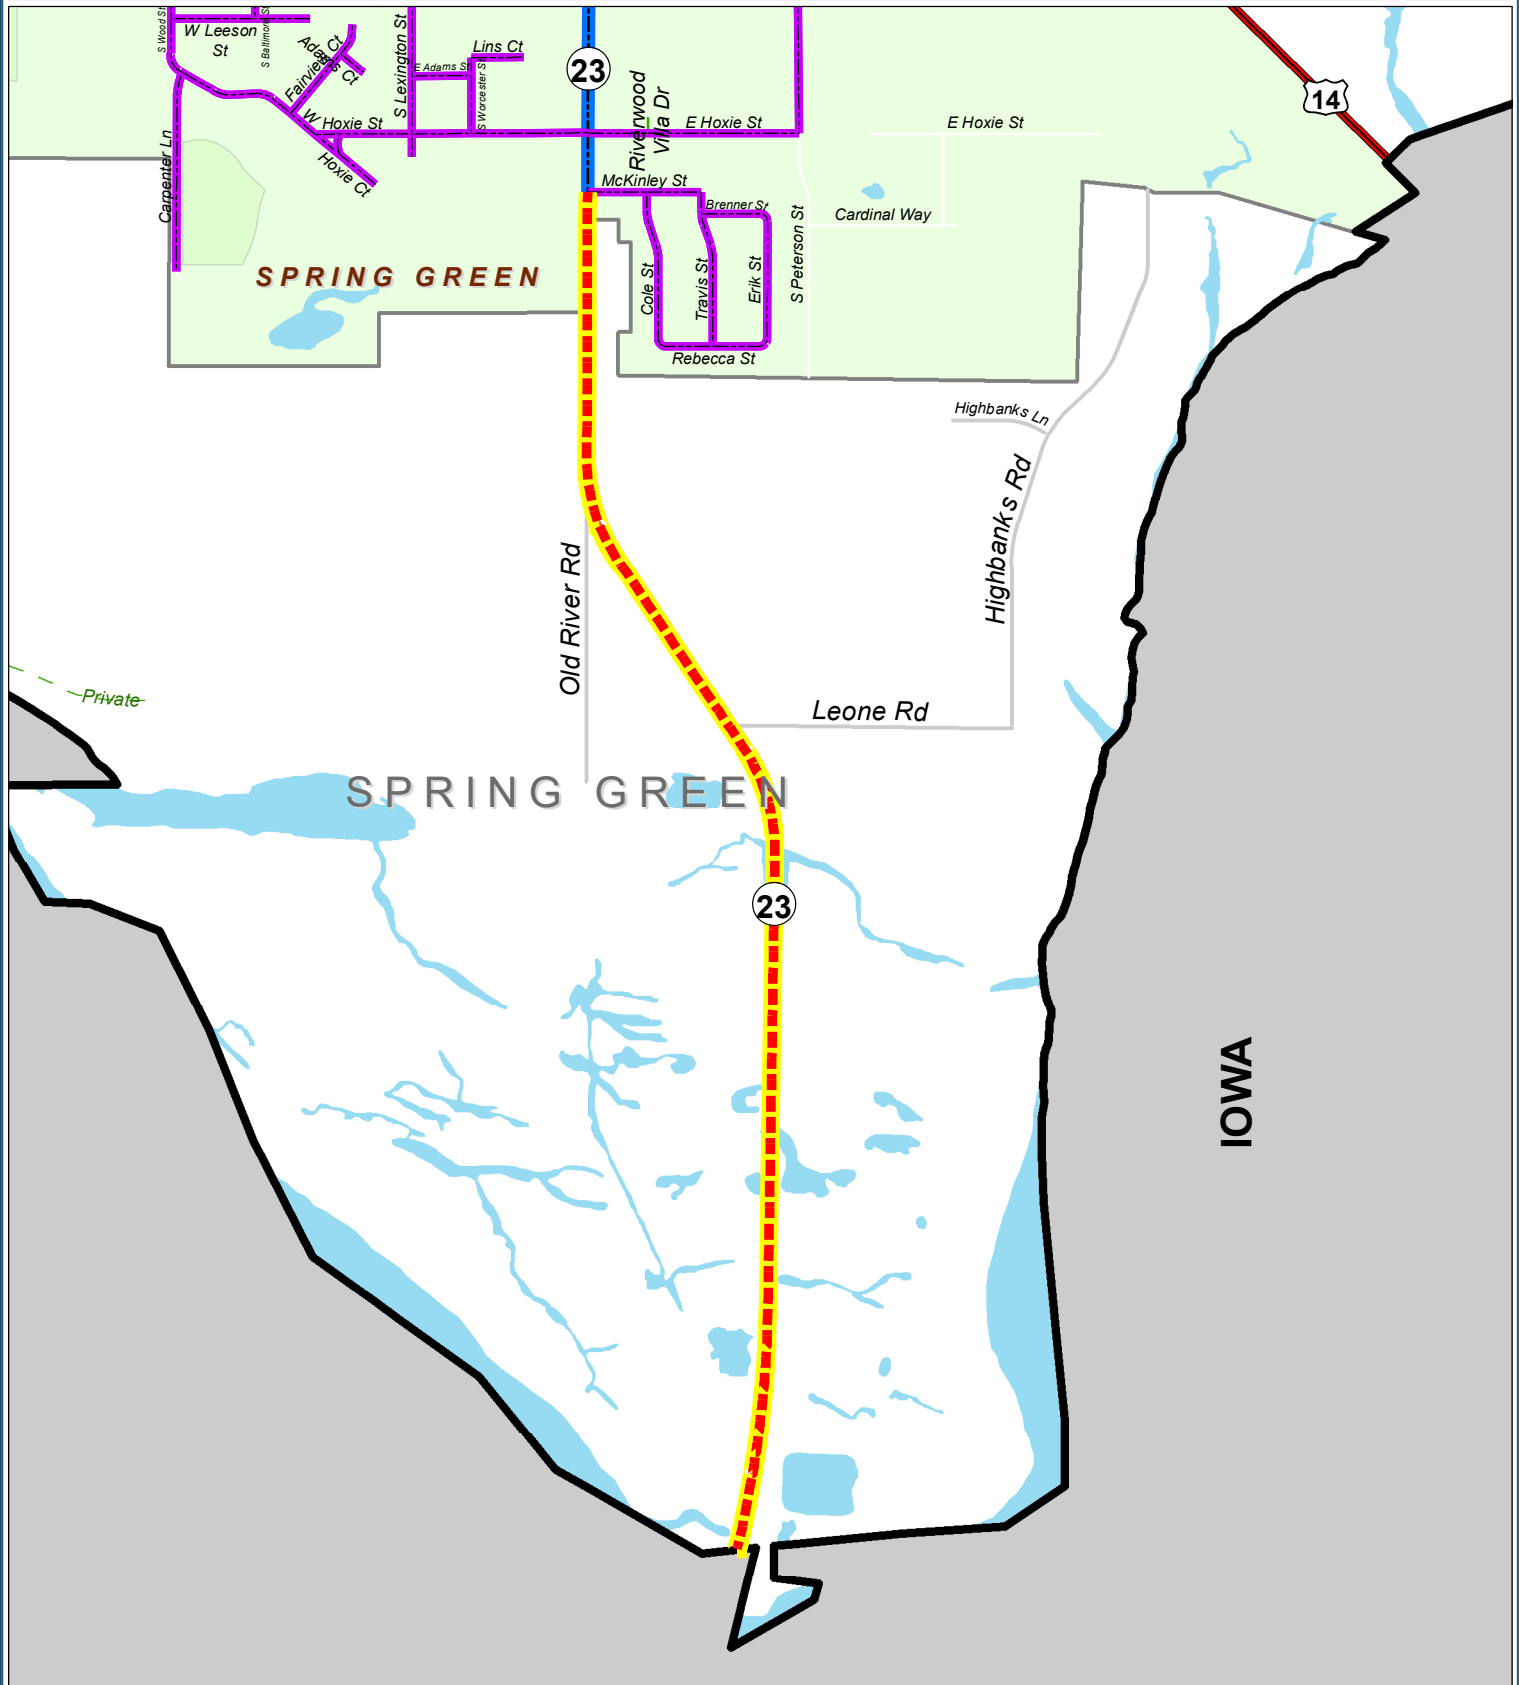

Sauk County ATV/UTV Routes and Trails

STH 23 - 1.5 Miles

- ATV/UTV Routes & Trails**
- Sauk County - ATV Off-Road Trails
 - Sauk County - City & Village Street ATV Routes
 - Sauk County - Town Road ATV Routes
 - Sauk County - County & State Highway ATV Routes
 - Juneau & Richland County ATV Routes
 - Sauk County - PROPOSED County Highway ATV Routes
 - Sauk County - PROPOSED State Highway ATV Routes