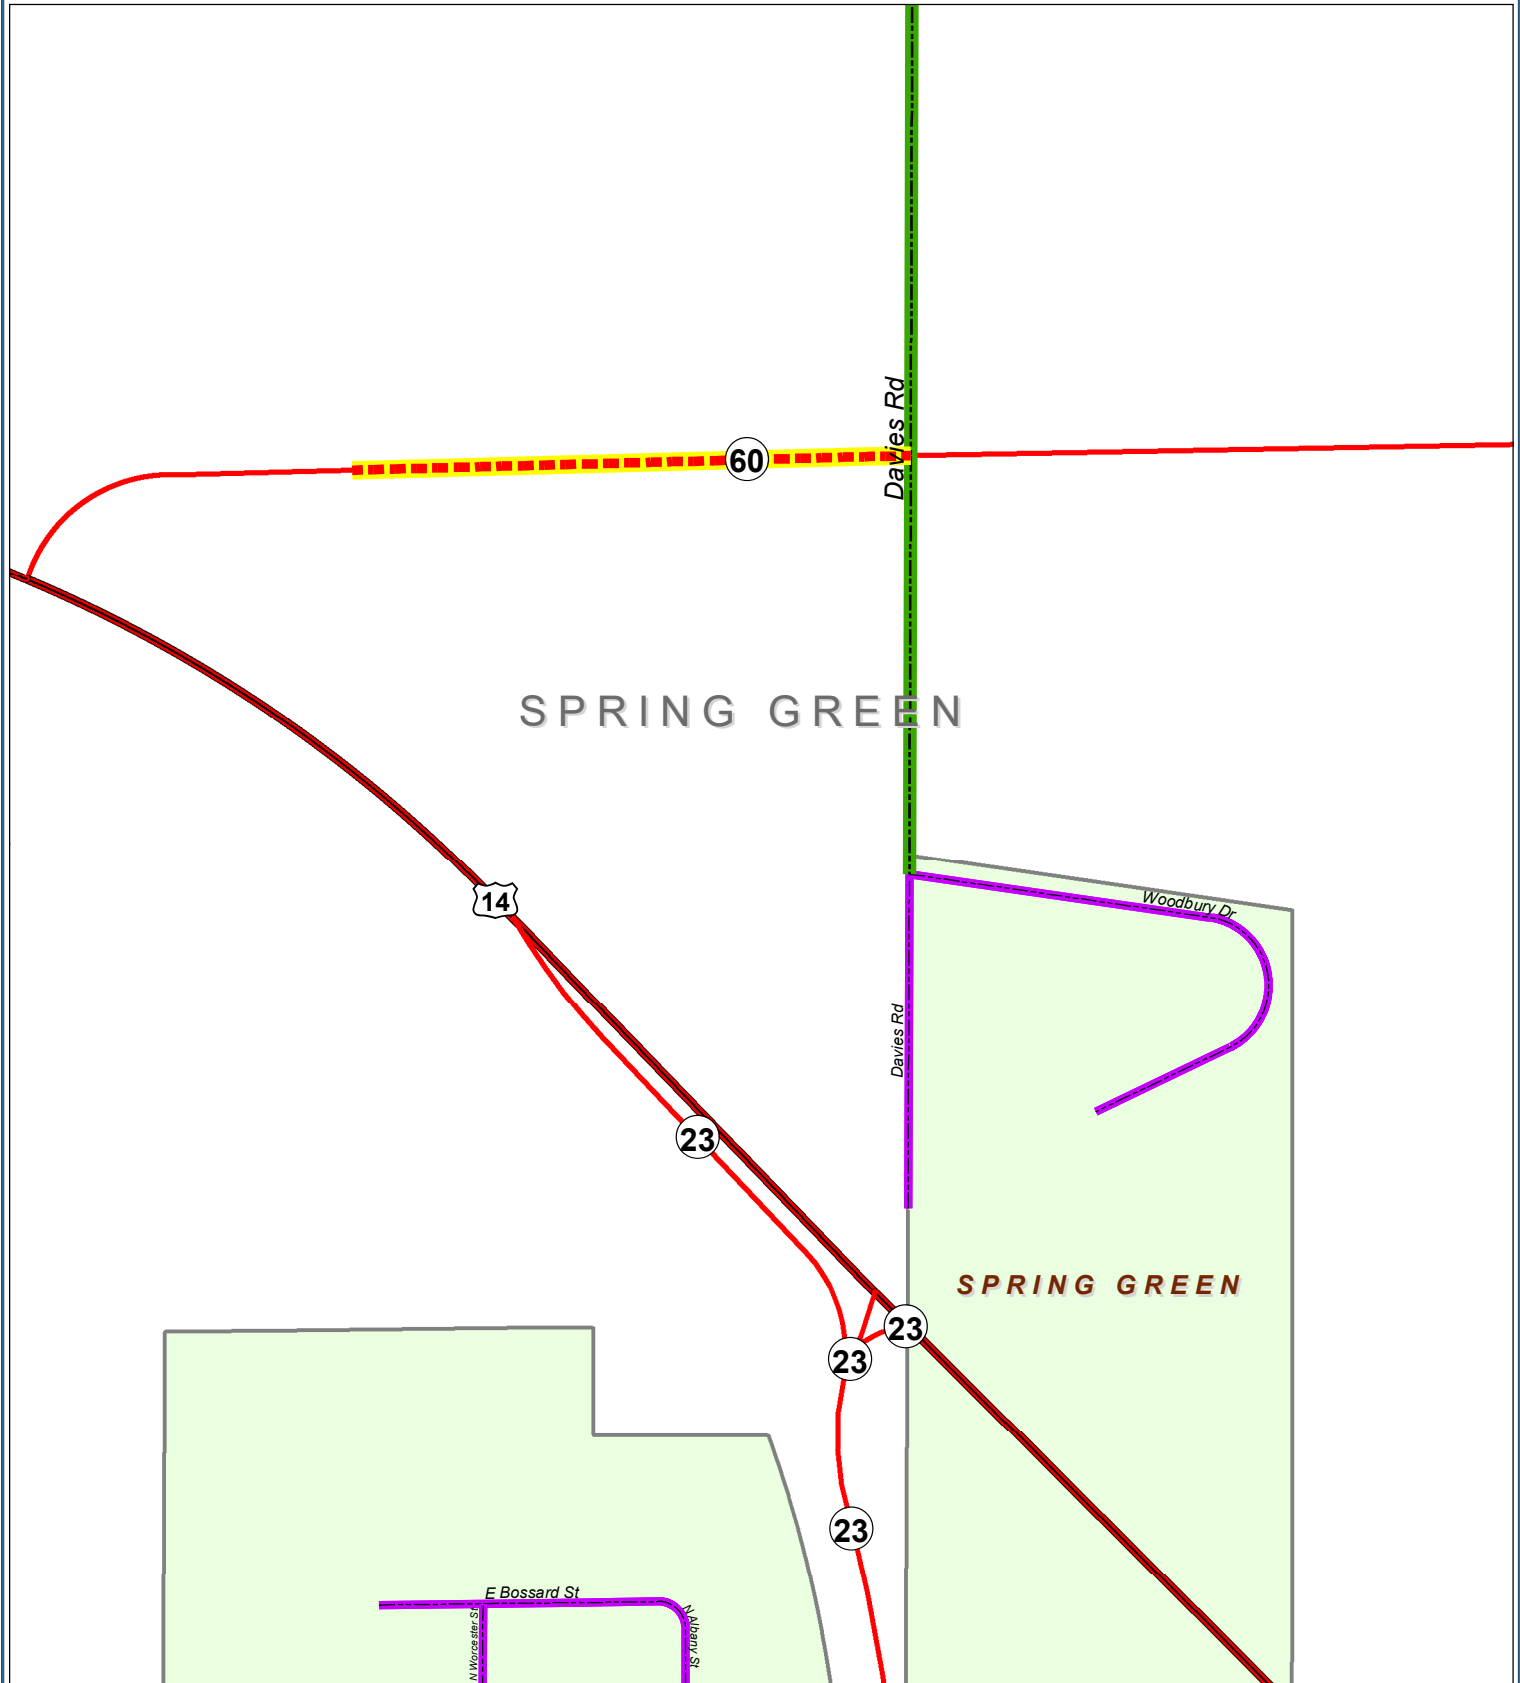

Sauk County ATV/UTV Routes and Trails

STH 60 - 0.2 Mile

1. **ATV/UTV Routes & Trails**
2. Sauk County - City & Village Street ATV Routes
   - Sauk County - Town Road ATV Routes
   - Sauk County - County & State Highway ATV Routes
   - Juneau & Richland County ATV Routes
   - Sauk County - PROPOSED County Highway ATV Routes
   - Sauk County - PROPOSED State Highway ATV Routes

1. **Roadways**
2. Interstate
   - Federal
   - State
   - County
   - Town
   - Alley
   - Private-Named
   - Private
   - Ramp
   - Muni

**Application for ATV/UTV Routes
County & State Highways
Last Updated: January 29, 2024**

FOR INFORMATIONAL PURPOSES ONLY
Sauk County does not attest to the accuracy
of the data contained herein and makes no
warranty with respect to its completeness or validity.
Data contained in this map is limited by the method
and accuracy of its collection.