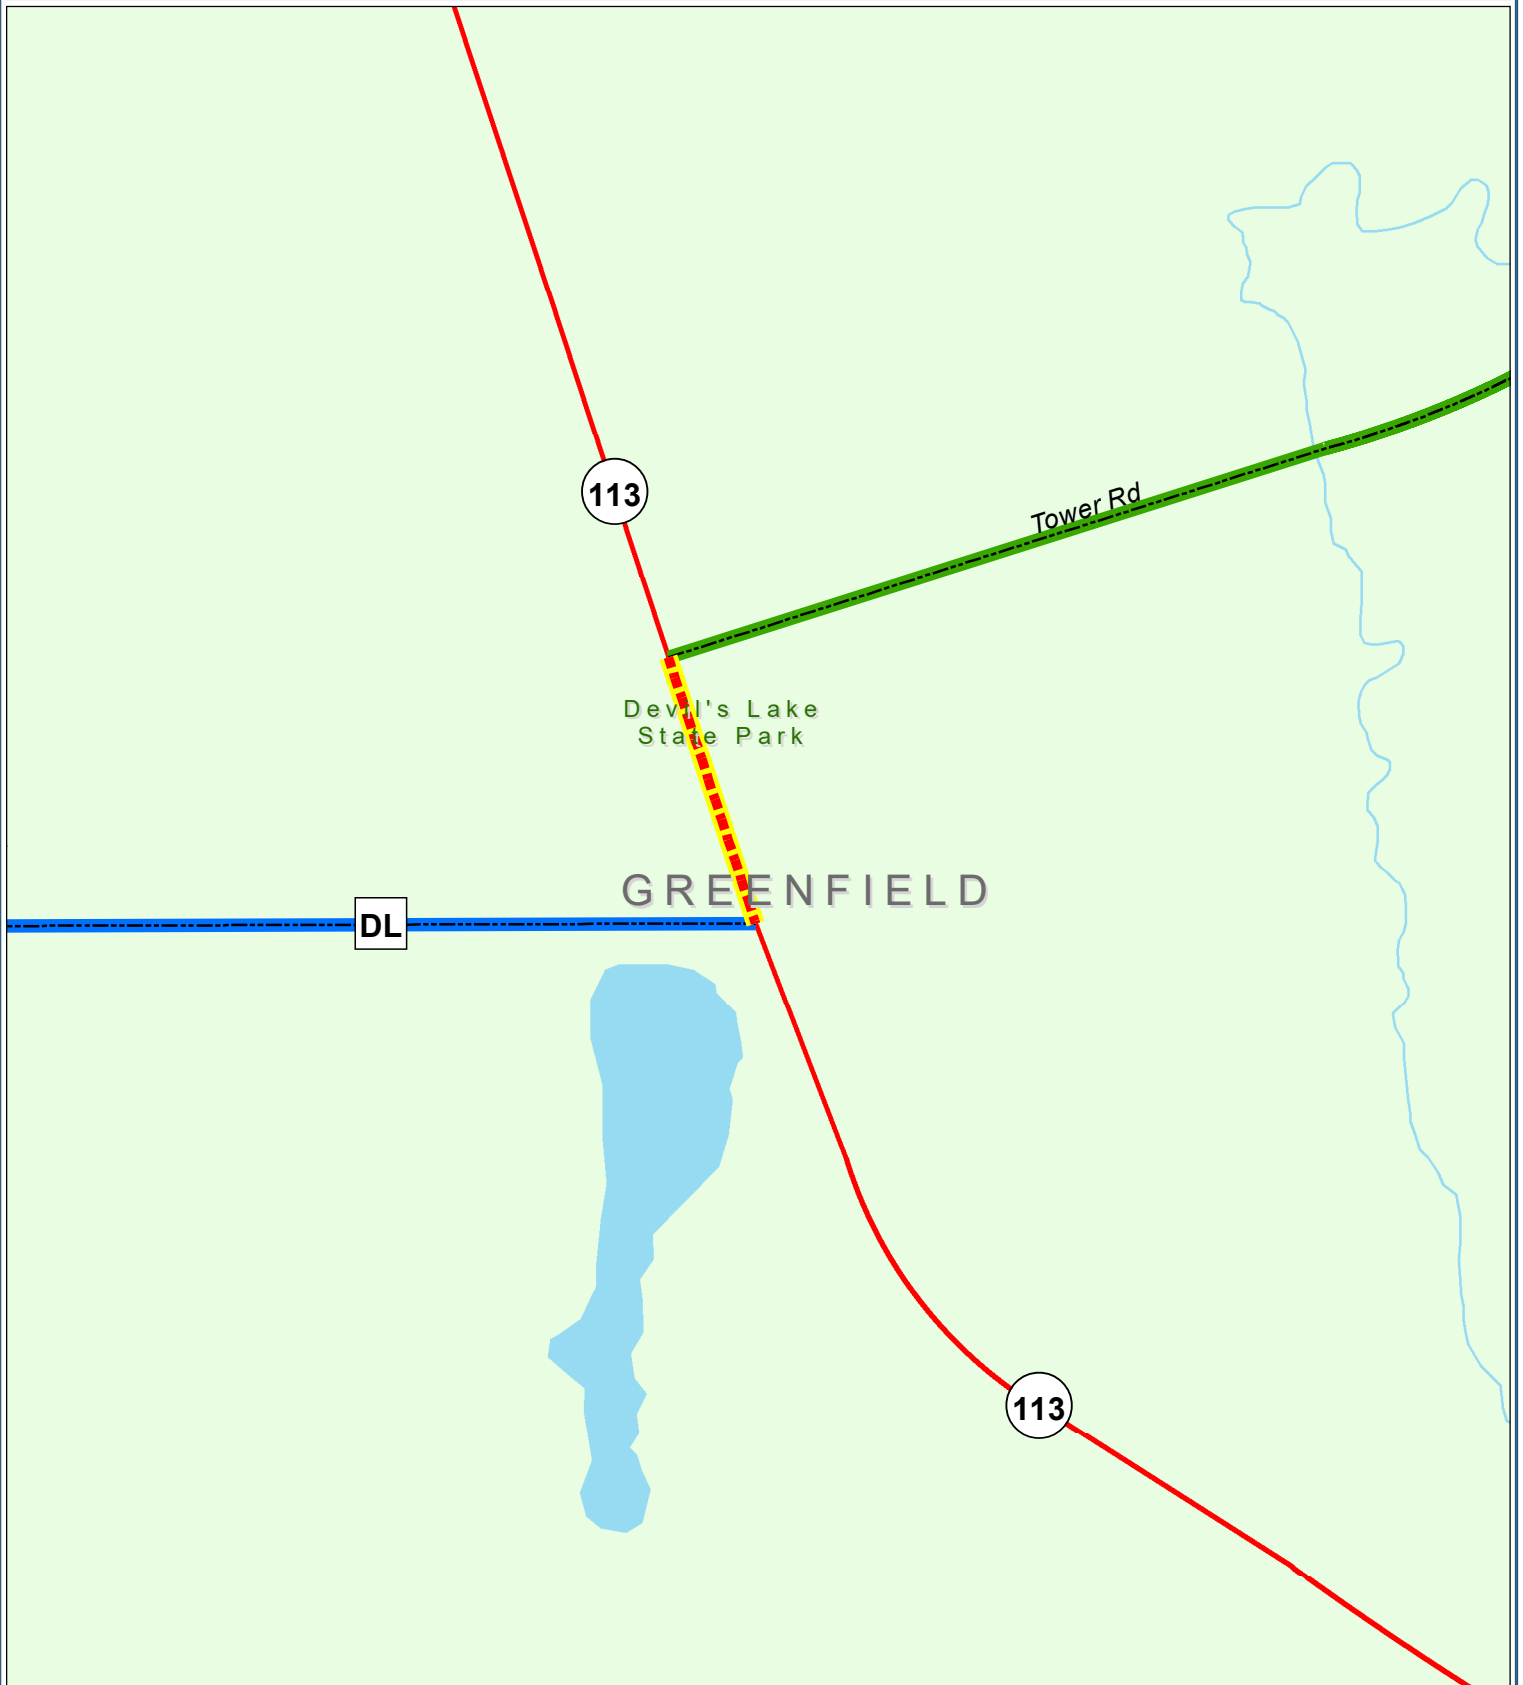

Sauk County ATV/UTV Routes and Trails

STH 113 - 0.05 Mile

ATV/UTV Routes & Trails

- Sauk County - ATV Off-Road Trails
- Sauk County - City & Village Street ATV Routes
- Sauk County - Town Road ATV Routes
- Sauk County - County & State Highway ATV Routes
- Juneau & Richland County ATV Routes
- Sauk County - PROPOSED County Highway ATV Routes
- Sauk County - PROPOSED State Highway ATV Routes

Roadways

- Interstate
- Federal
- State
- County
- Town
- Muni
- Alley
- Private-Named
- Private
- Ramp

**Application for ATV/UTV Routes
County & State Highways
Last Updated: January 29, 2024**

FOR INFORMATIONAL PURPOSES ONLY
Sauk County does not attest to the accuracy
of the data contained herein and makes no
warranty with respect to its completeness or validity.
Data contained in this map is limited by the method
and accuracy of its collection.