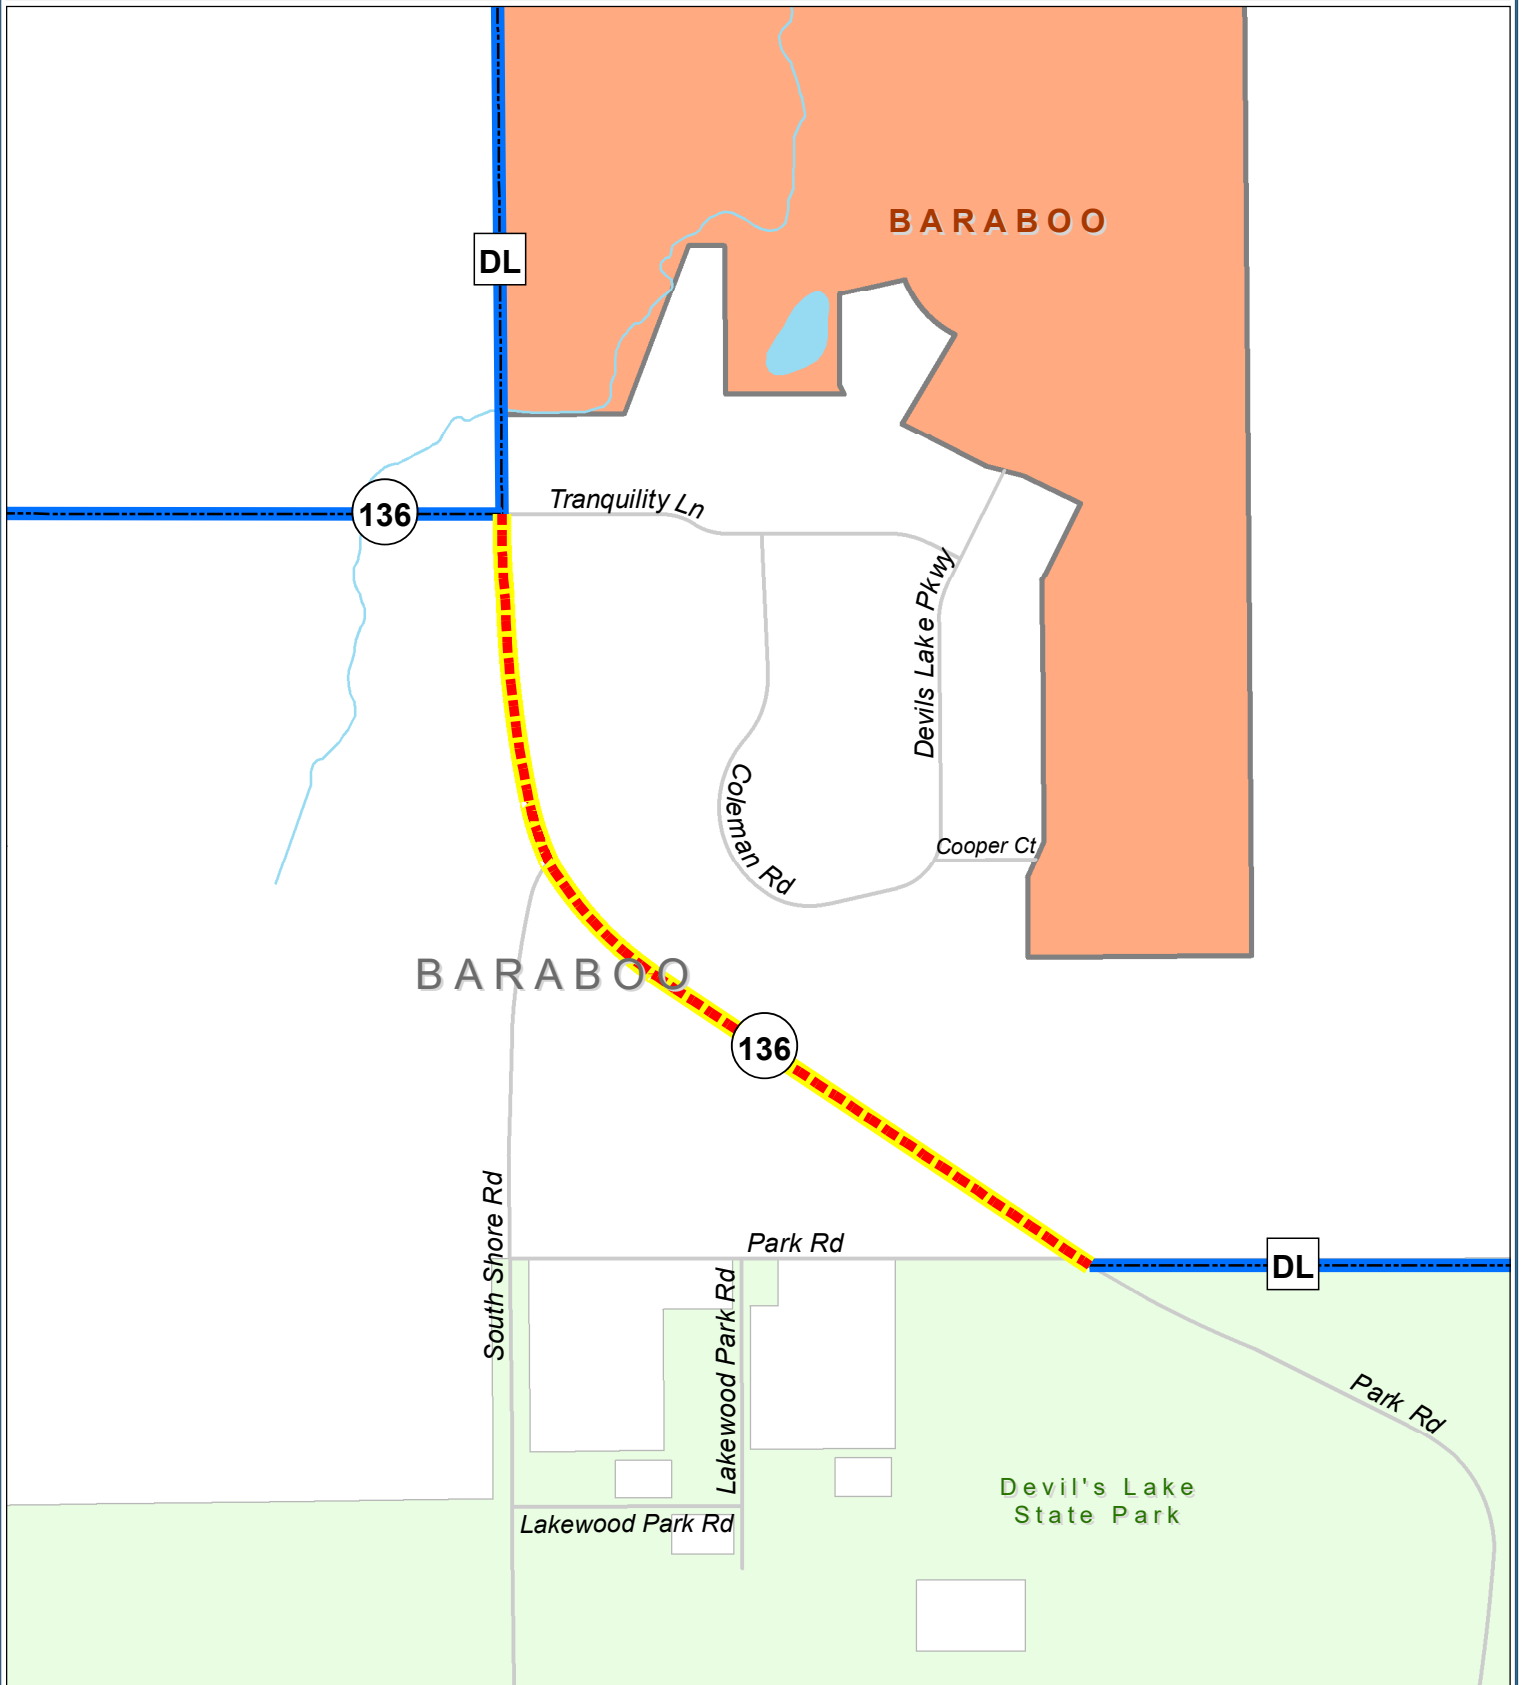

Appendix A

2024 ATV/UTV Routes Requested

Sauk County ATV/UTV Routes and Trails

STH 136 - 0.36 Miles

ATV/UTV Routes & Trails

- Sauk County - ATV Off-Road Trails
- Sauk County - City & Village Street ATV Routes
- Sauk County - Town Road ATV Routes
- Sauk County - County & State Highway ATV Routes
- Juneau & Richland County ATV Routes
- Sauk County - PROPOSED County Highway ATV Routes
- Sauk County - PROPOSED State Highway ATV Routes

Sauk County ATV/UTV Routes and Trails

STH 136 - 0.26 Miles

<p>ATV/UTV Routes & Trails</p> <ul style="list-style-type: none"> — Sauk County - ATV Off-Road Trails — Sauk County - City & Village Street ATV Routes — Sauk County - Town Road ATV Routes — Sauk County - County & State Highway ATV Routes — Juneau & Richland County ATV Routes — Sauk County - PROPOSED County Highway ATV Routes — Sauk County - PROPOSED State Highway ATV Routes 	<p>Roadways</p> <ul style="list-style-type: none"> — Interstate — Federal — State — County — Town — Muni — Alley — Private-Named — Private — Ramp 	<p>Application for ATV/UTV Routes County & State Highways</p> <p>Last Updated: January 29, 2024</p>
--	---	---