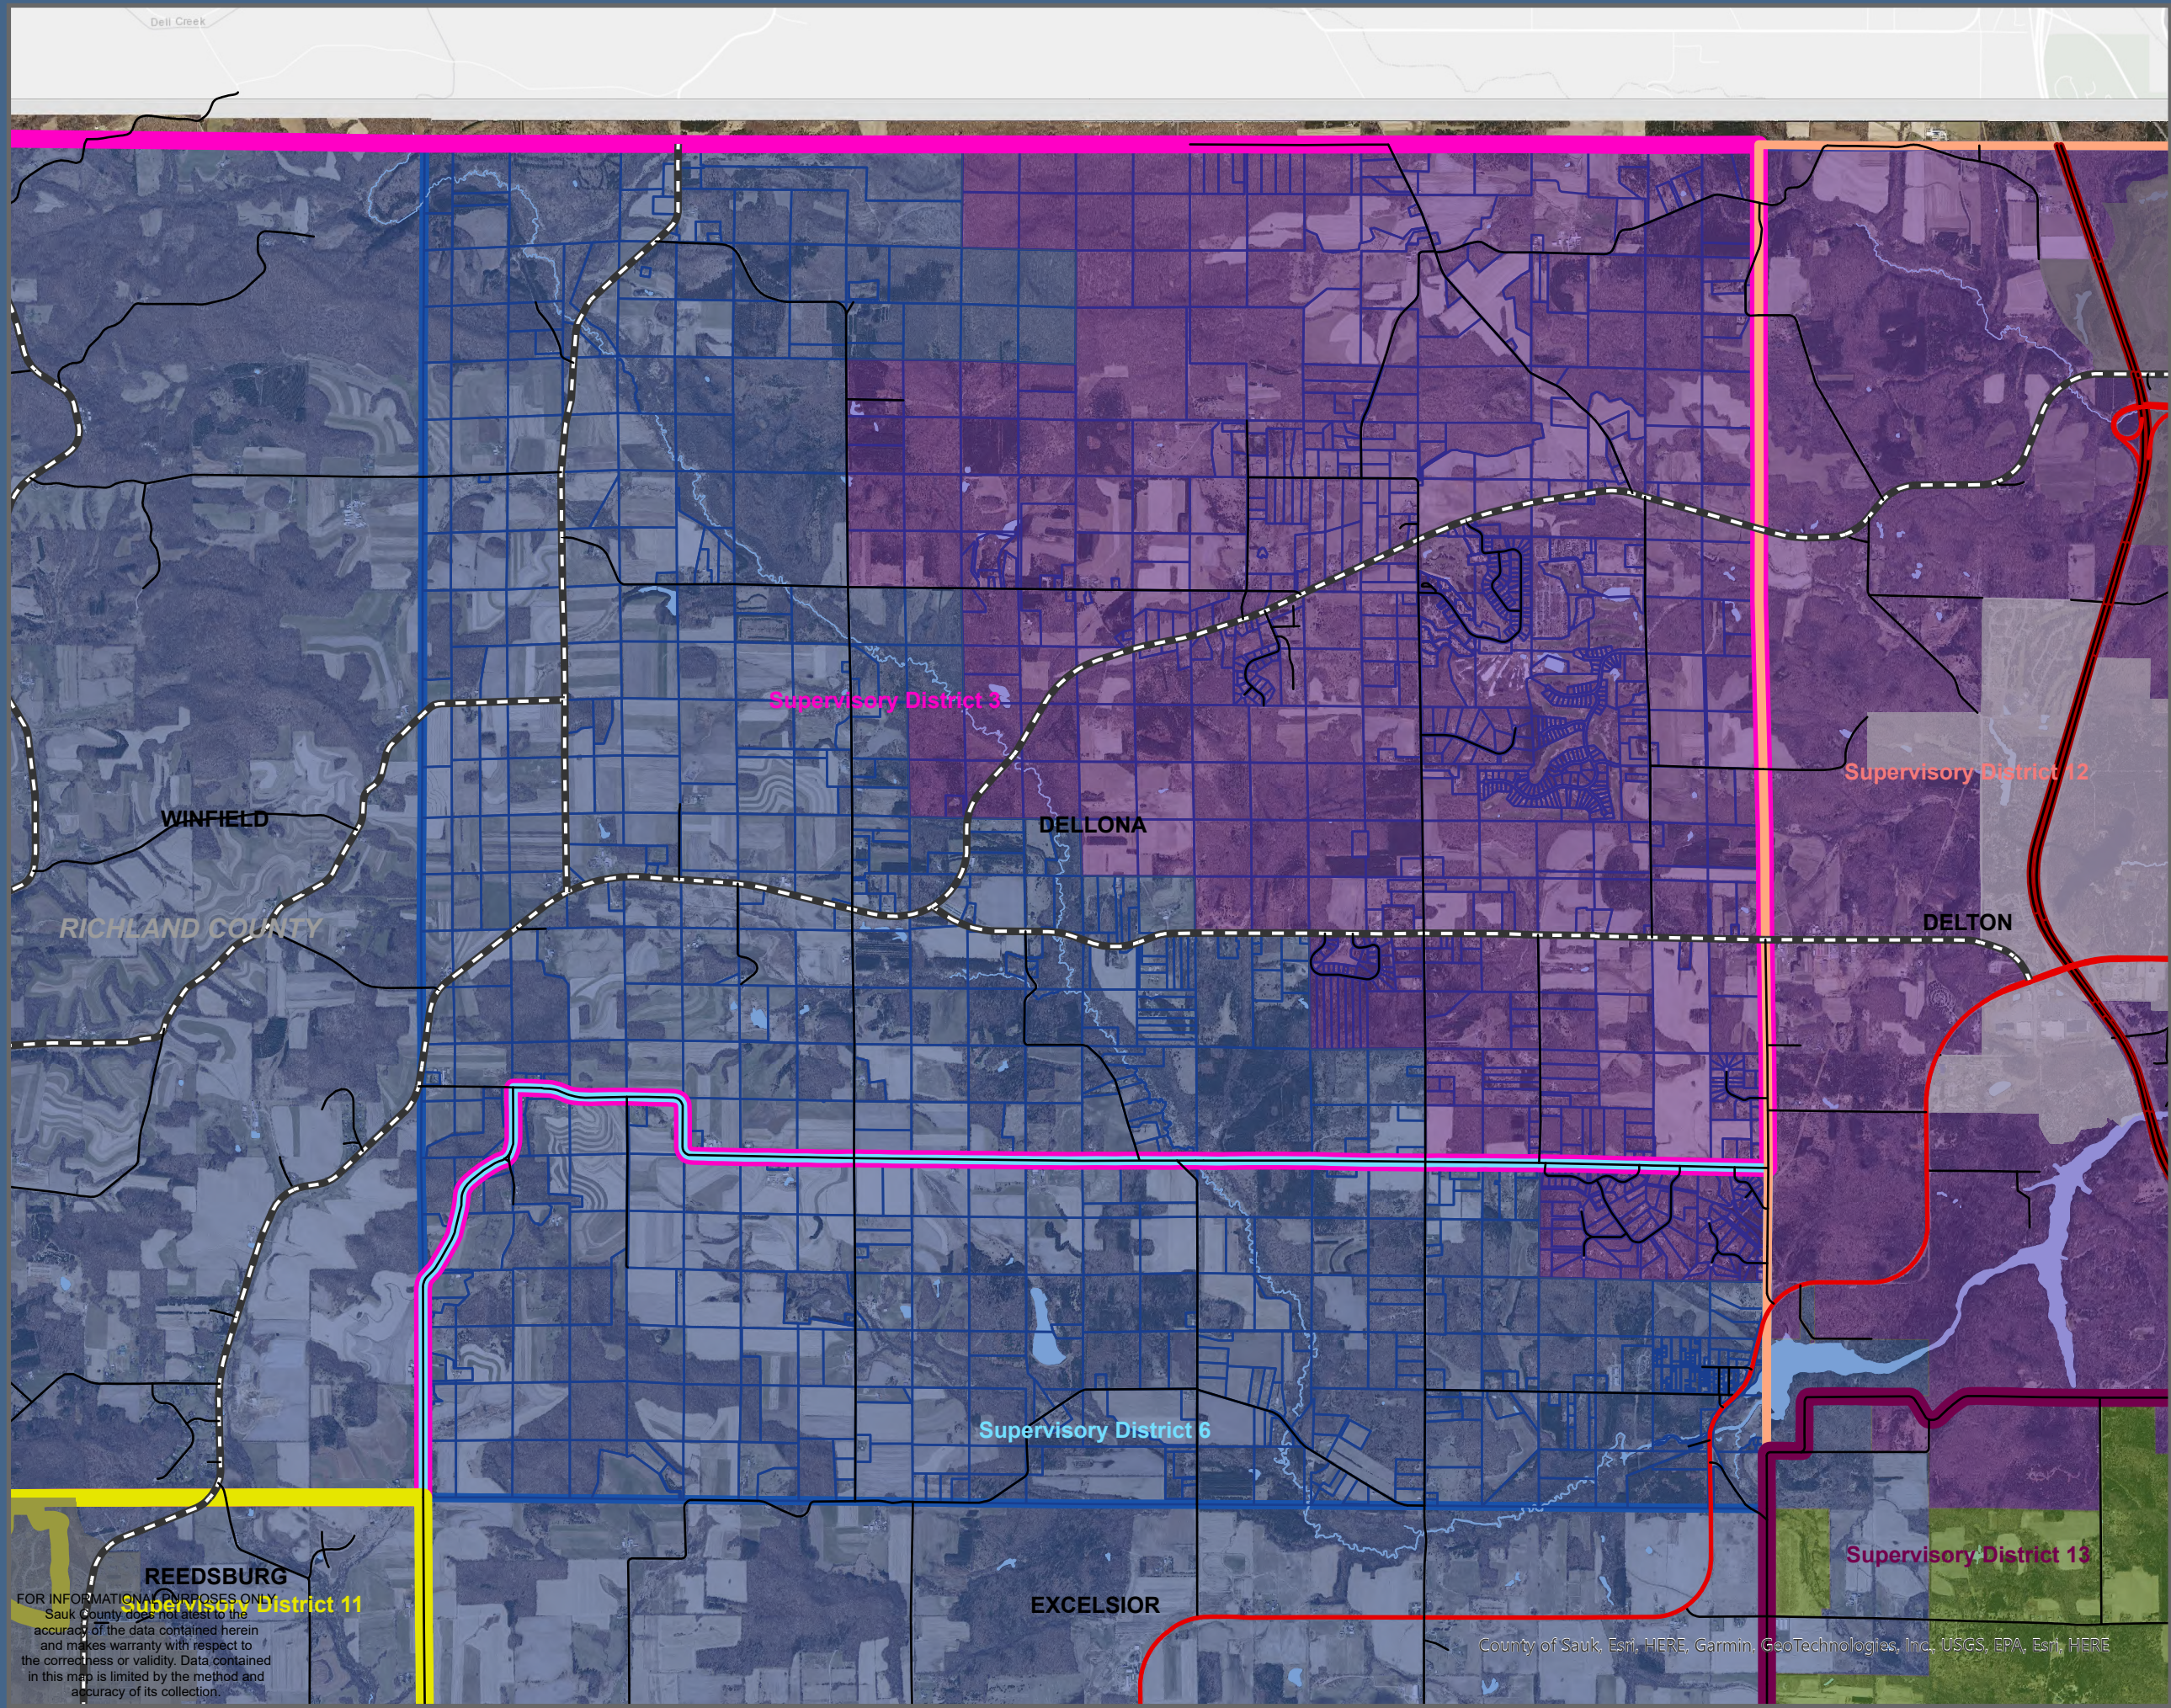

**Town of Dellona  
Comprehensive Plan  
Map 1-2**

**Jurisdictional  
Boundaries**

**Legend**

- County Supervisory Districts**
- 3
  - 6
  - 11
  - 12
  - 13
- School Districts**
- Baraboo
  - Reedsburg
  - Wisconsin Dells
- Municipal Boundaries**
- Village
  - City
  - Tax Parcels
  - Town Boundary
- Transportation**
- Interstate
  - State
  - County
  - Town
  - Railroads

FOR INFORMATIONAL PURPOSES ONLY  
Sauk County does not guarantee the accuracy of the data contained herein and makes warranty with respect to the correctness or validity. Data contained in this map is limited by the method and accuracy of its collection.

County of Sauk, Esri, HERE, Garmin, GeoTechnologies, Inc., USGS, EPA, Esri, HERE