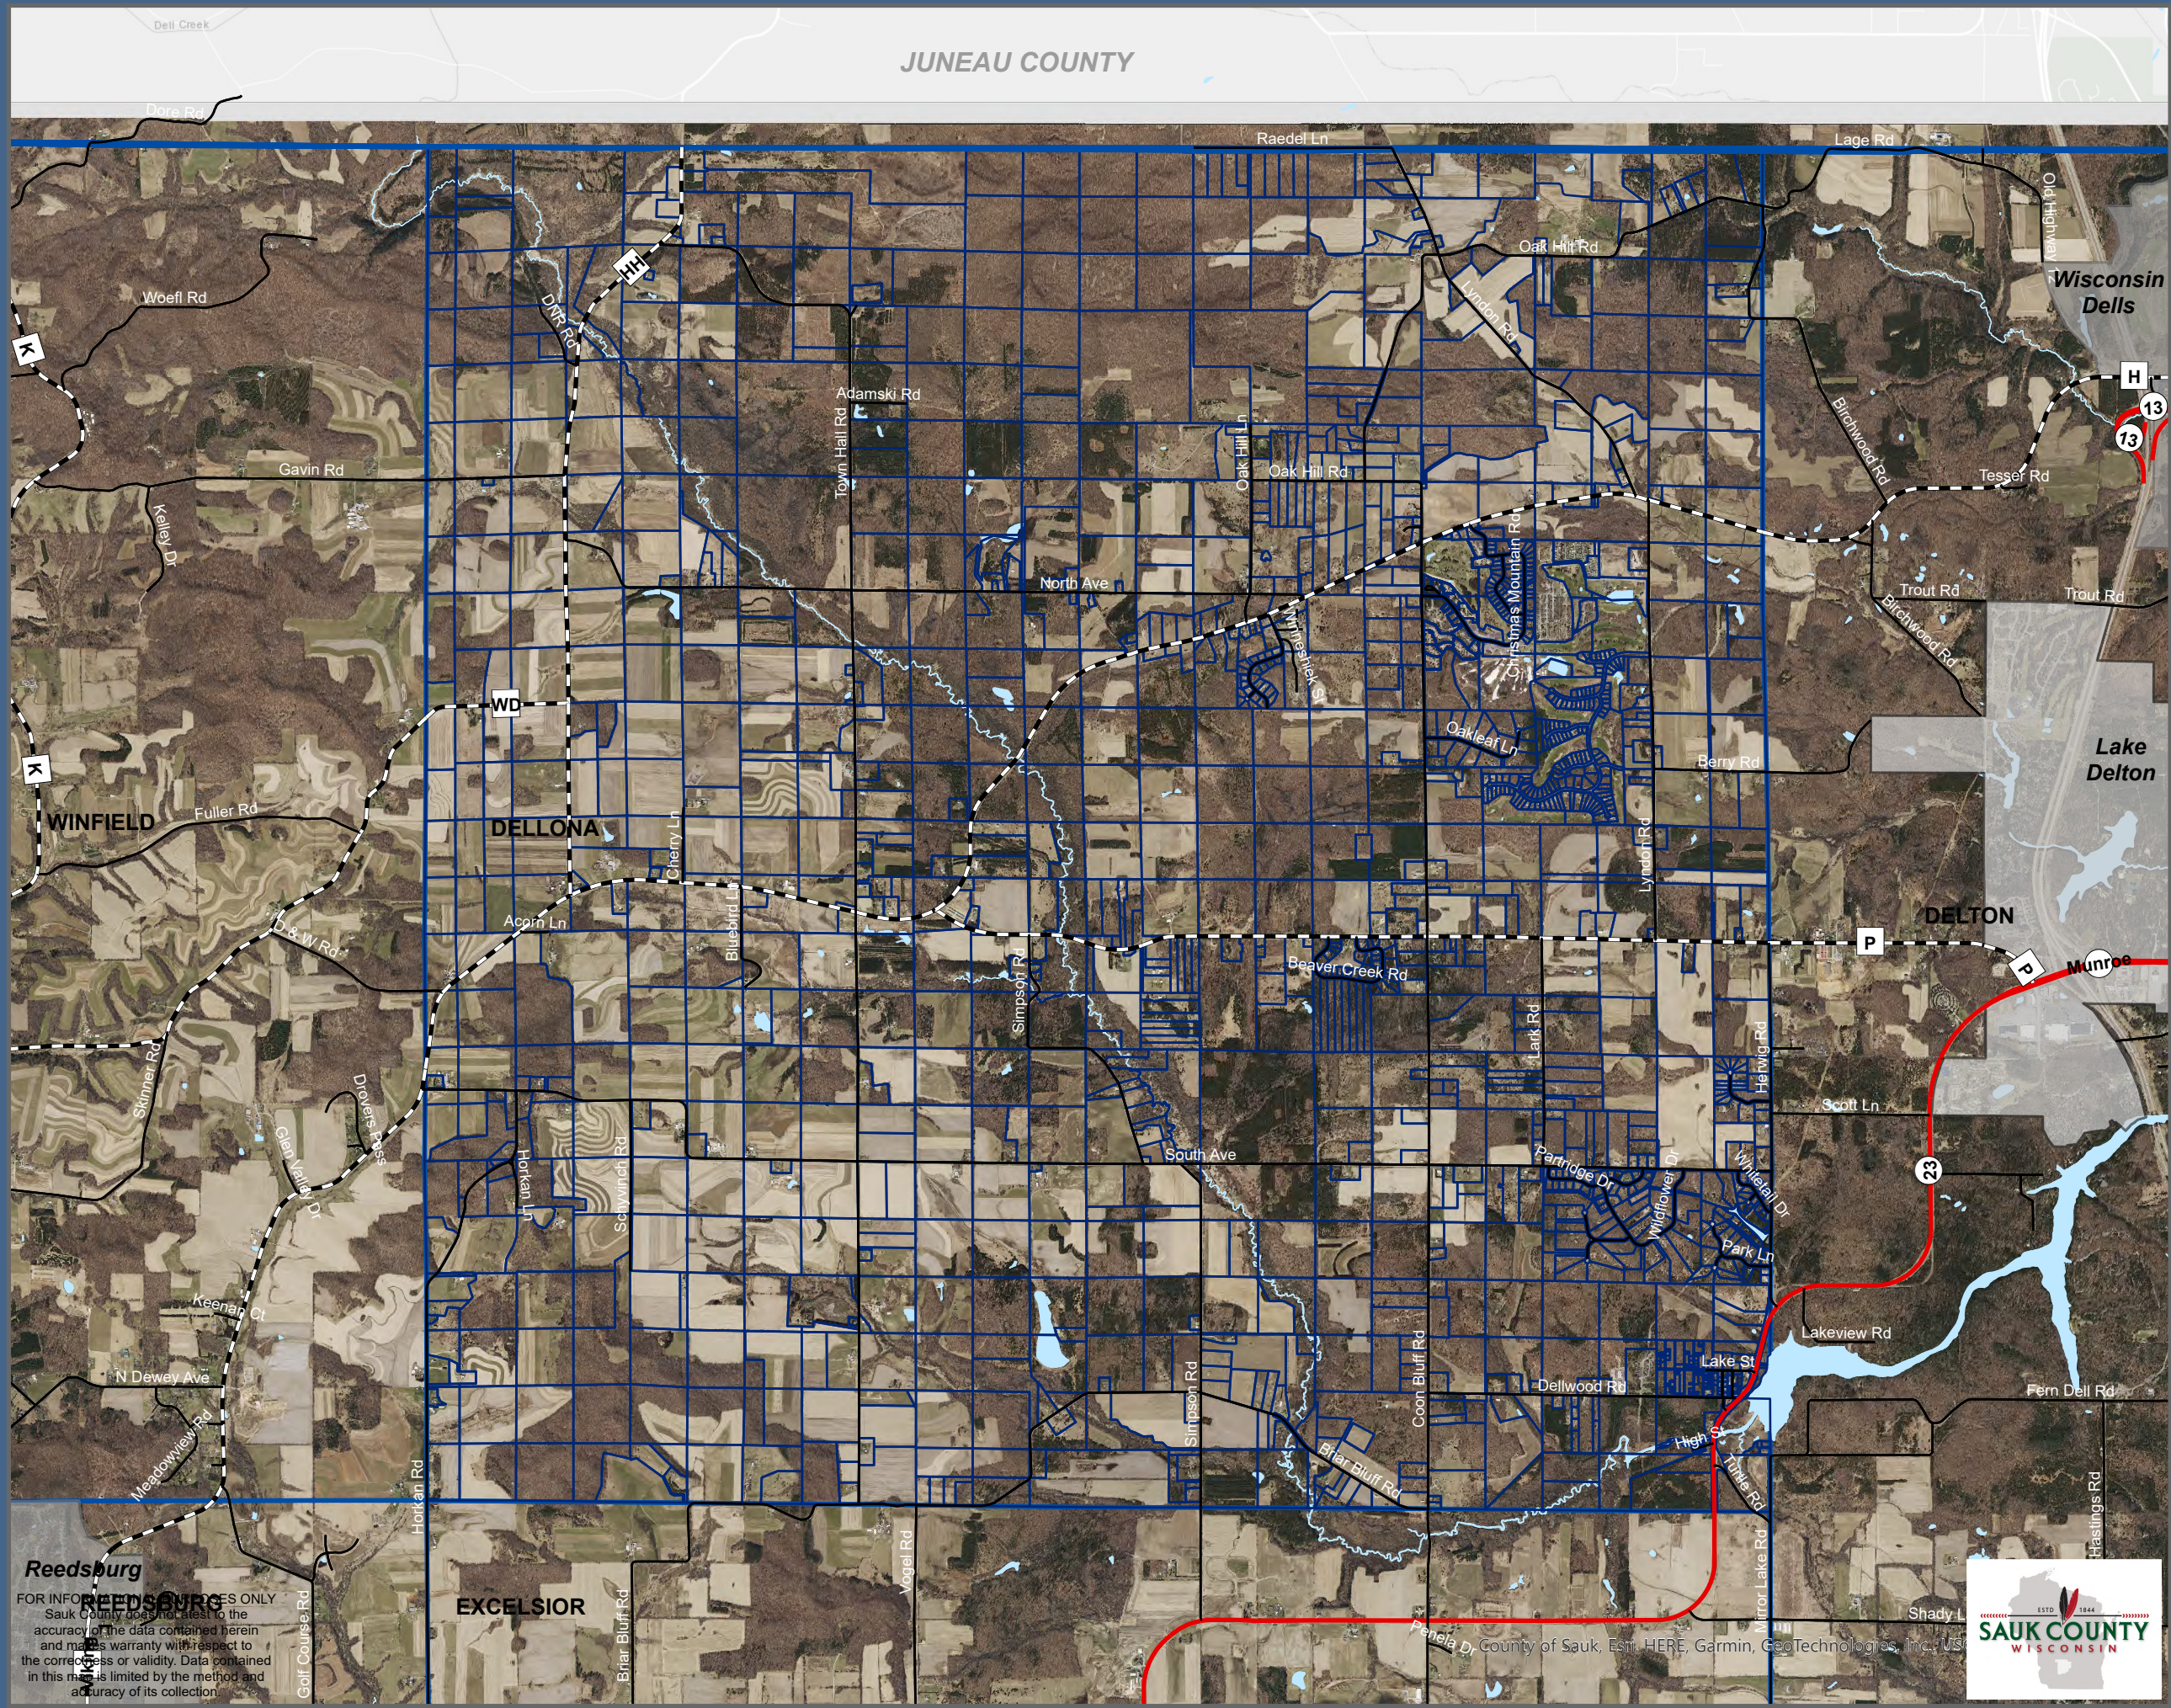

Town of Dellona Comprehensive Plan Map 1-4

Aerial Photography

Legend

Municipal Boundaries

- Village
- City
- Tax Parcels
- Town Boundary

Surface Water

- Stream or River
- Lake or Pond

Transportation

- State Highway
- County Highway
- Town Roads
- Railroads

FOR INFORMATION ONLY
SAUK COUNTY DOES NOT GUARANTEE THE
ACCURACY OF THE DATA CONTAINED HEREIN
AND MAKES NO WARRANTY WITH RESPECT TO
THE CORRECTNESS OR VALIDITY. DATA CONTAINED
IN THIS MAP IS LIMITED BY THE METHOD AND
ACCURACY OF ITS COLLECTION.

County of Sauk, Esr. HERE, Garmin, GeoTechnologies, Inc., USA