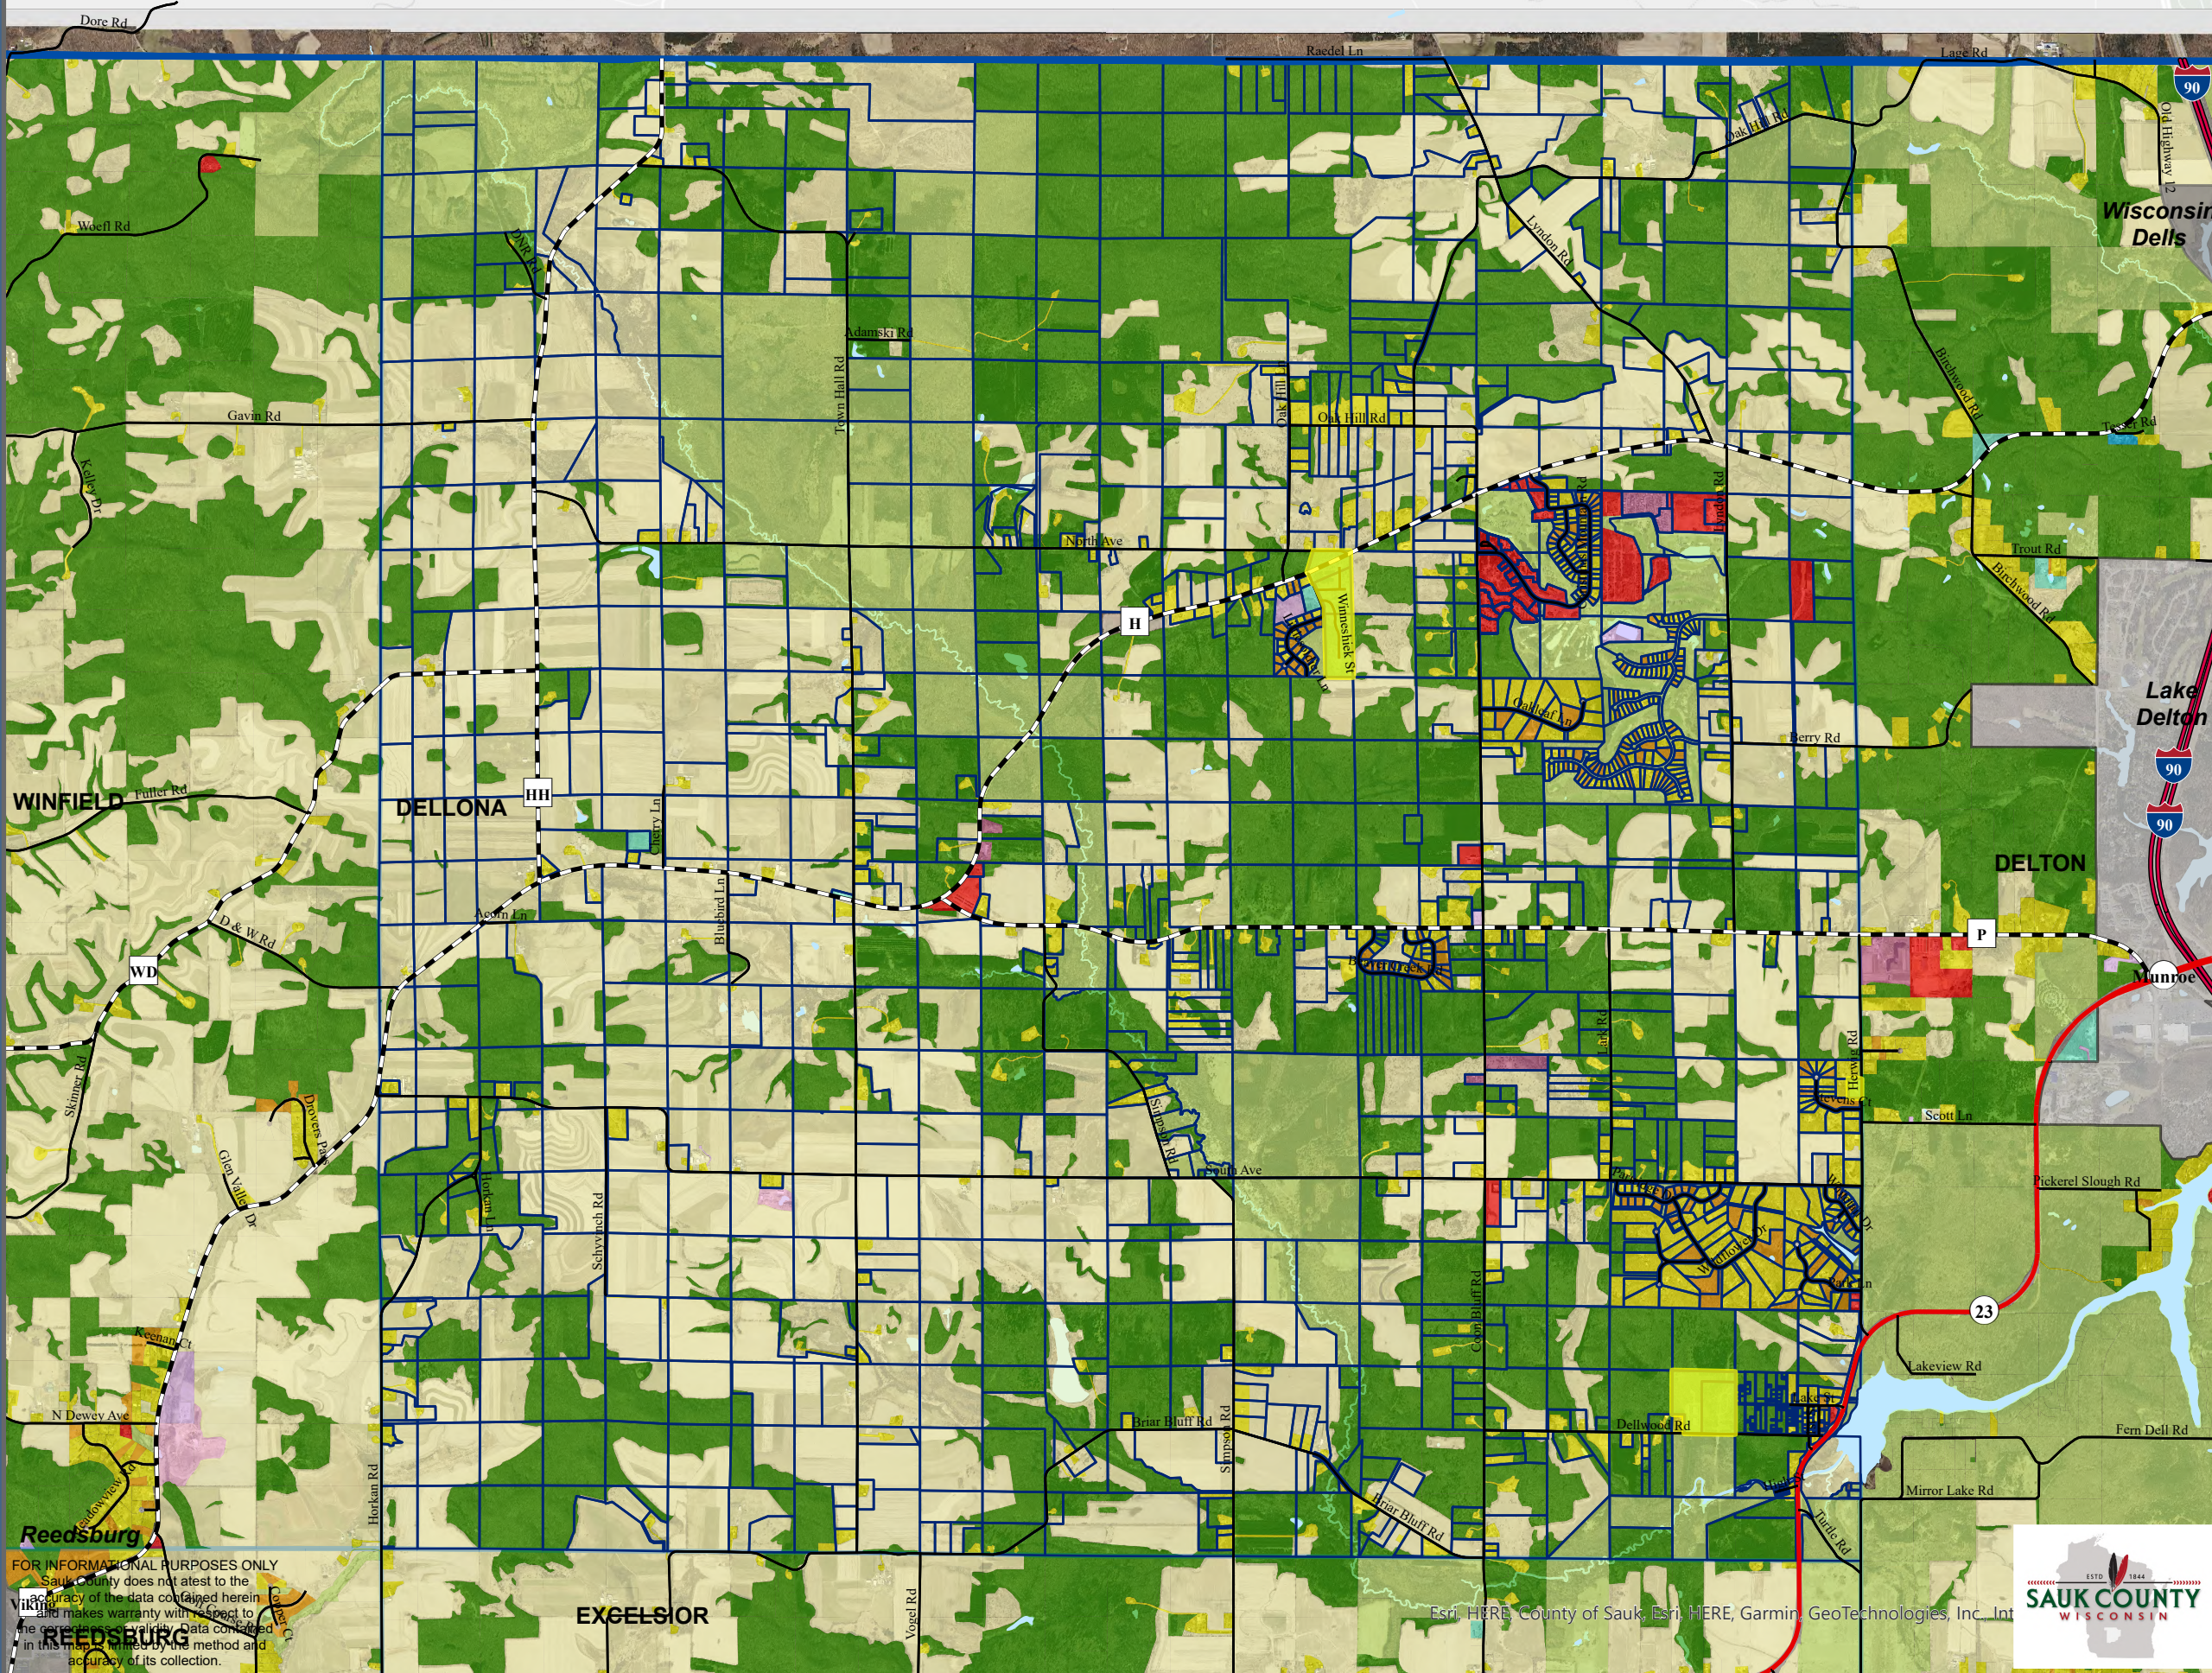

**Town of Dellona
Comprehensive Plan
Map 11-1**

Current Land Use

Legend

Current Land Use	Municipal Boundaries
Agriculture	Village
Commercial	City
Industrial	Town Boundary
Institutional/Government	Tax Parcels
Landfill/Extraction	Surface Water
Mixed Use	Transportation
Multi-family Residential	Interstate
Recreation	State Highway
Single Family Residential	County Highway
Transportation	Town Roads
Utility	
Vacant	
Woodland	

FOR INFORMATIONAL PURPOSES ONLY
Sauk County does not attest to the
accuracy of the data contained herein
and makes warranty with respect to
the quality of the data contained
in this map limited by the method and
accuracy of its collection.