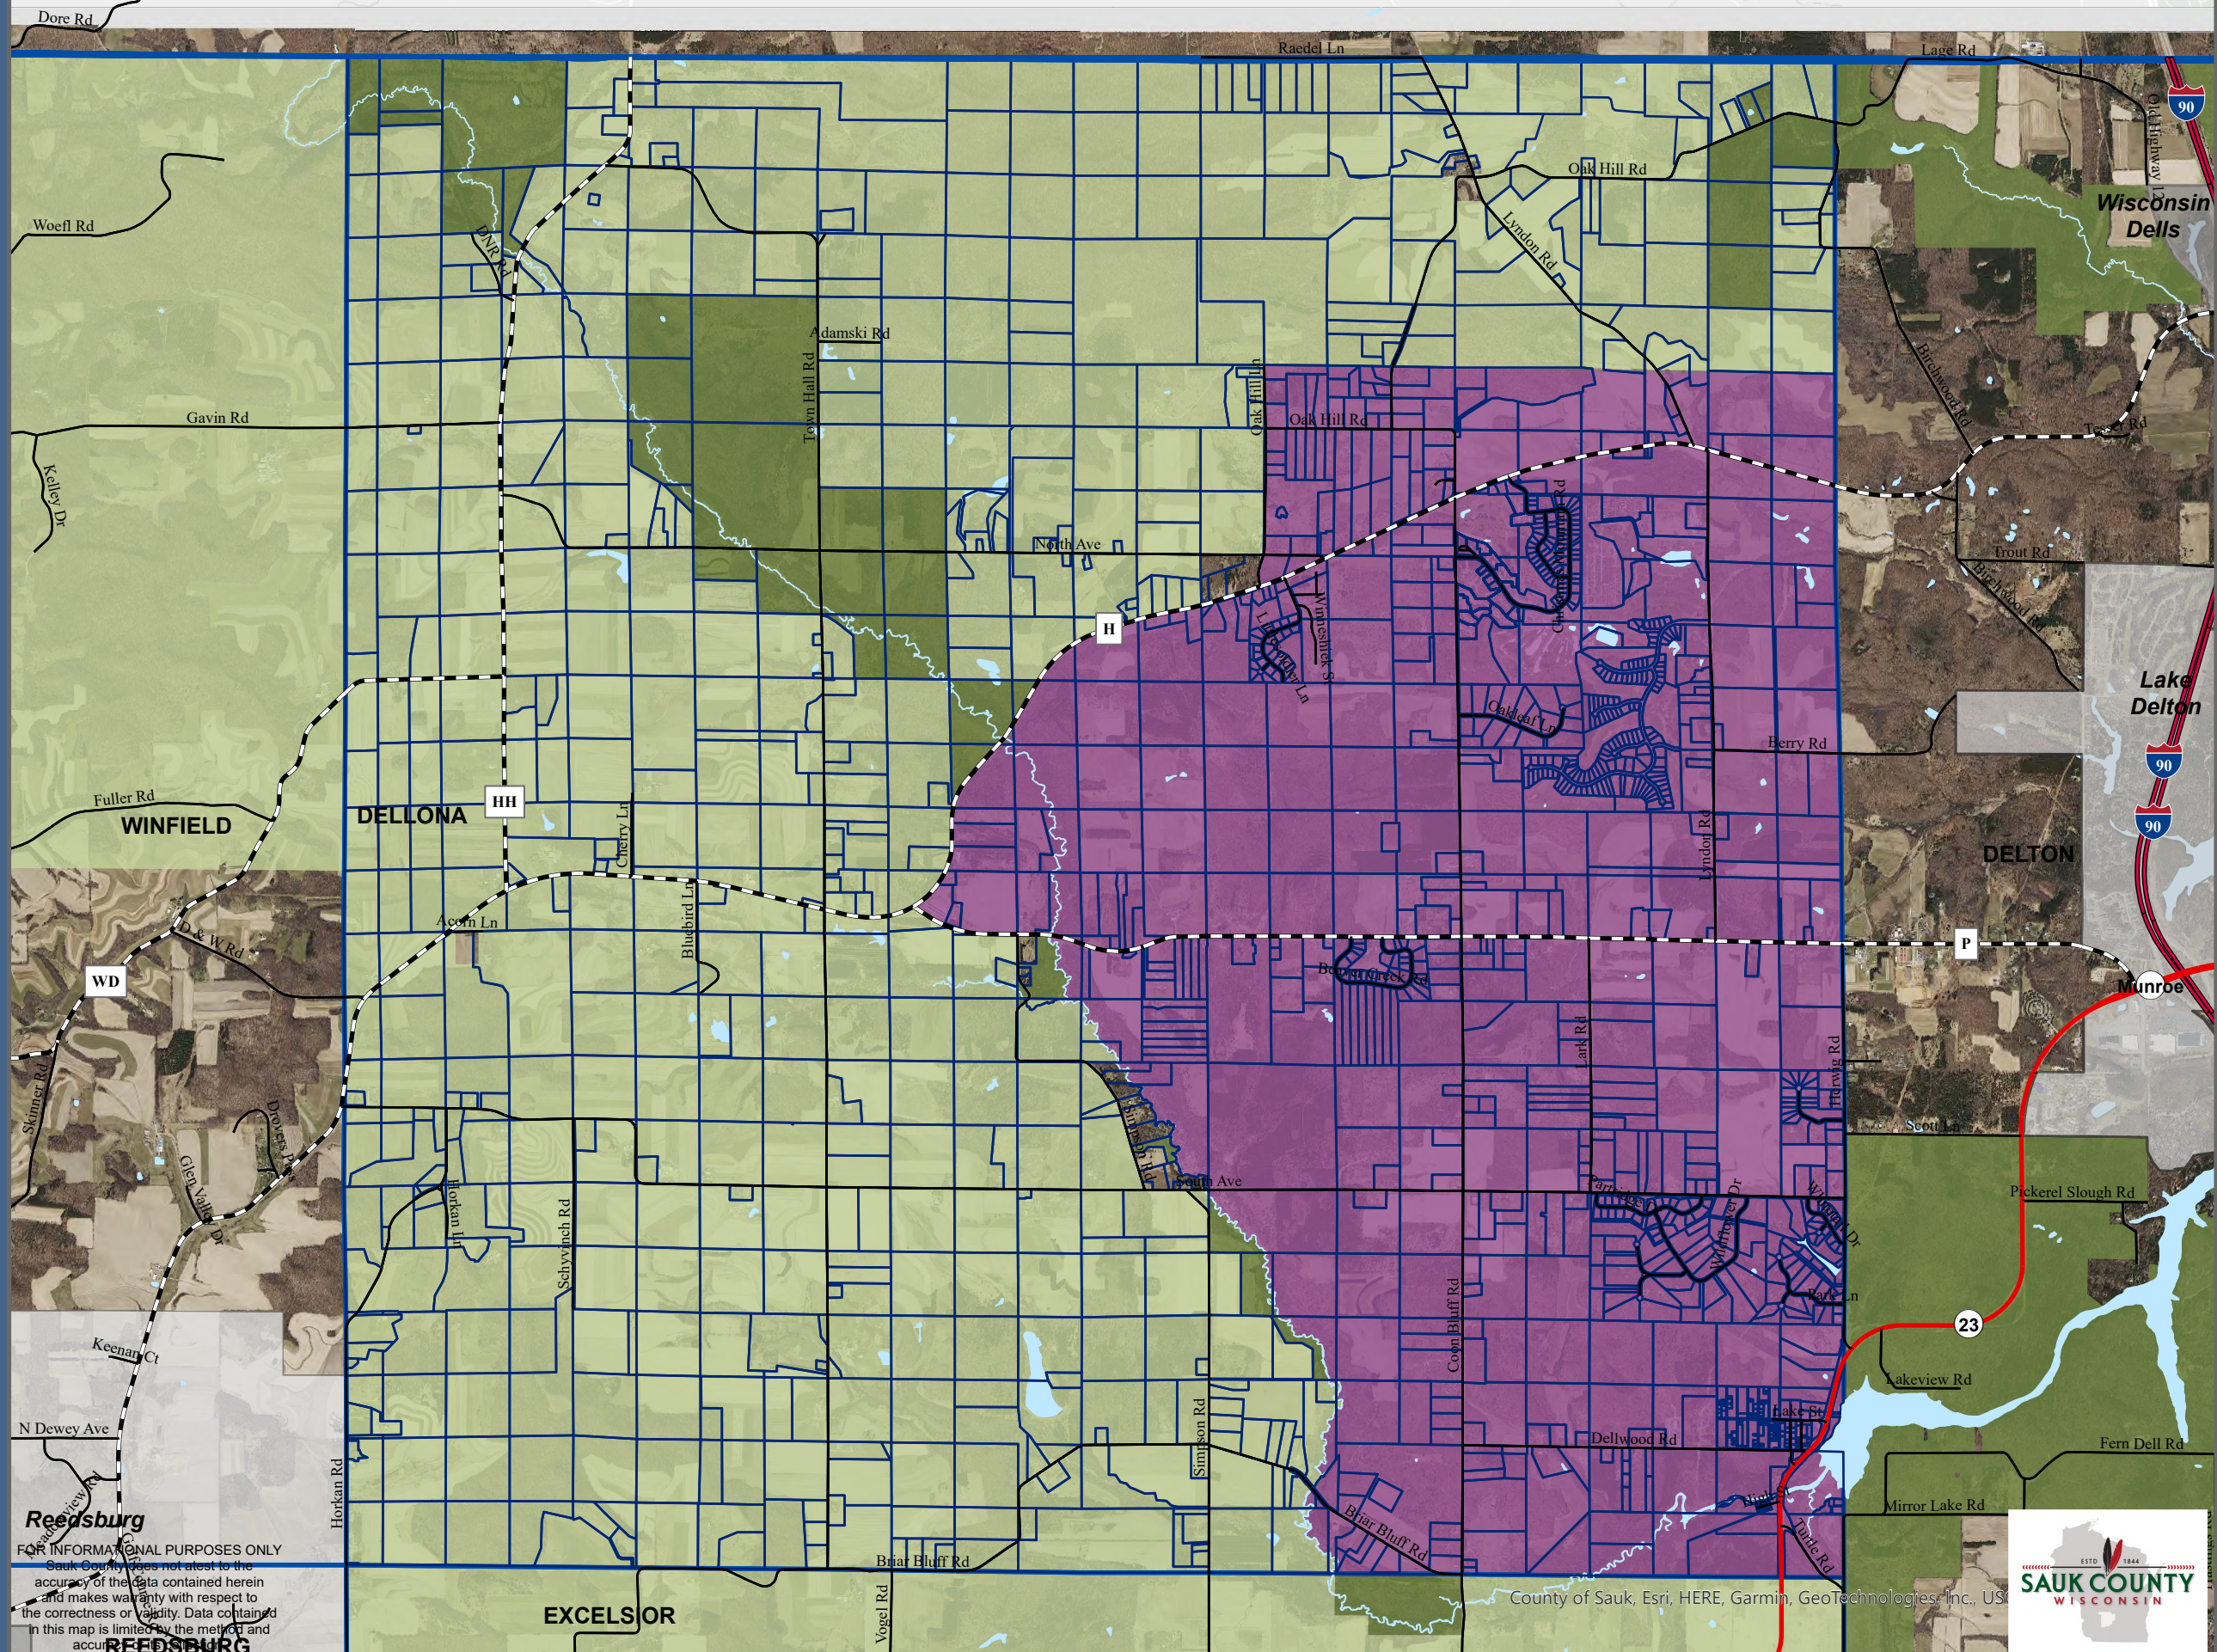

Future Land Use

Legend

Future Land Use

- Agricultural Preservation Area
- Federal/State/County Lands
- Future Growth Area
- Extra Territorial Zoning

Municipal Boundaries

- Village
- City
- Tax Parcels
- Town Boundary

Transportation

- Interstate
- State Highway
- County Highway
- Town Roads

FOR INFORMATIONAL PURPOSES ONLY
 Sauk County does not attest to the accuracy of the data contained herein and makes warranty with respect to the correctness or validity. Data contained in this map is limited by the method and accuracy.

County of Sauk, Esri, HERE, Garmin, GeoTechnologies, Inc., USA