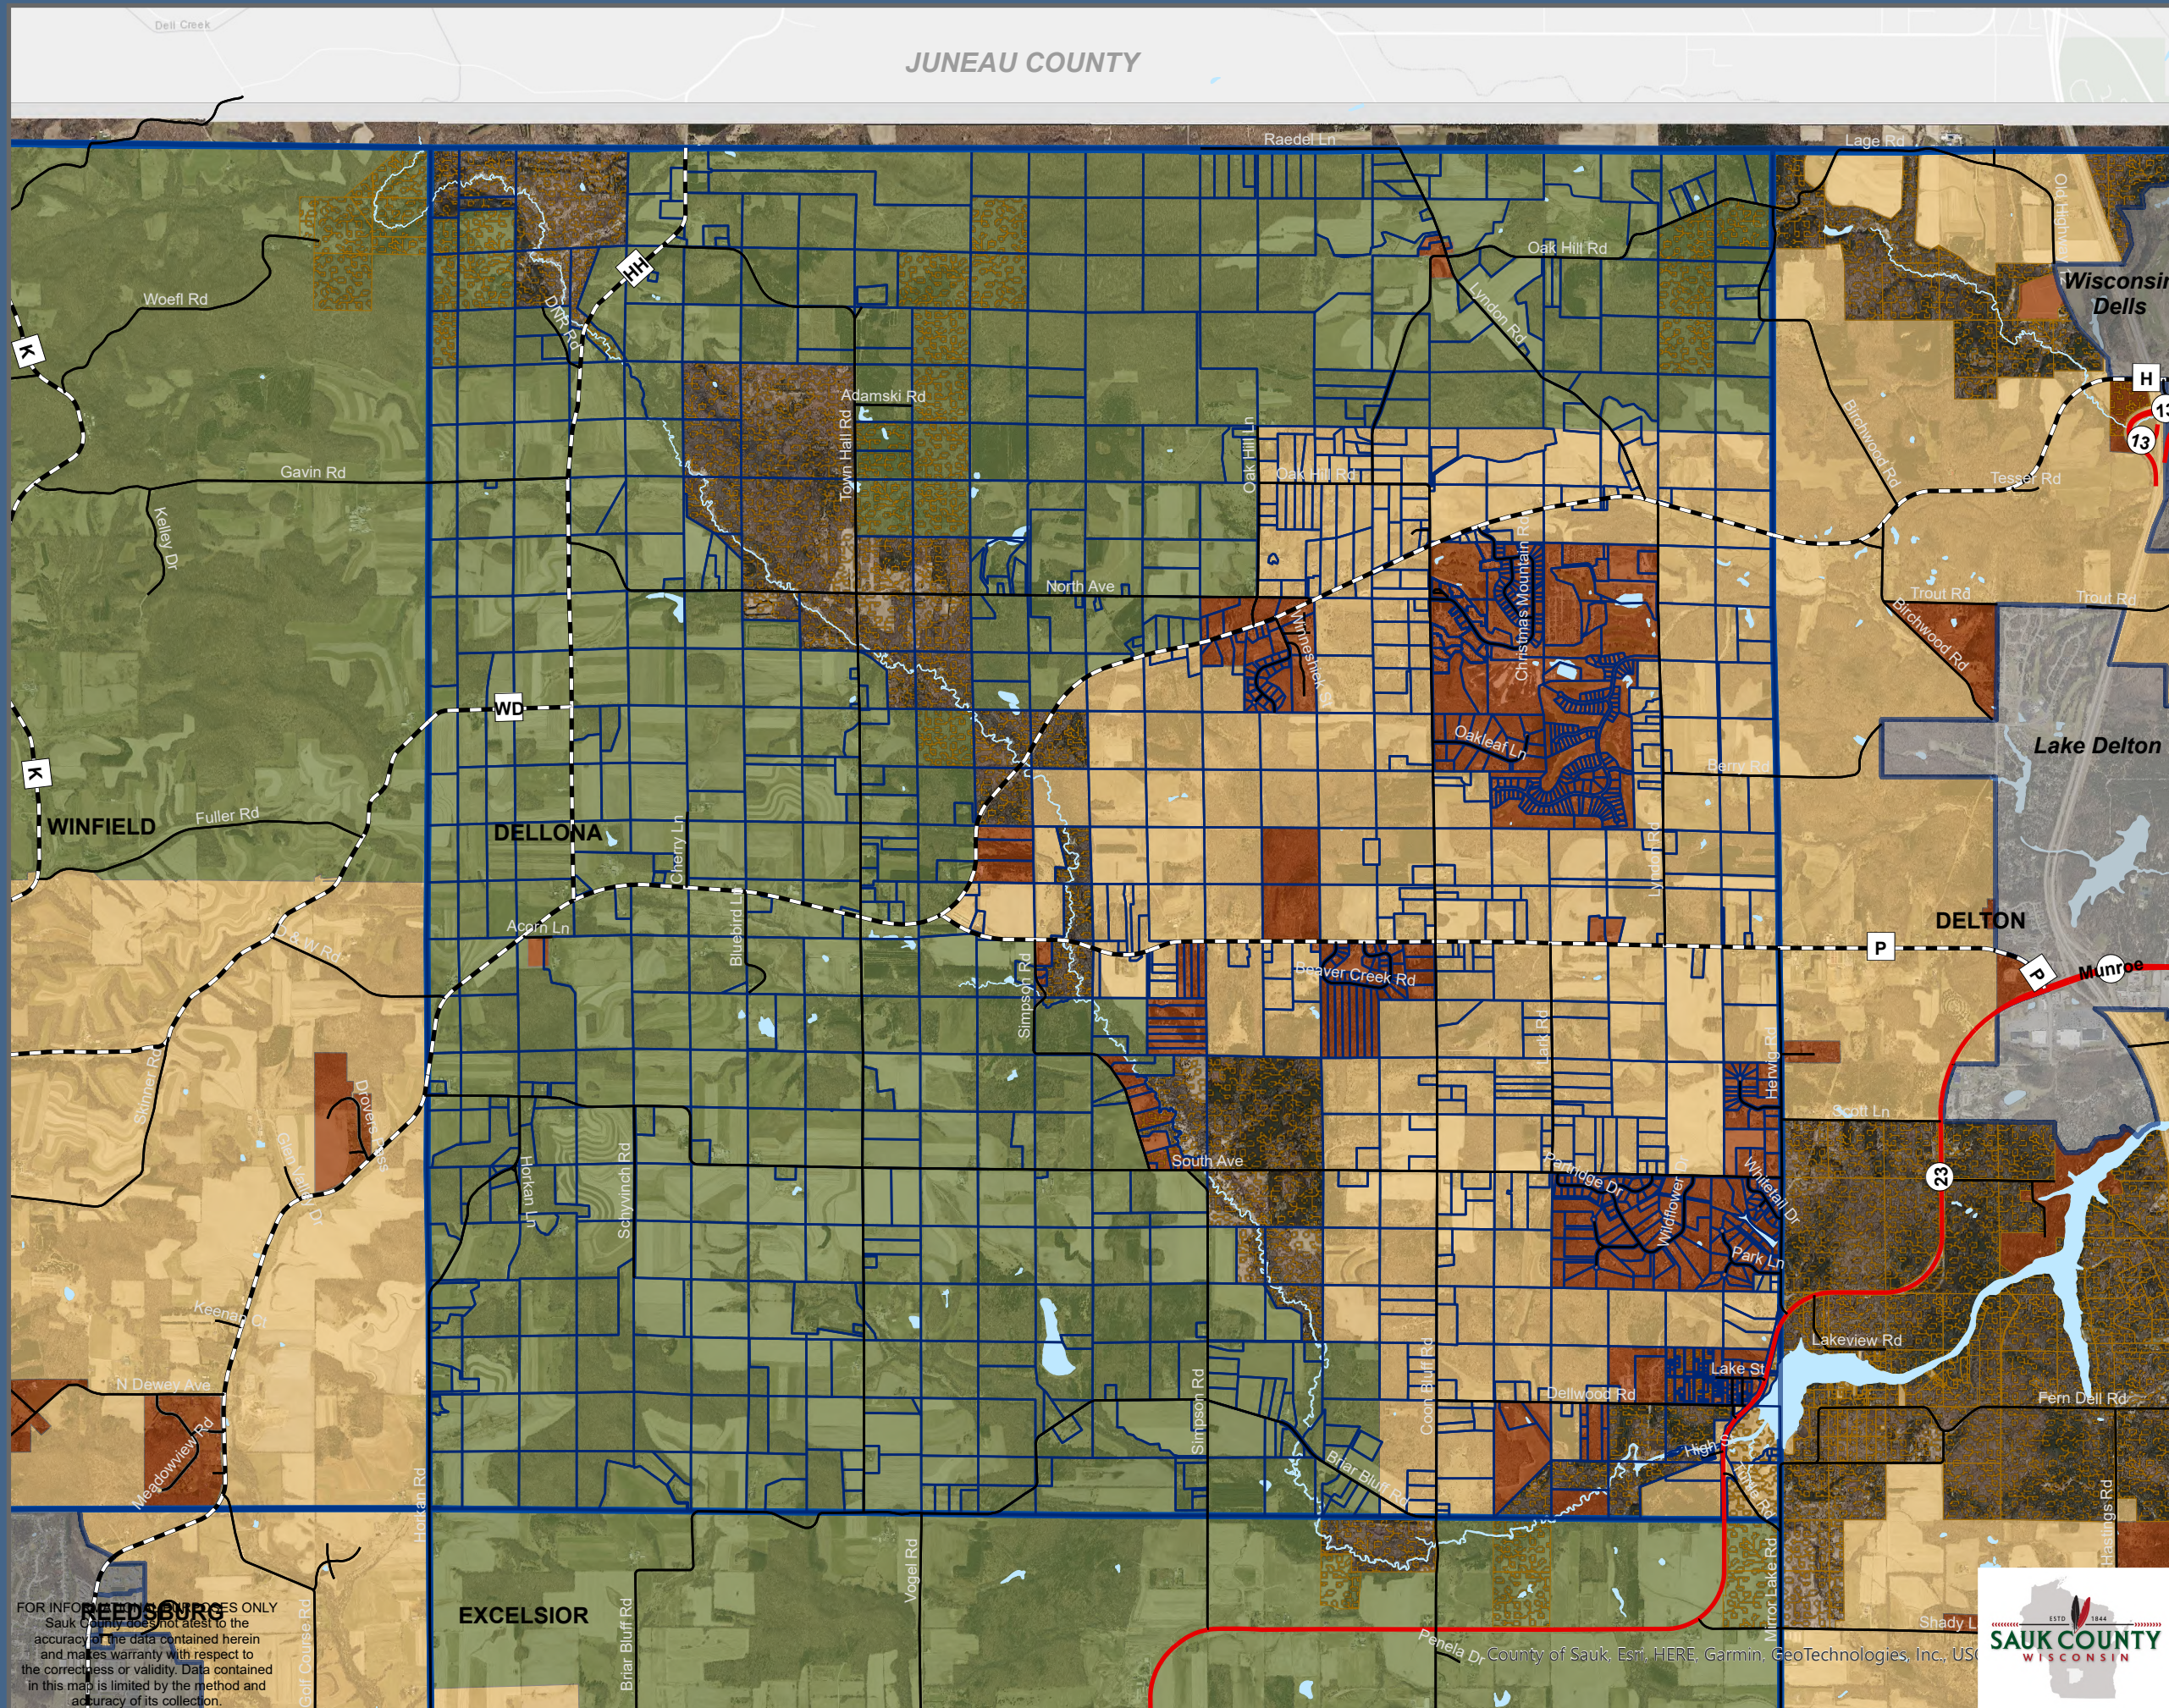

Agricultural Preservation Plan

Legend

- Farmland Preservation**
- Farmland Preservation Area
 - Transition Area
 - Unincorporated Development Area
 - Recreation and Public Open Lands

Municipal Boundaries

- Village
- City
- Town
- Tax Parcels

Transportation

- State Highway
- County Highway
- Town Roads

FOR INFORMATION PURPOSES ONLY
 Sauk County does not attest to the
 accuracy of the data contained herein
 and makes warranty with respect to
 the correctness or validity. Data contained
 in this map is limited by the method and
 accuracy of its collection.

County of Sauk, Est. HERE, Garmin, GeoTechnologies, Inc., USA