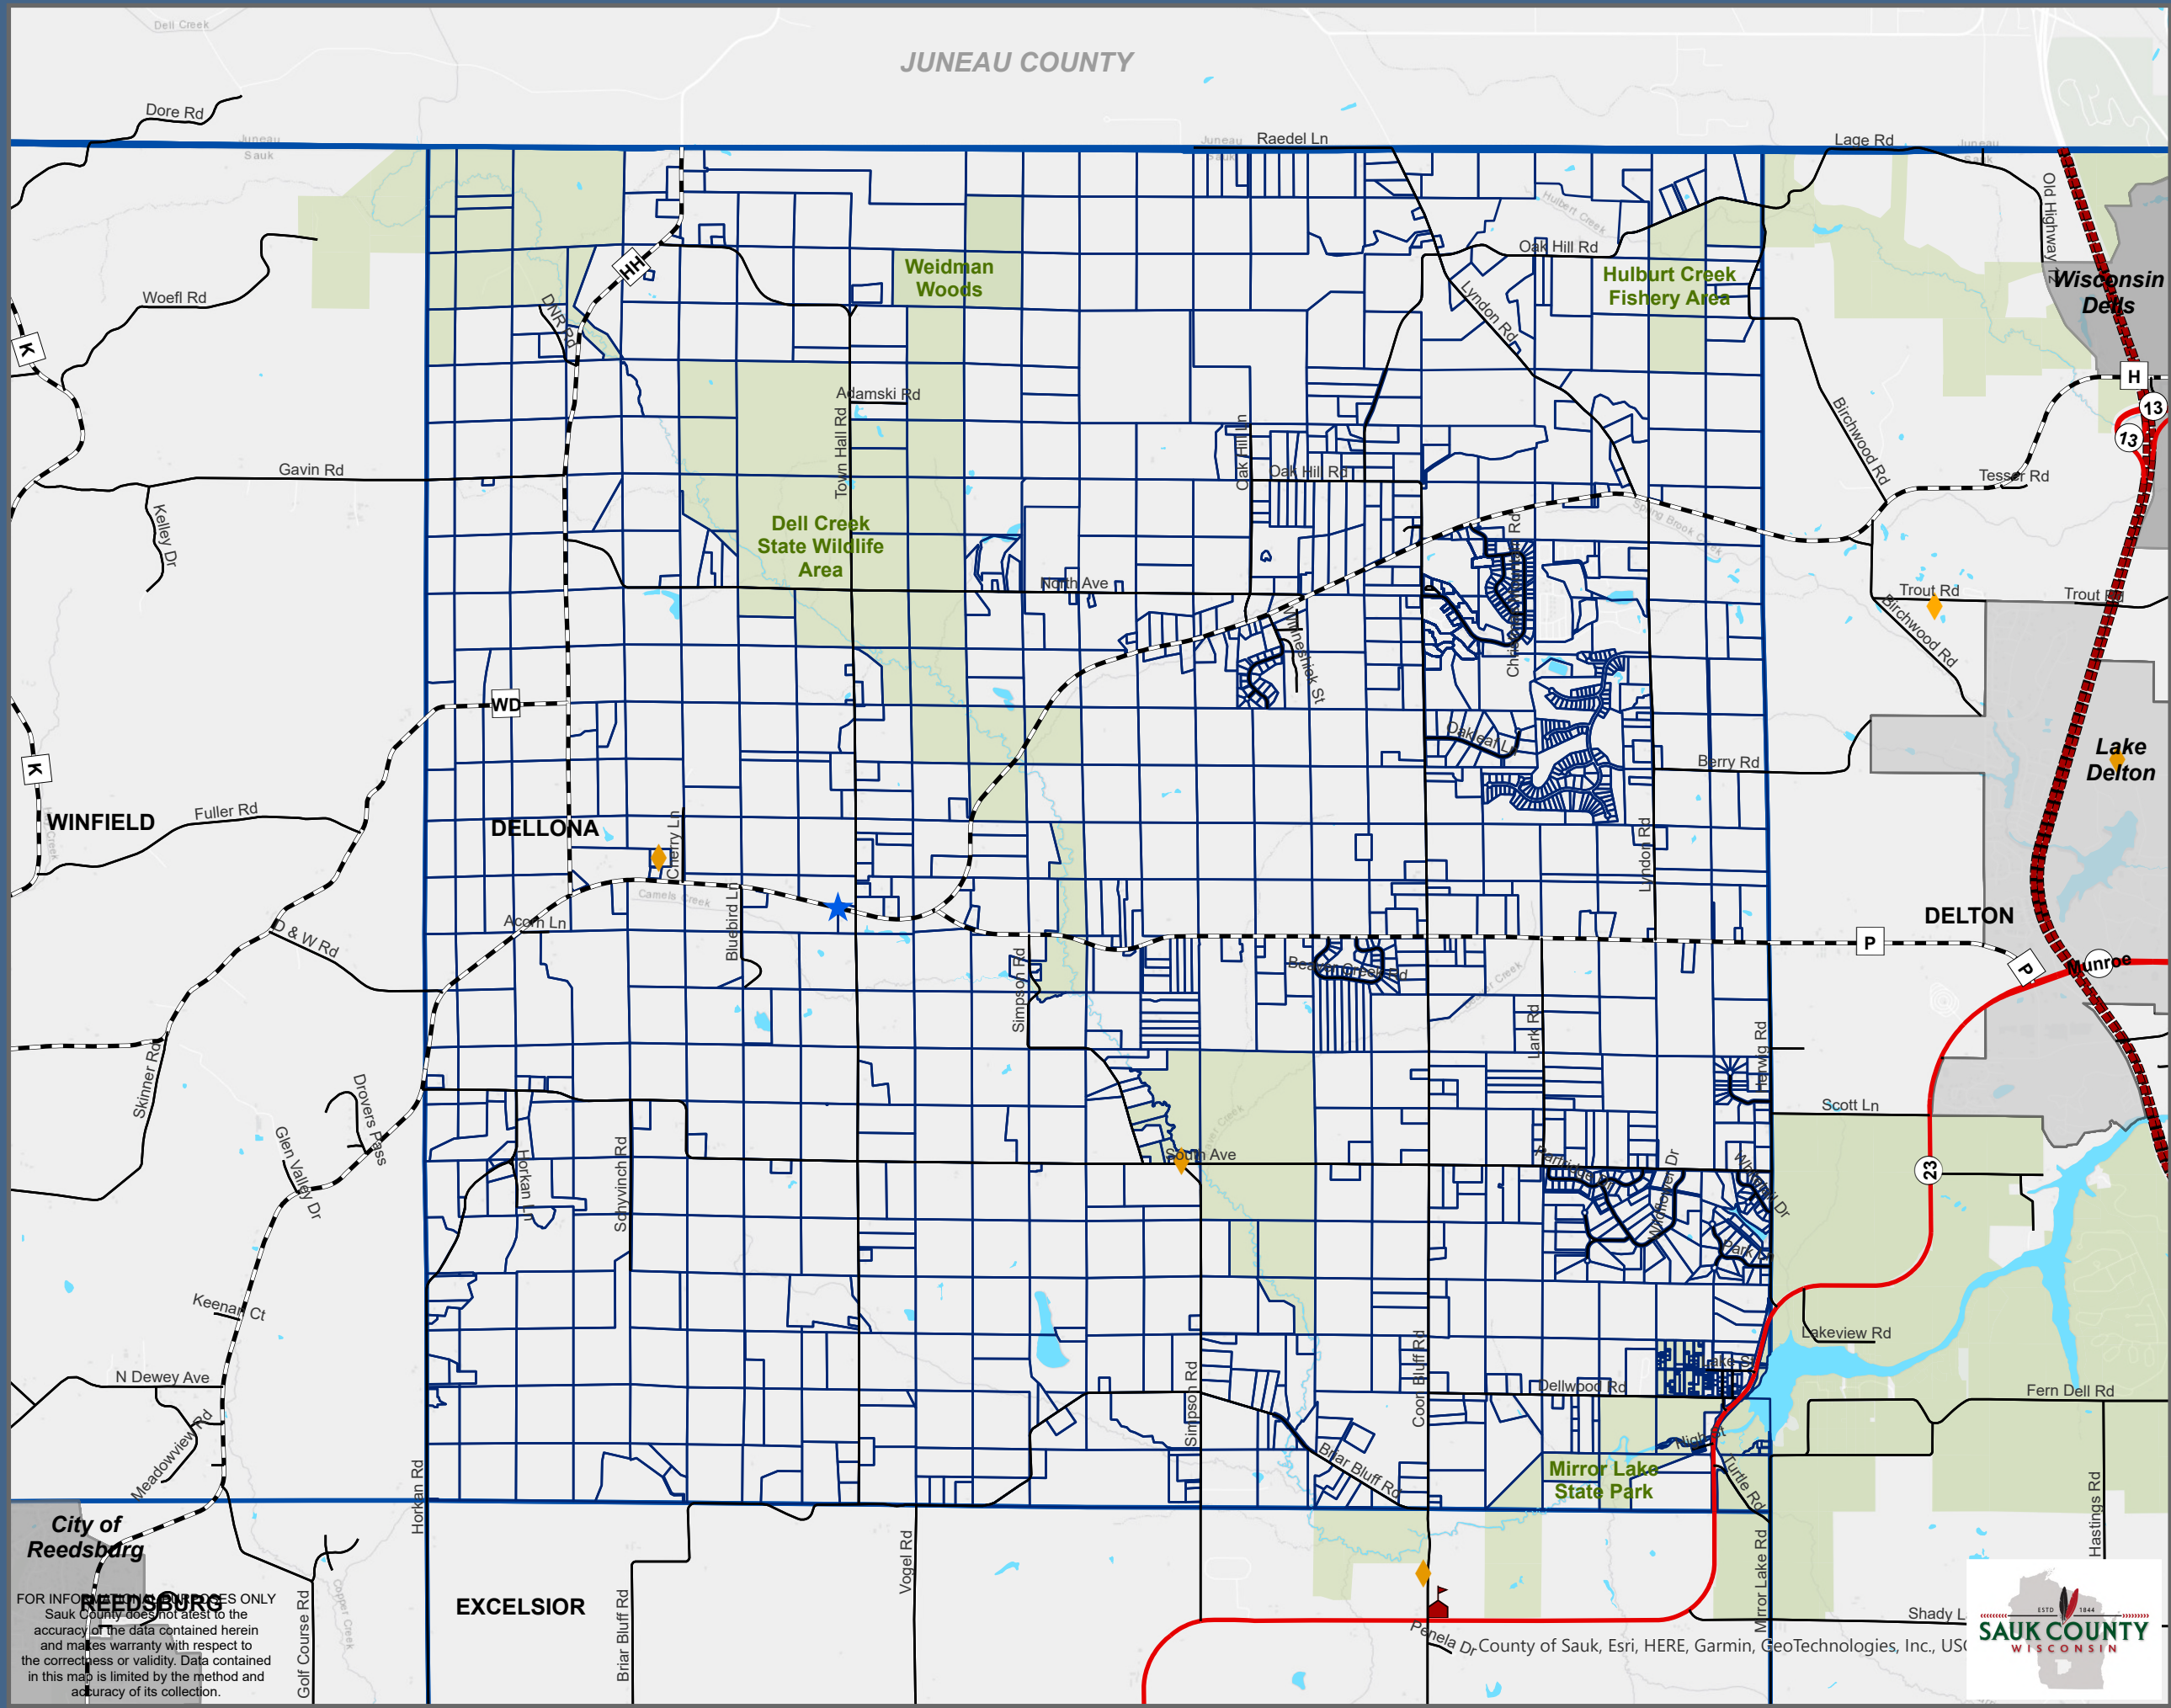

**Town of Dellona  
Comprehensive Plan  
Map 6-1**

**Community Resources**

**Legend**

**Community Resources**

-  Point of Interest
-  Town Hall
-  Church
-  Cemetery
-  School

**Municipal Boundaries**

-  Village
-  City
-  Town Boundary
-  Tax Parcels

**Transportation**

-  U.S. Highway
-  State Highway
-  County Highway
-  Town Roads

FOR INFORMATION PURPOSES ONLY  
Sauk County does not attest to the  
accuracy of the data contained herein  
and makes warranty with respect to  
the correctness or validity. Data contained  
in this map is limited by the method and  
accuracy of its collection.

Penela Dr. County of Sauk, Esri, HERE, Garmin, GeoTechnologies, Inc., USA