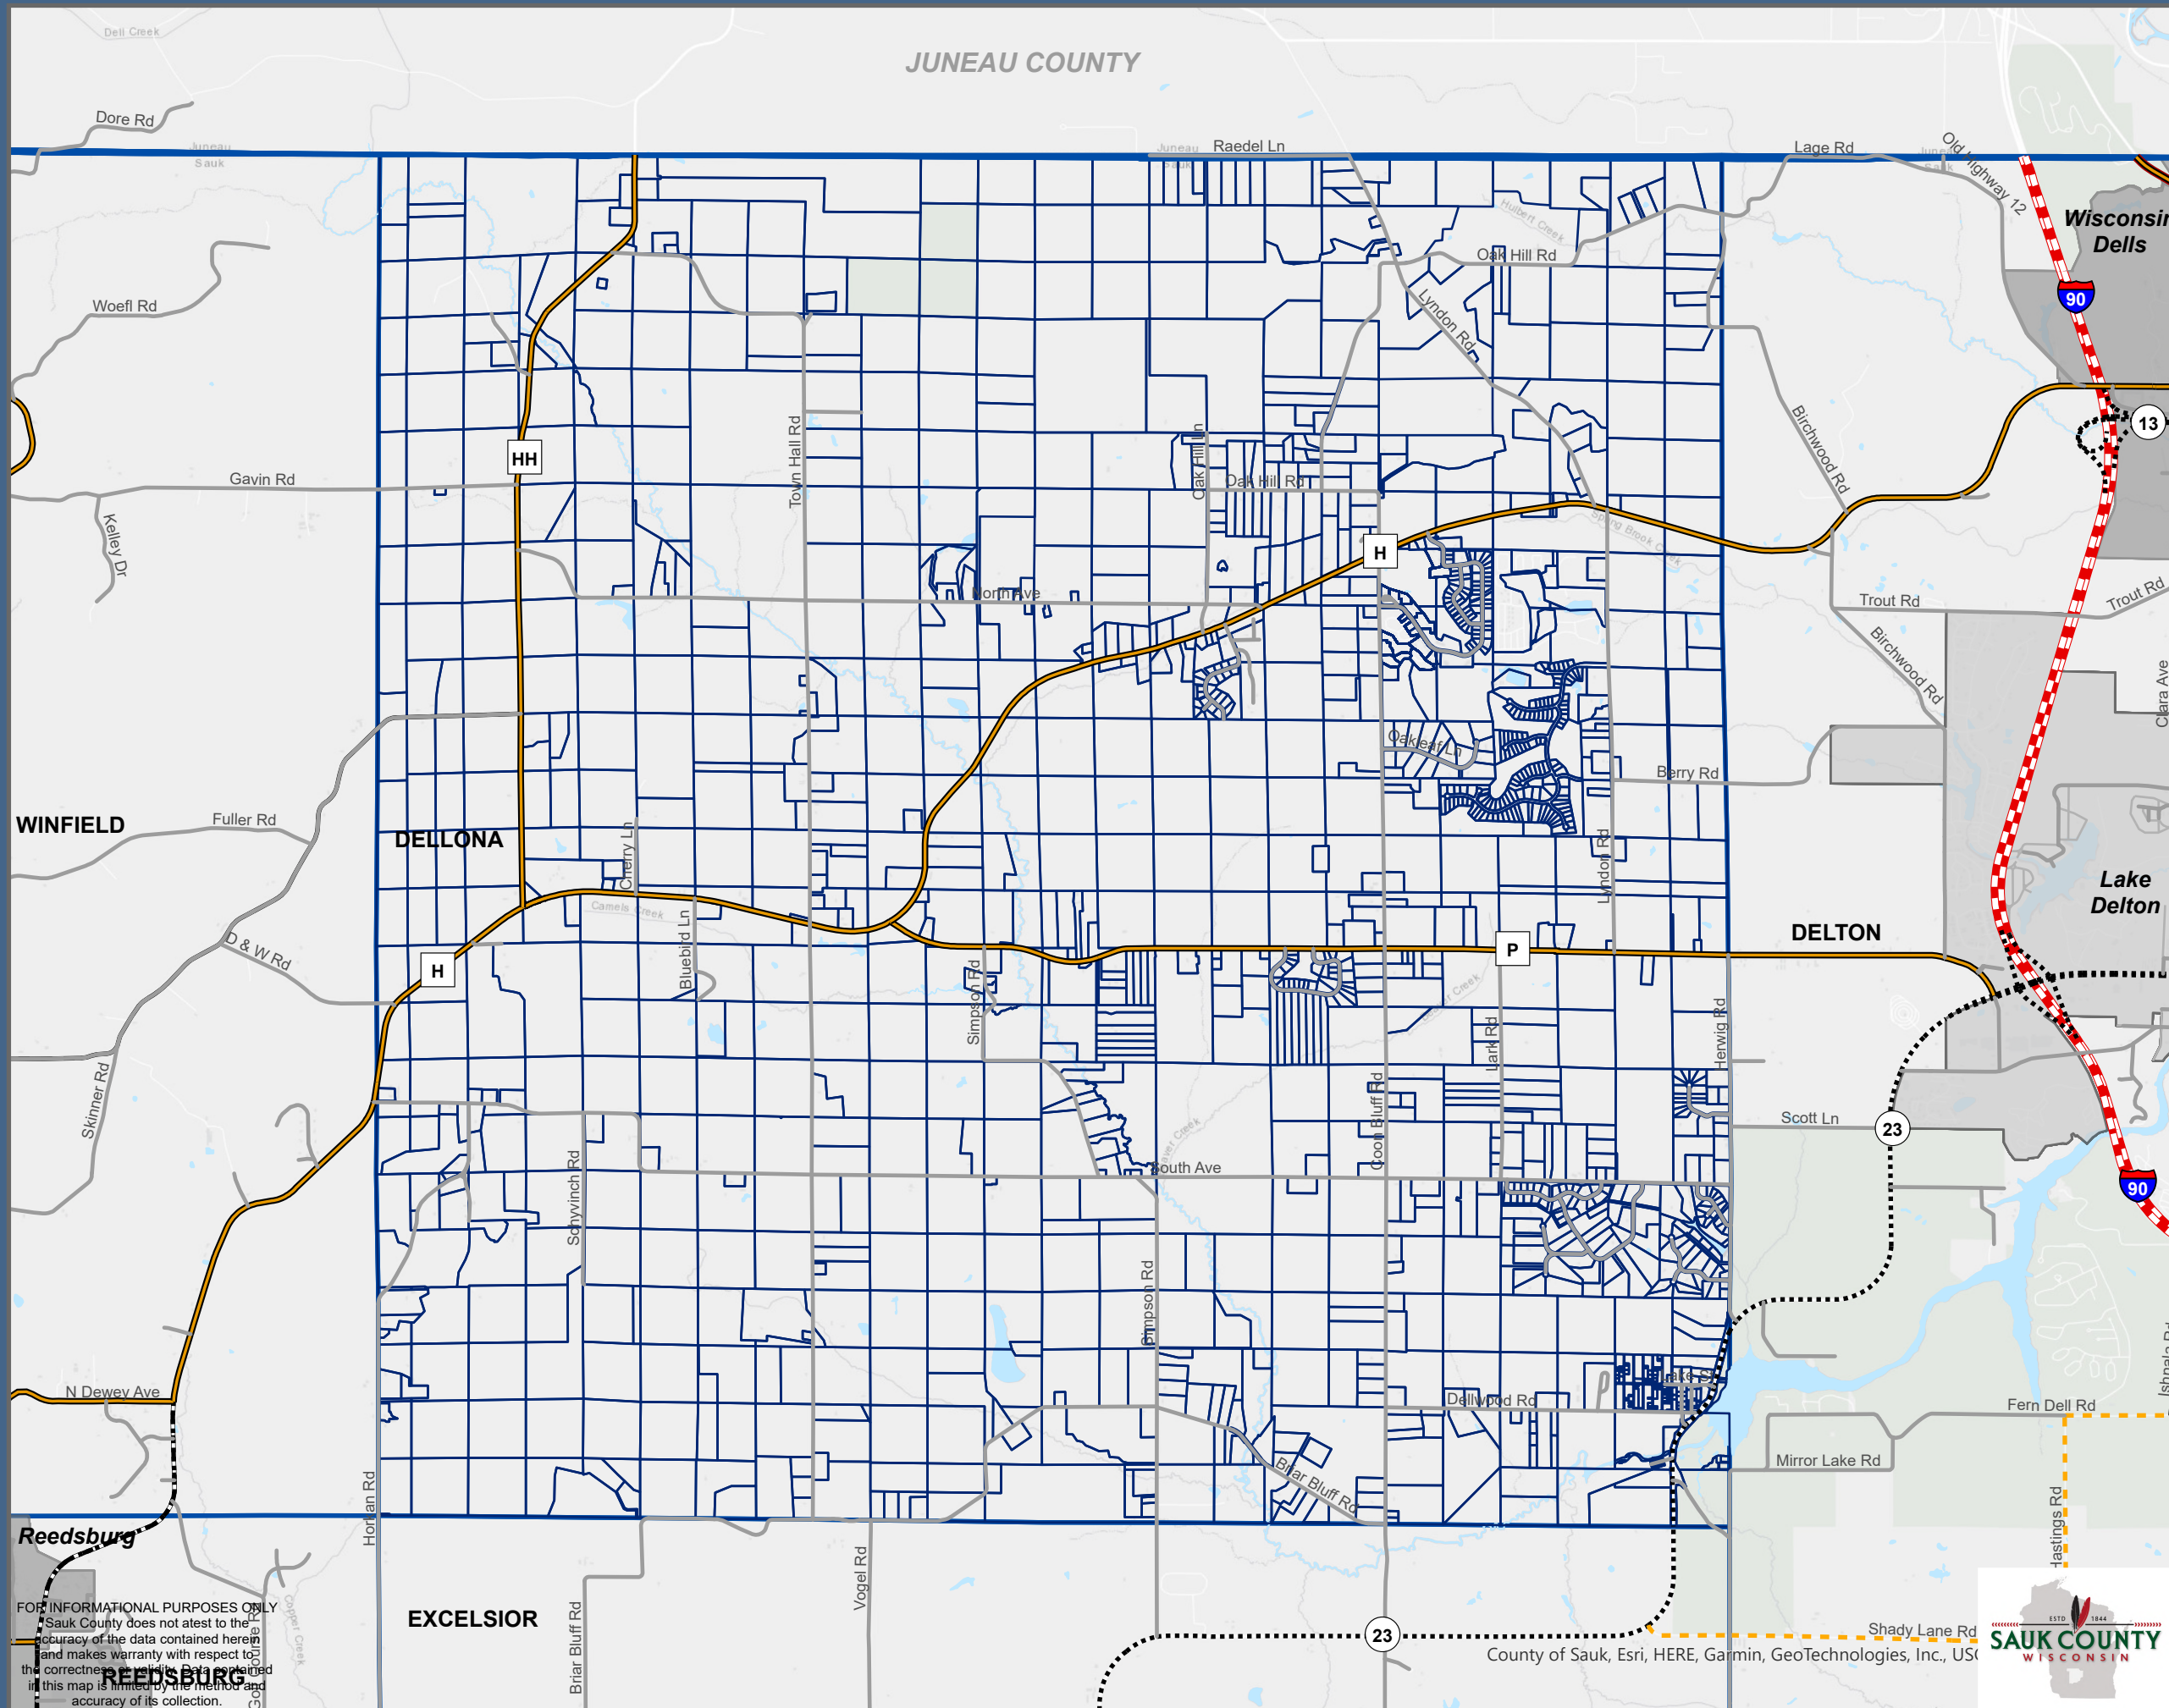

**Town of Dellona
Comprehensive Plan
Map 7-1**

Transportation

Legend

Transportation

-  Principal Arterials
-  Minor Arterials
-  Major Collectors
-  Minor Collectors
-  Local Roads

Municipal Boundaries

-  Village
-  City
-  Tax Parcels
-  Town Boundary

Surface Water

-  Stream or River
-  Lake or Pond

FOR INFORMATIONAL PURPOSES ONLY
Sauk County does not attest to the accuracy of the data contained herein and makes warranty with respect to the correctness of the information contained in this map is limited by the method and accuracy of its collection.

County of Sauk, Esri, HERE, Garmin, GeoTechnologies, Inc., US