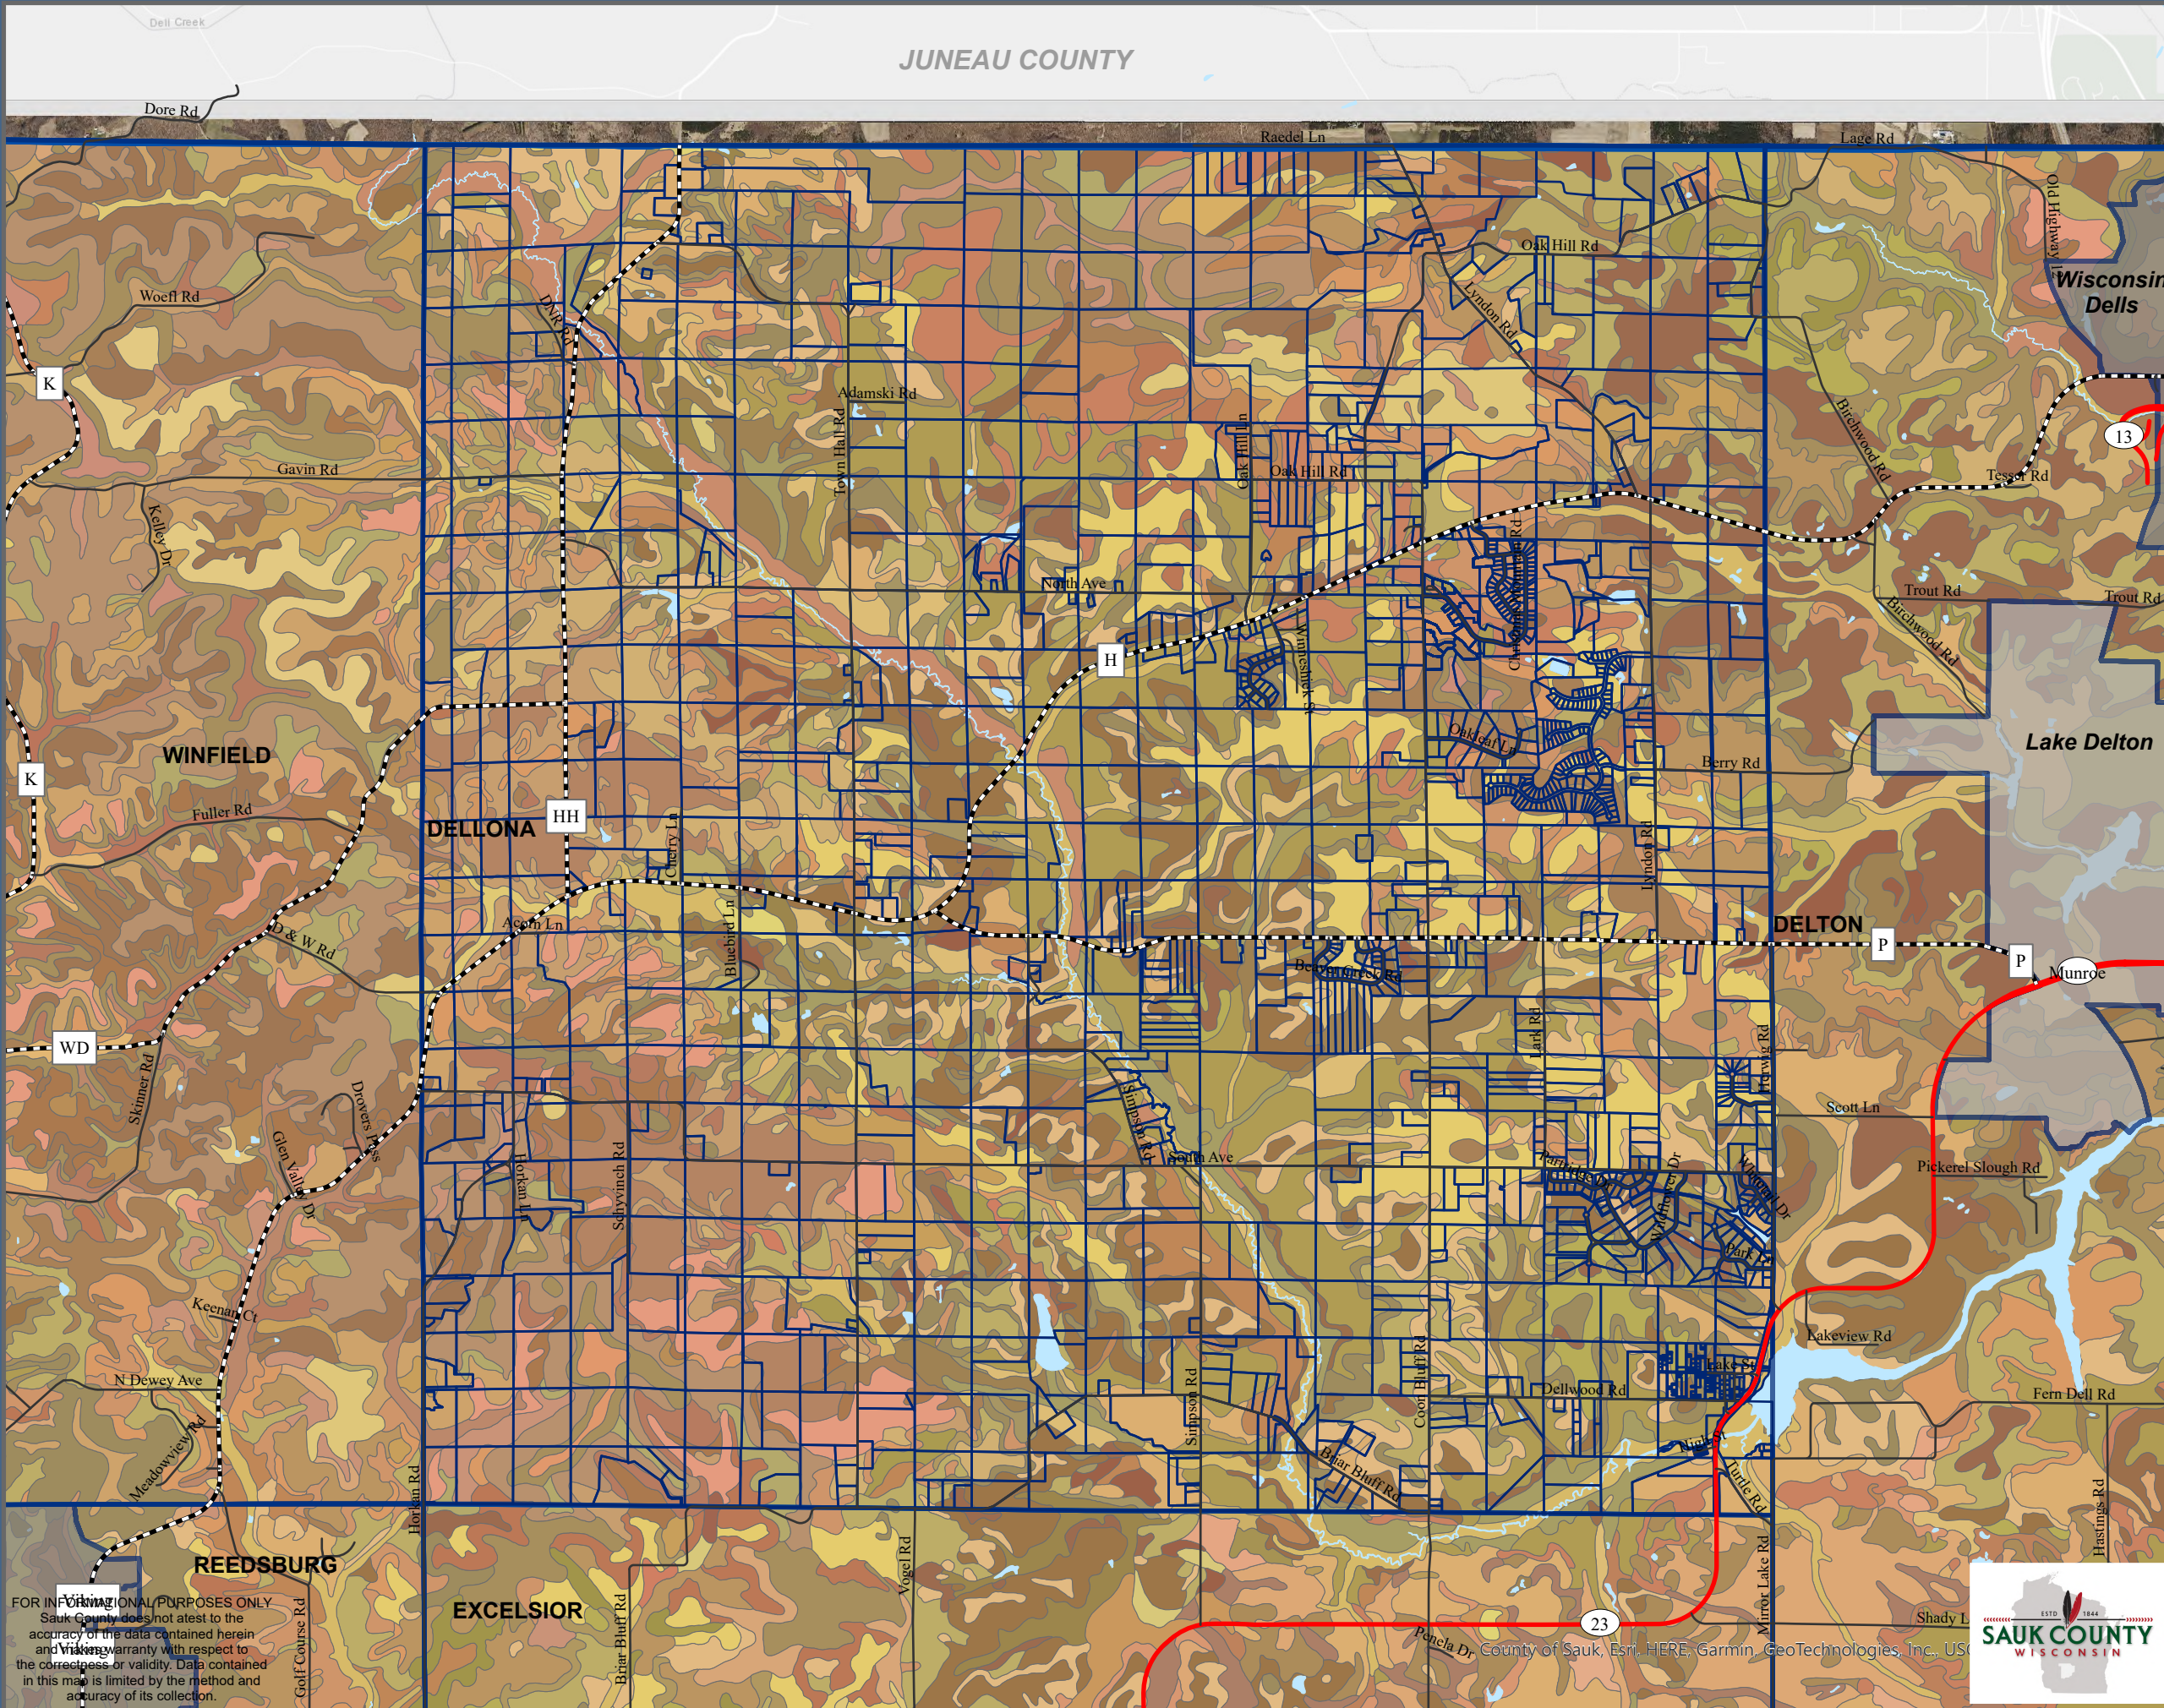

General Soils

Legend

Map Unit Symbol	Soil Code	Soil Code	Soil Code
Ad	GaD2	Ry	ScB
AraA	GaE	ScB	ScC2
AtA	GoB	ScC2	ScD2
AtB	GoC	Se	SfA
BaB	GoD	SfA	SfB
BaC	Gv	SfB	SpB
BbC	Ho	SpC	St
BbD	JaA	St	TaA
BcE	JaB	TaA	TaB
BdB	KlA	TaB	TaC2
BeB	LDF	TeA	TeA
BeC2	LFB	TeB	TeC2
BIB	LFC2	TeC2	TeD2
BIC2	LFD2	TvA	TvB
BID2	LFE	TvB	TwB
BmA	M-W	UfC2	UfD2
BoB	Mc	UfE	UoE
BoC	MdB	VaB	VaC2
BoD	MdC2	VaD2	VaE
BrA	MdD2	W	W
BtB	MdE	Wt	WwB
ChA	MsA	WwC2	WwD2
Co	NIB	WxB	WxC2
CuA	NIC2	WxD2	WxE
DAM	NID2	PfC	PfC2
DaA	NIE	PfD	PfD2
DaB	NeE	PfB	PfB2
DeA	Or	PfT	PfT2
DkB	Os	RbB	RhA
DkC	Pa	RhB	RhB
EIB	PeA	RmA	RnB
EIC2	PeB	RnB	RnB
EID2	Pd	RnB	Rt
EIE	Pe	RnB	Rt
EmA	PfB	RnB	Rt
EnB	PfT	RnB	Rt
EnC	PfC	RnB	Rt
EnD	PfC2	RnB	Rt
Et	PfD	RnB	Rt
FaB	PfD2	RnB	Rt
FaC2	RbB	RnB	Rt
FaD2	RhA	RnB	Rt
Fu	RhB	RnB	Rt
Fw	RmA	RnB	Rt
FxB	RnB	RnB	Rt
FxC2	RnB	RnB	Rt
GaB	RnB	RnB	Rt
GaC2	Rt	RnB	Rt

Municipal Boundaries

- City
- Village
- Town

Tax Parcels

Transportation

- State
- County
- Town

FOR INFORMATIONAL PURPOSES ONLY
Sauk County does not attest to the accuracy of the data contained herein and makes no warranty with respect to the correctness or validity. Data contained in this map is limited by the method and accuracy of its collection.

County of Sauk, Esri, HERE, Garmin, GeoTechnologies, Inc., USA