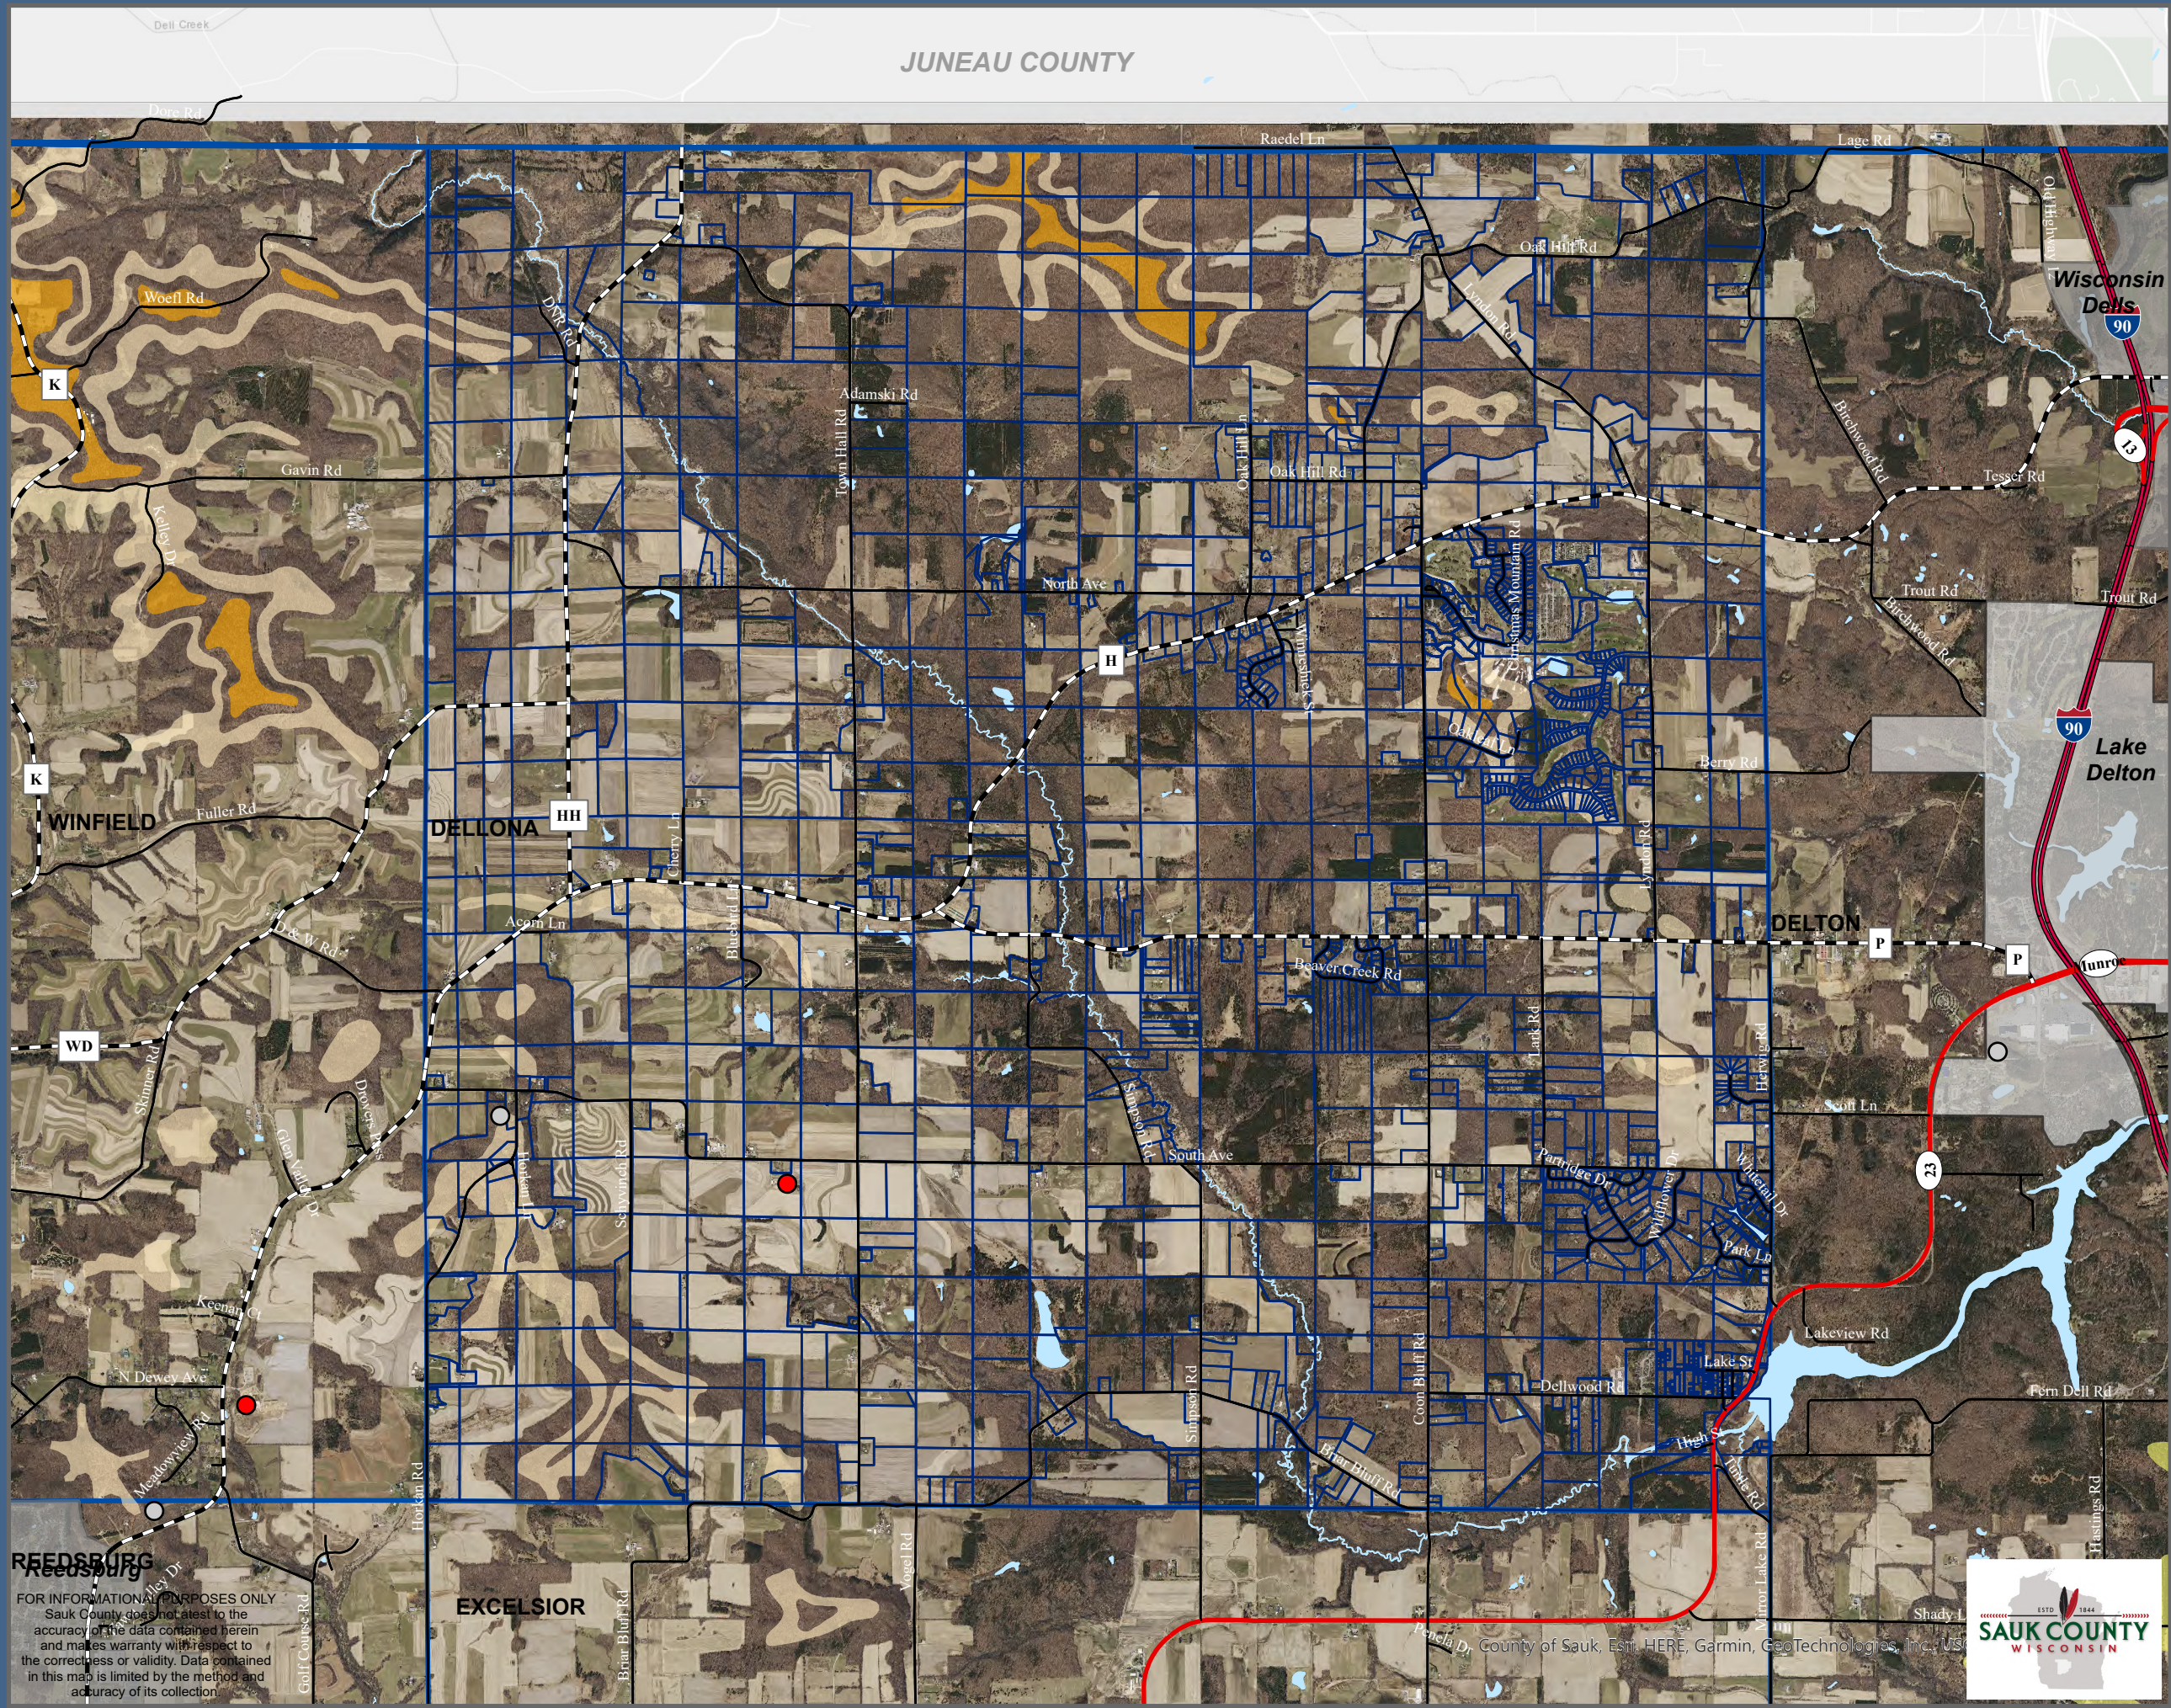

Potential Mineral Deposits

Legend

Quarry Operations

- Inactive
- Active

Potential Deposits

- Rock/Stone -Good
- Rock/Stone -Moderate
- Sand / Gravel

Municipal Boundaries

- Village
- City
- Tax Parcels
- Town Boundary

Transportation

- Interstate
- State Highway
- County Highway
- Town Roads

FOR INFORMATIONAL PURPOSES ONLY
Sauk County does not attest to the
accuracy of the data contained herein
and makes warranty with respect to
the correctness or validity. Data contained
in this map is limited by the method and
accuracy of its collection.

County of Sauk, Esri, HERE, Garmin, GeoTechnologies, Inc., USA