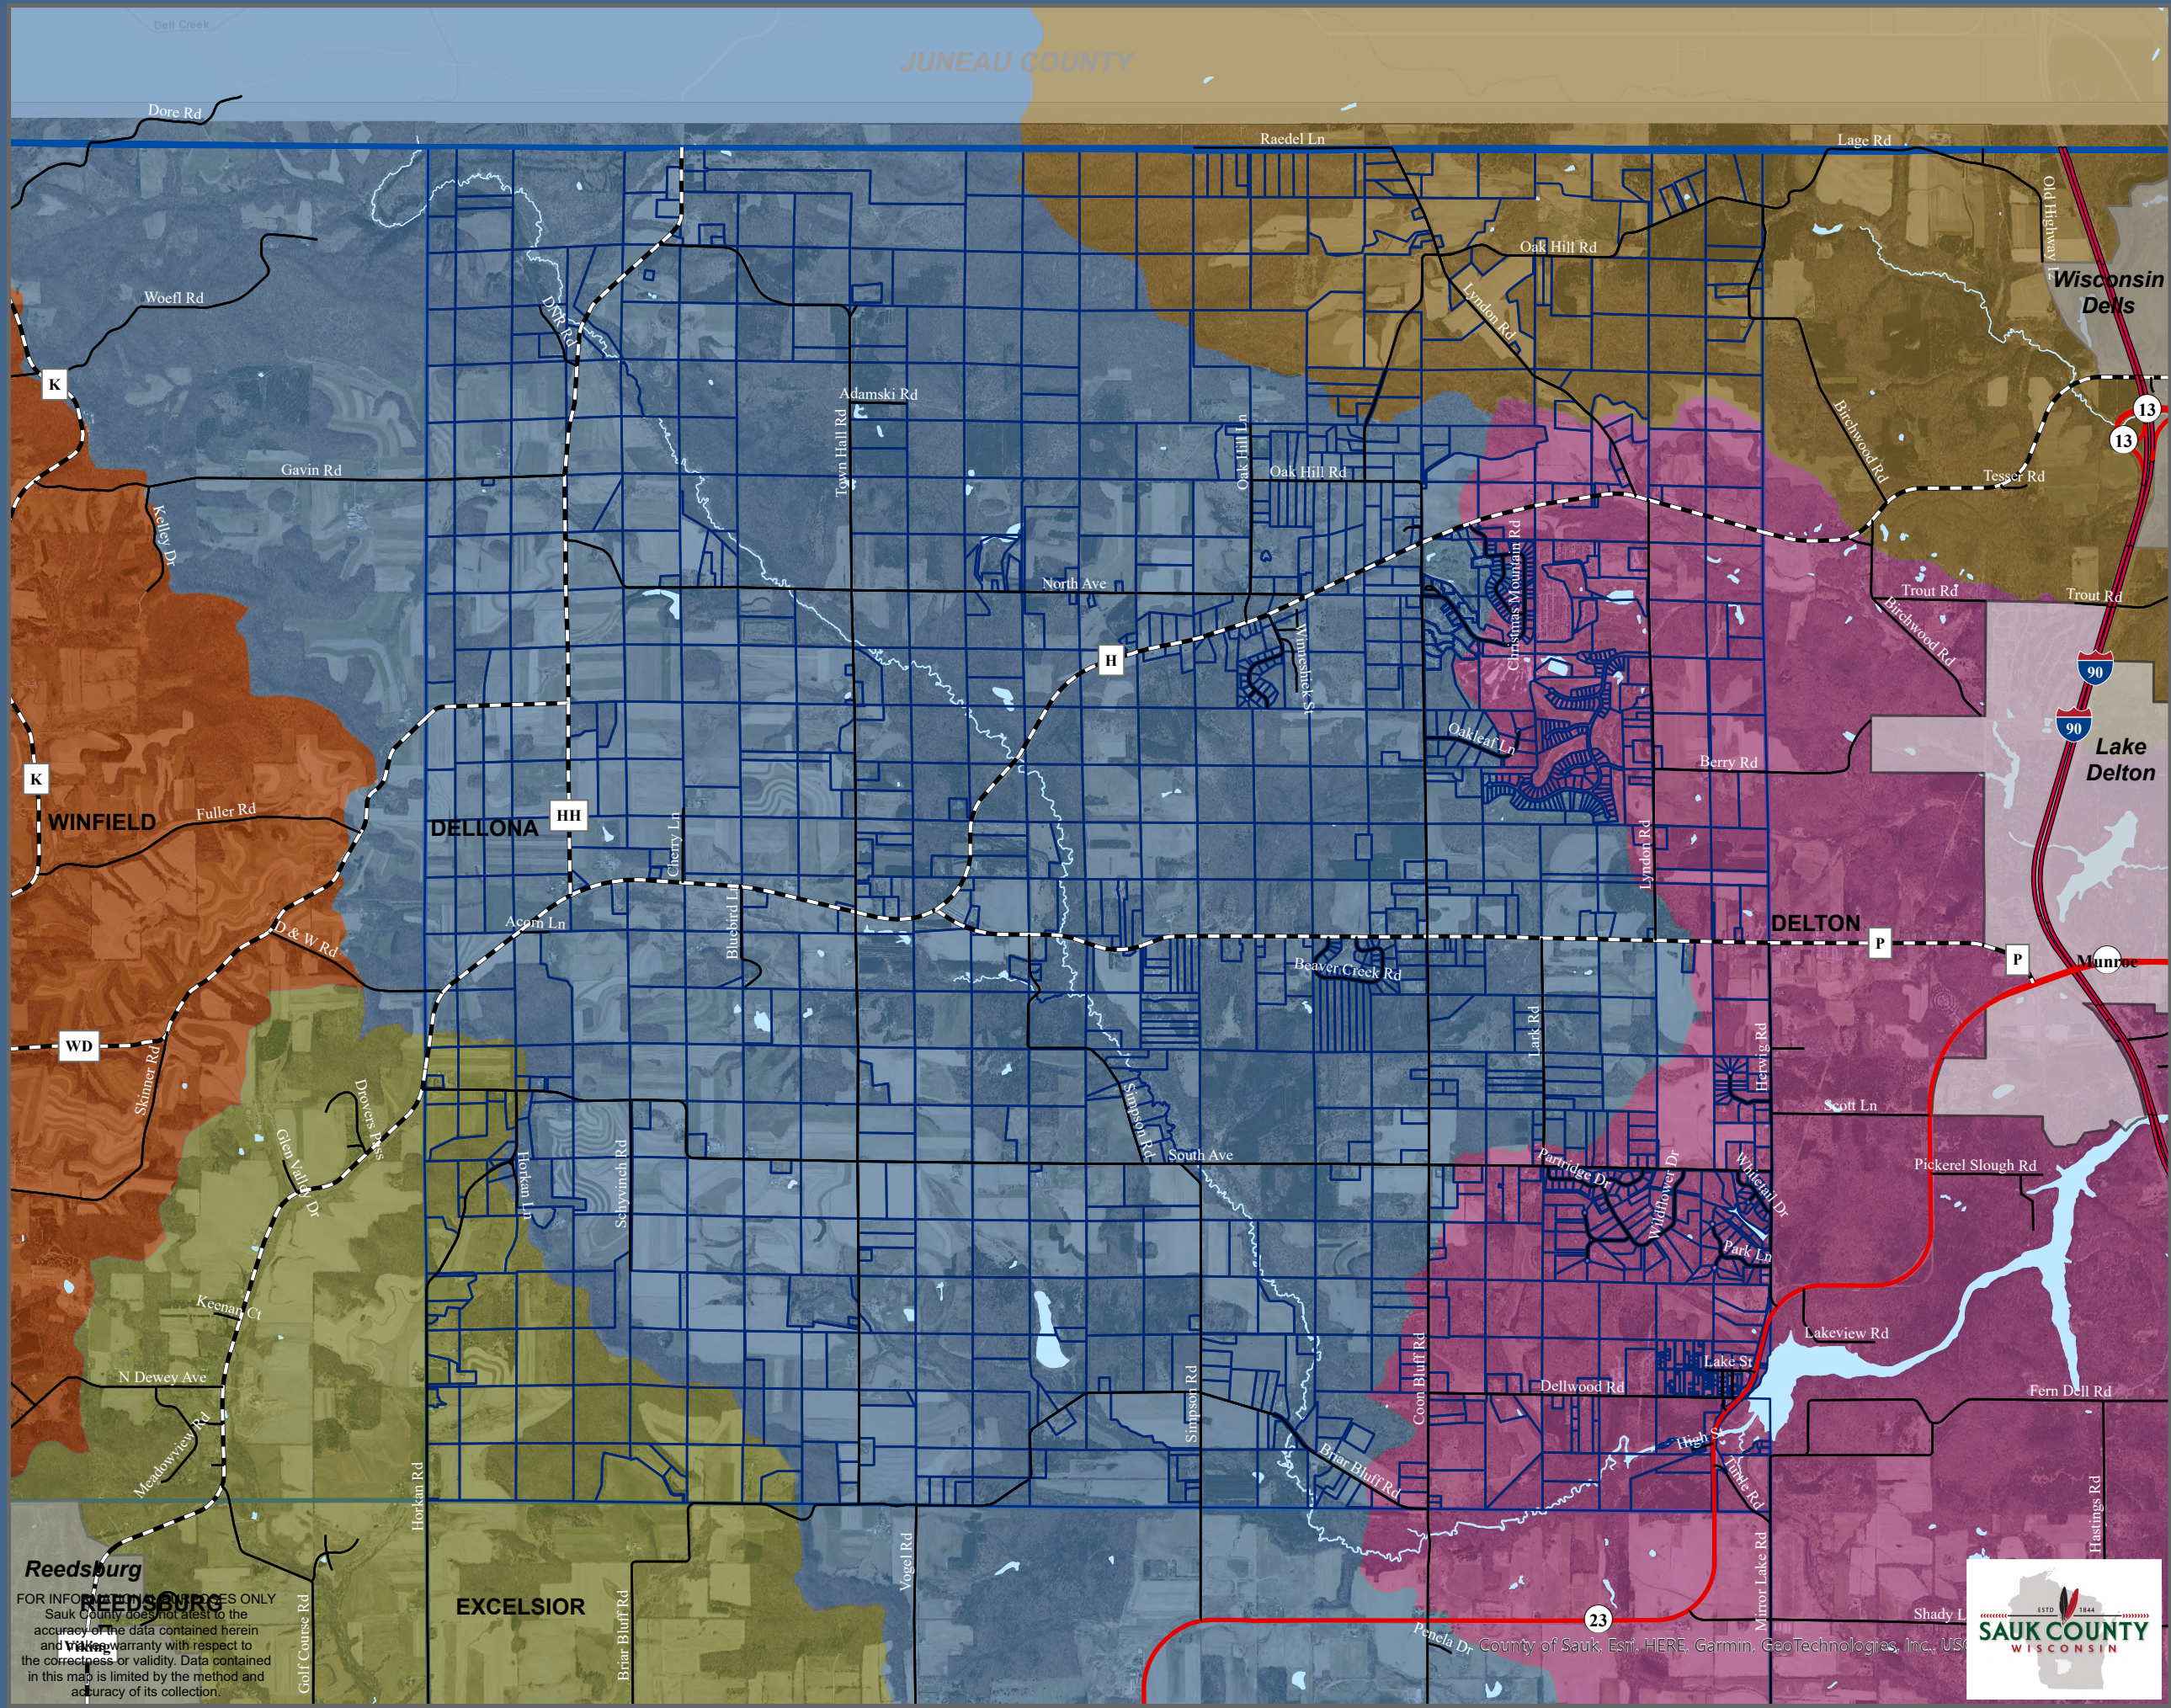

**Town of Dellona  
Comprehensive Plan  
Map 9-5**

**Watershed  
Boundaries**

**Legend**

- Surface Water
- Watershed Boundaries**
- Camels Creek-Dell Creek
- Copper Creek-Baraboo River
- Hulburt Creek-Wisconsin River
- Lake Delton-Dell Creek
- Twin Creek-Baraboo River
- Municipal Boundaries**
- Village
- City
- Tax Parcels
- Town Boundary
- Transportation**
- Interstate
- State Highway
- County Highway
- Town Roads

FOR INFORMATION PURPOSES ONLY  
Sauk County does not attest to the  
accuracy of the data contained herein  
and makes no warranty with respect to  
the correctness or validity. Data contained  
in this map is limited by the method and  
accuracy of its collection.

County of Sauk, Esri, HERE, Garmin, GeoTechnologies, Inc., USA