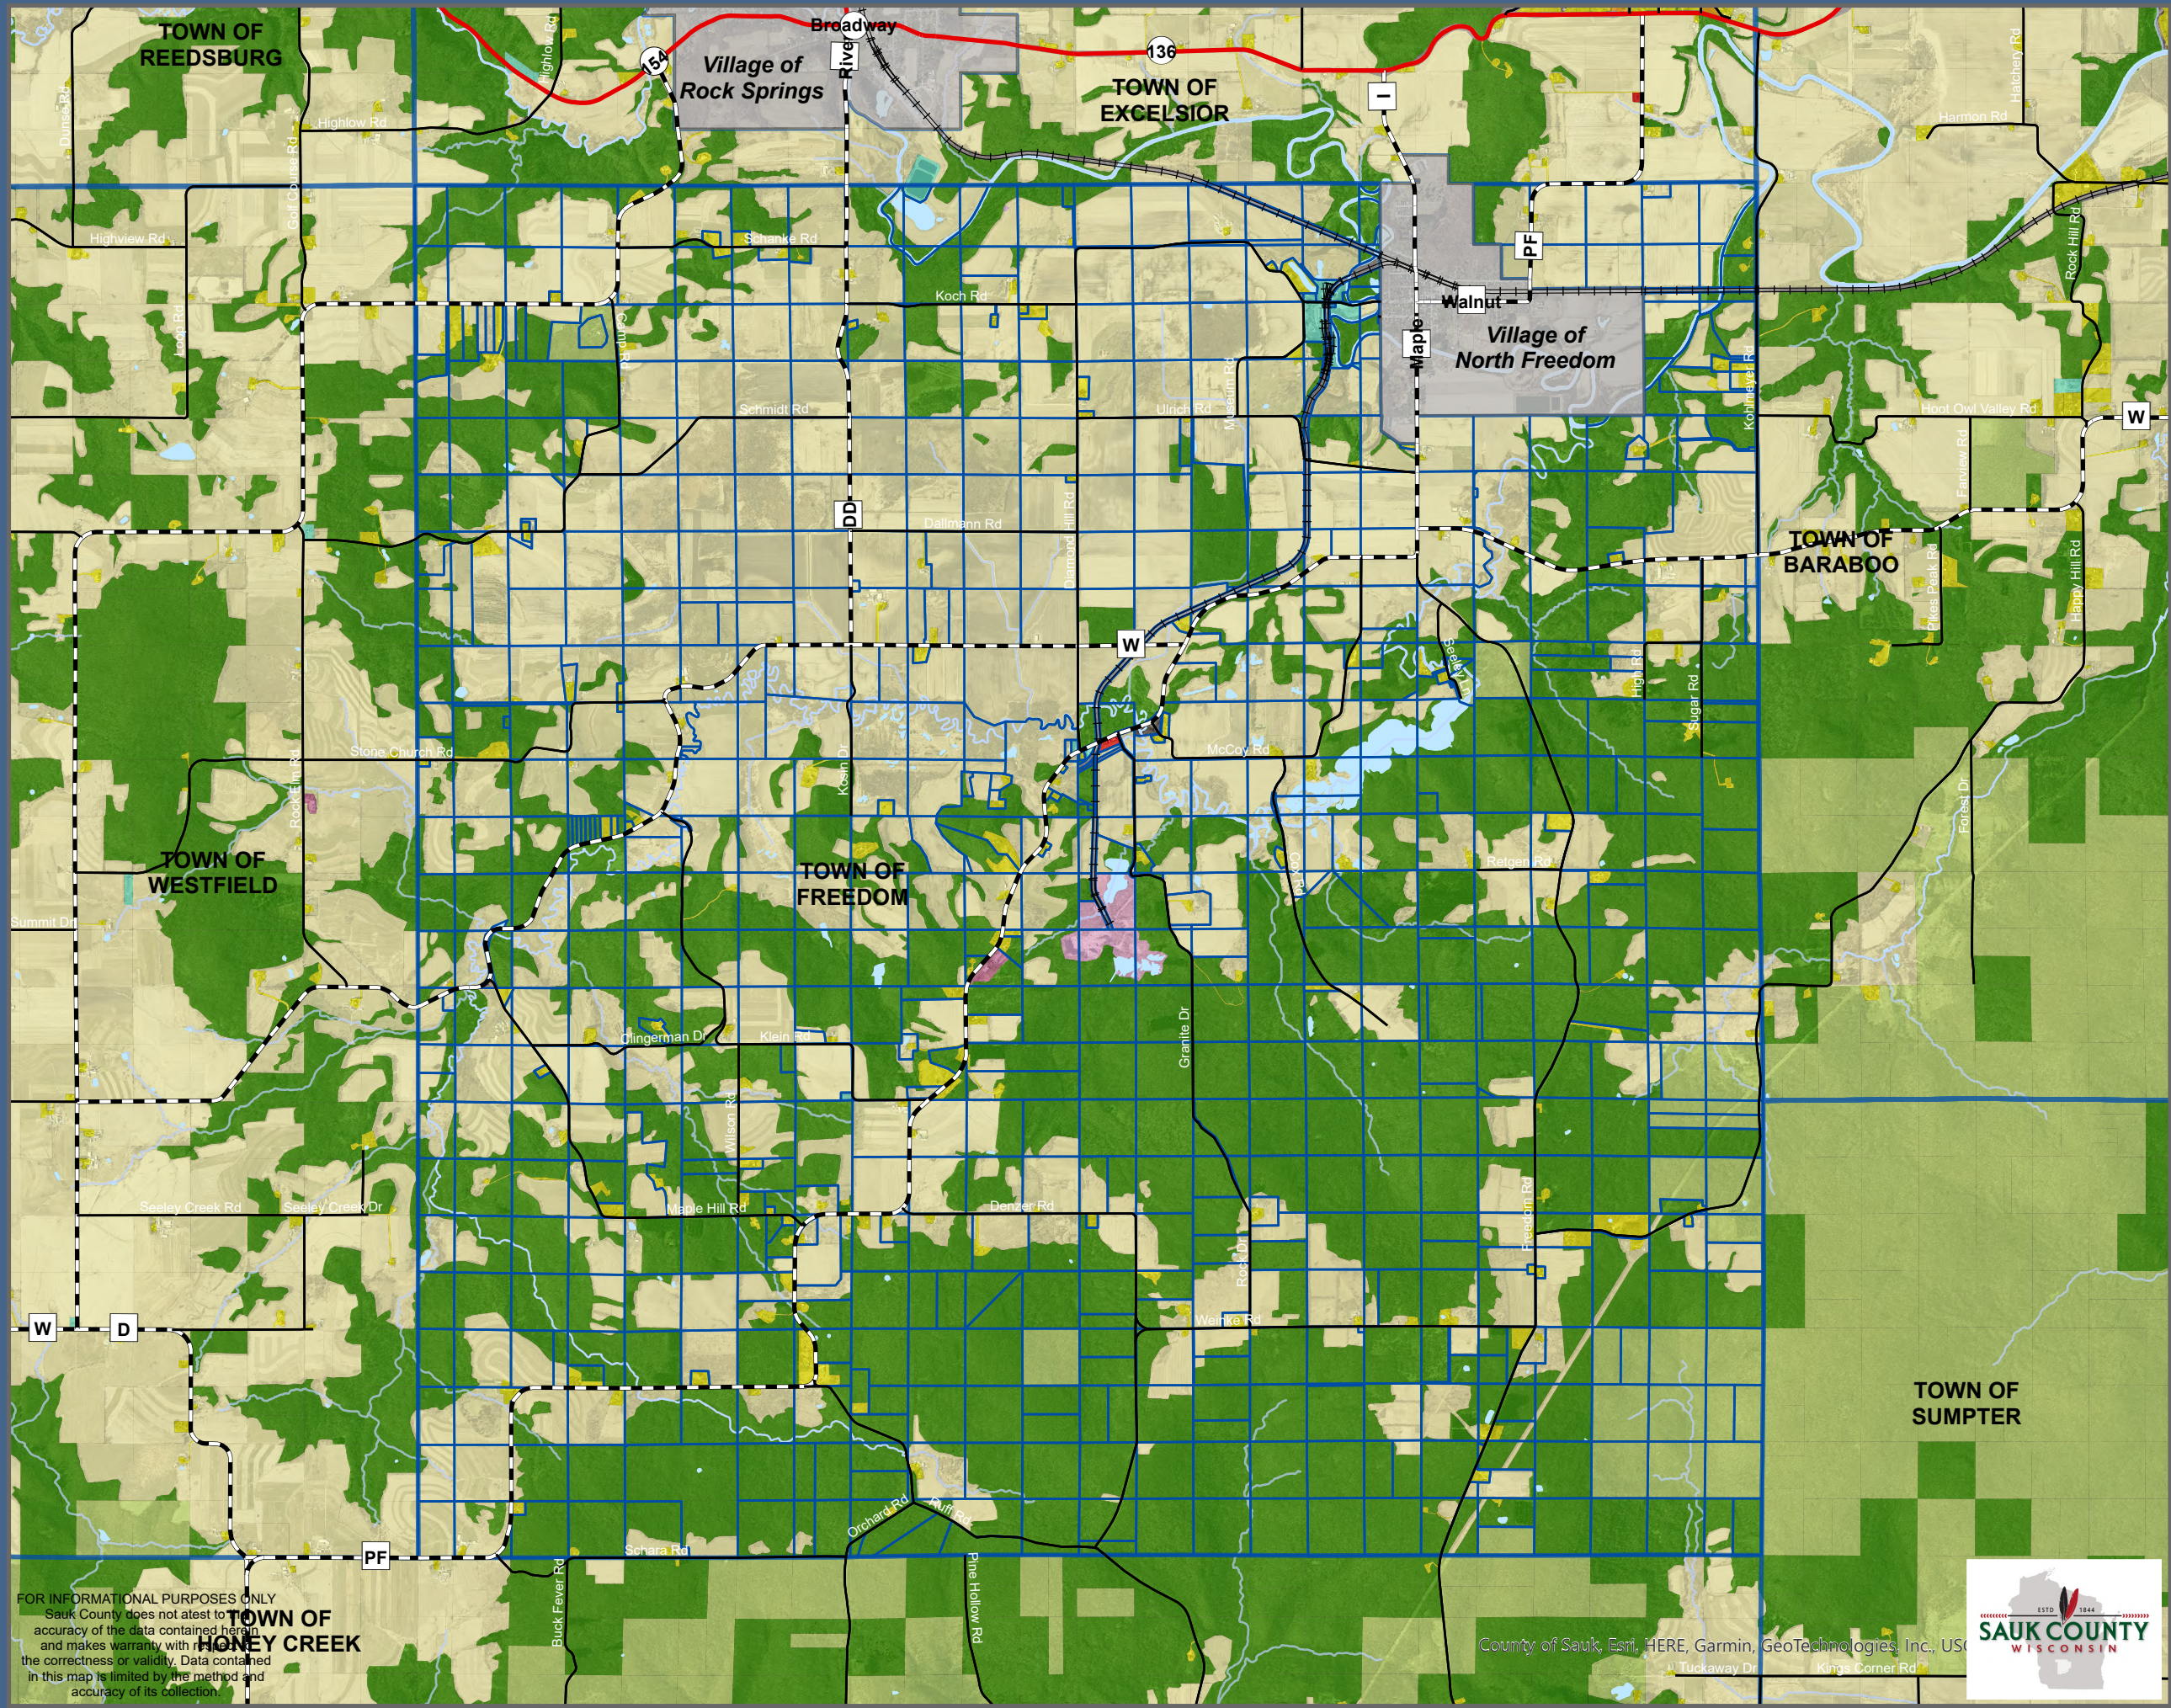

# Town of Freedom Comprehensive Plan Map 11-1

## Current Land Use

**Legend**

<b>Current Land Use</b>	<b>Municipal Boundaries</b>
Agriculture	Town
Commercial	City
Industrial	Village
Institutional/ Government	Tax Parcels
Landfill/ Extraction	<b>Waterbodies</b>
Mixed Use	Stream or River
Multi-family Residential	Lake or Pond
Recreation	<b>Transportation</b>
Single Family Residential	County Highway
Transportation	State Highway
Utility	Town Roads
Vacant	Railroads
Woodland	

0 0.5 1  
Miles

FOR INFORMATIONAL PURPOSES ONLY  
Sauk County does not attest to  
accuracy of the data contained herein  
and makes warranty with respect to  
the correctness or validity. Data contained  
in this map is limited by the method and  
accuracy of its collection.

County of Sauk, Esri, HERE, Garmin, GeoTechnologies, Inc., USA