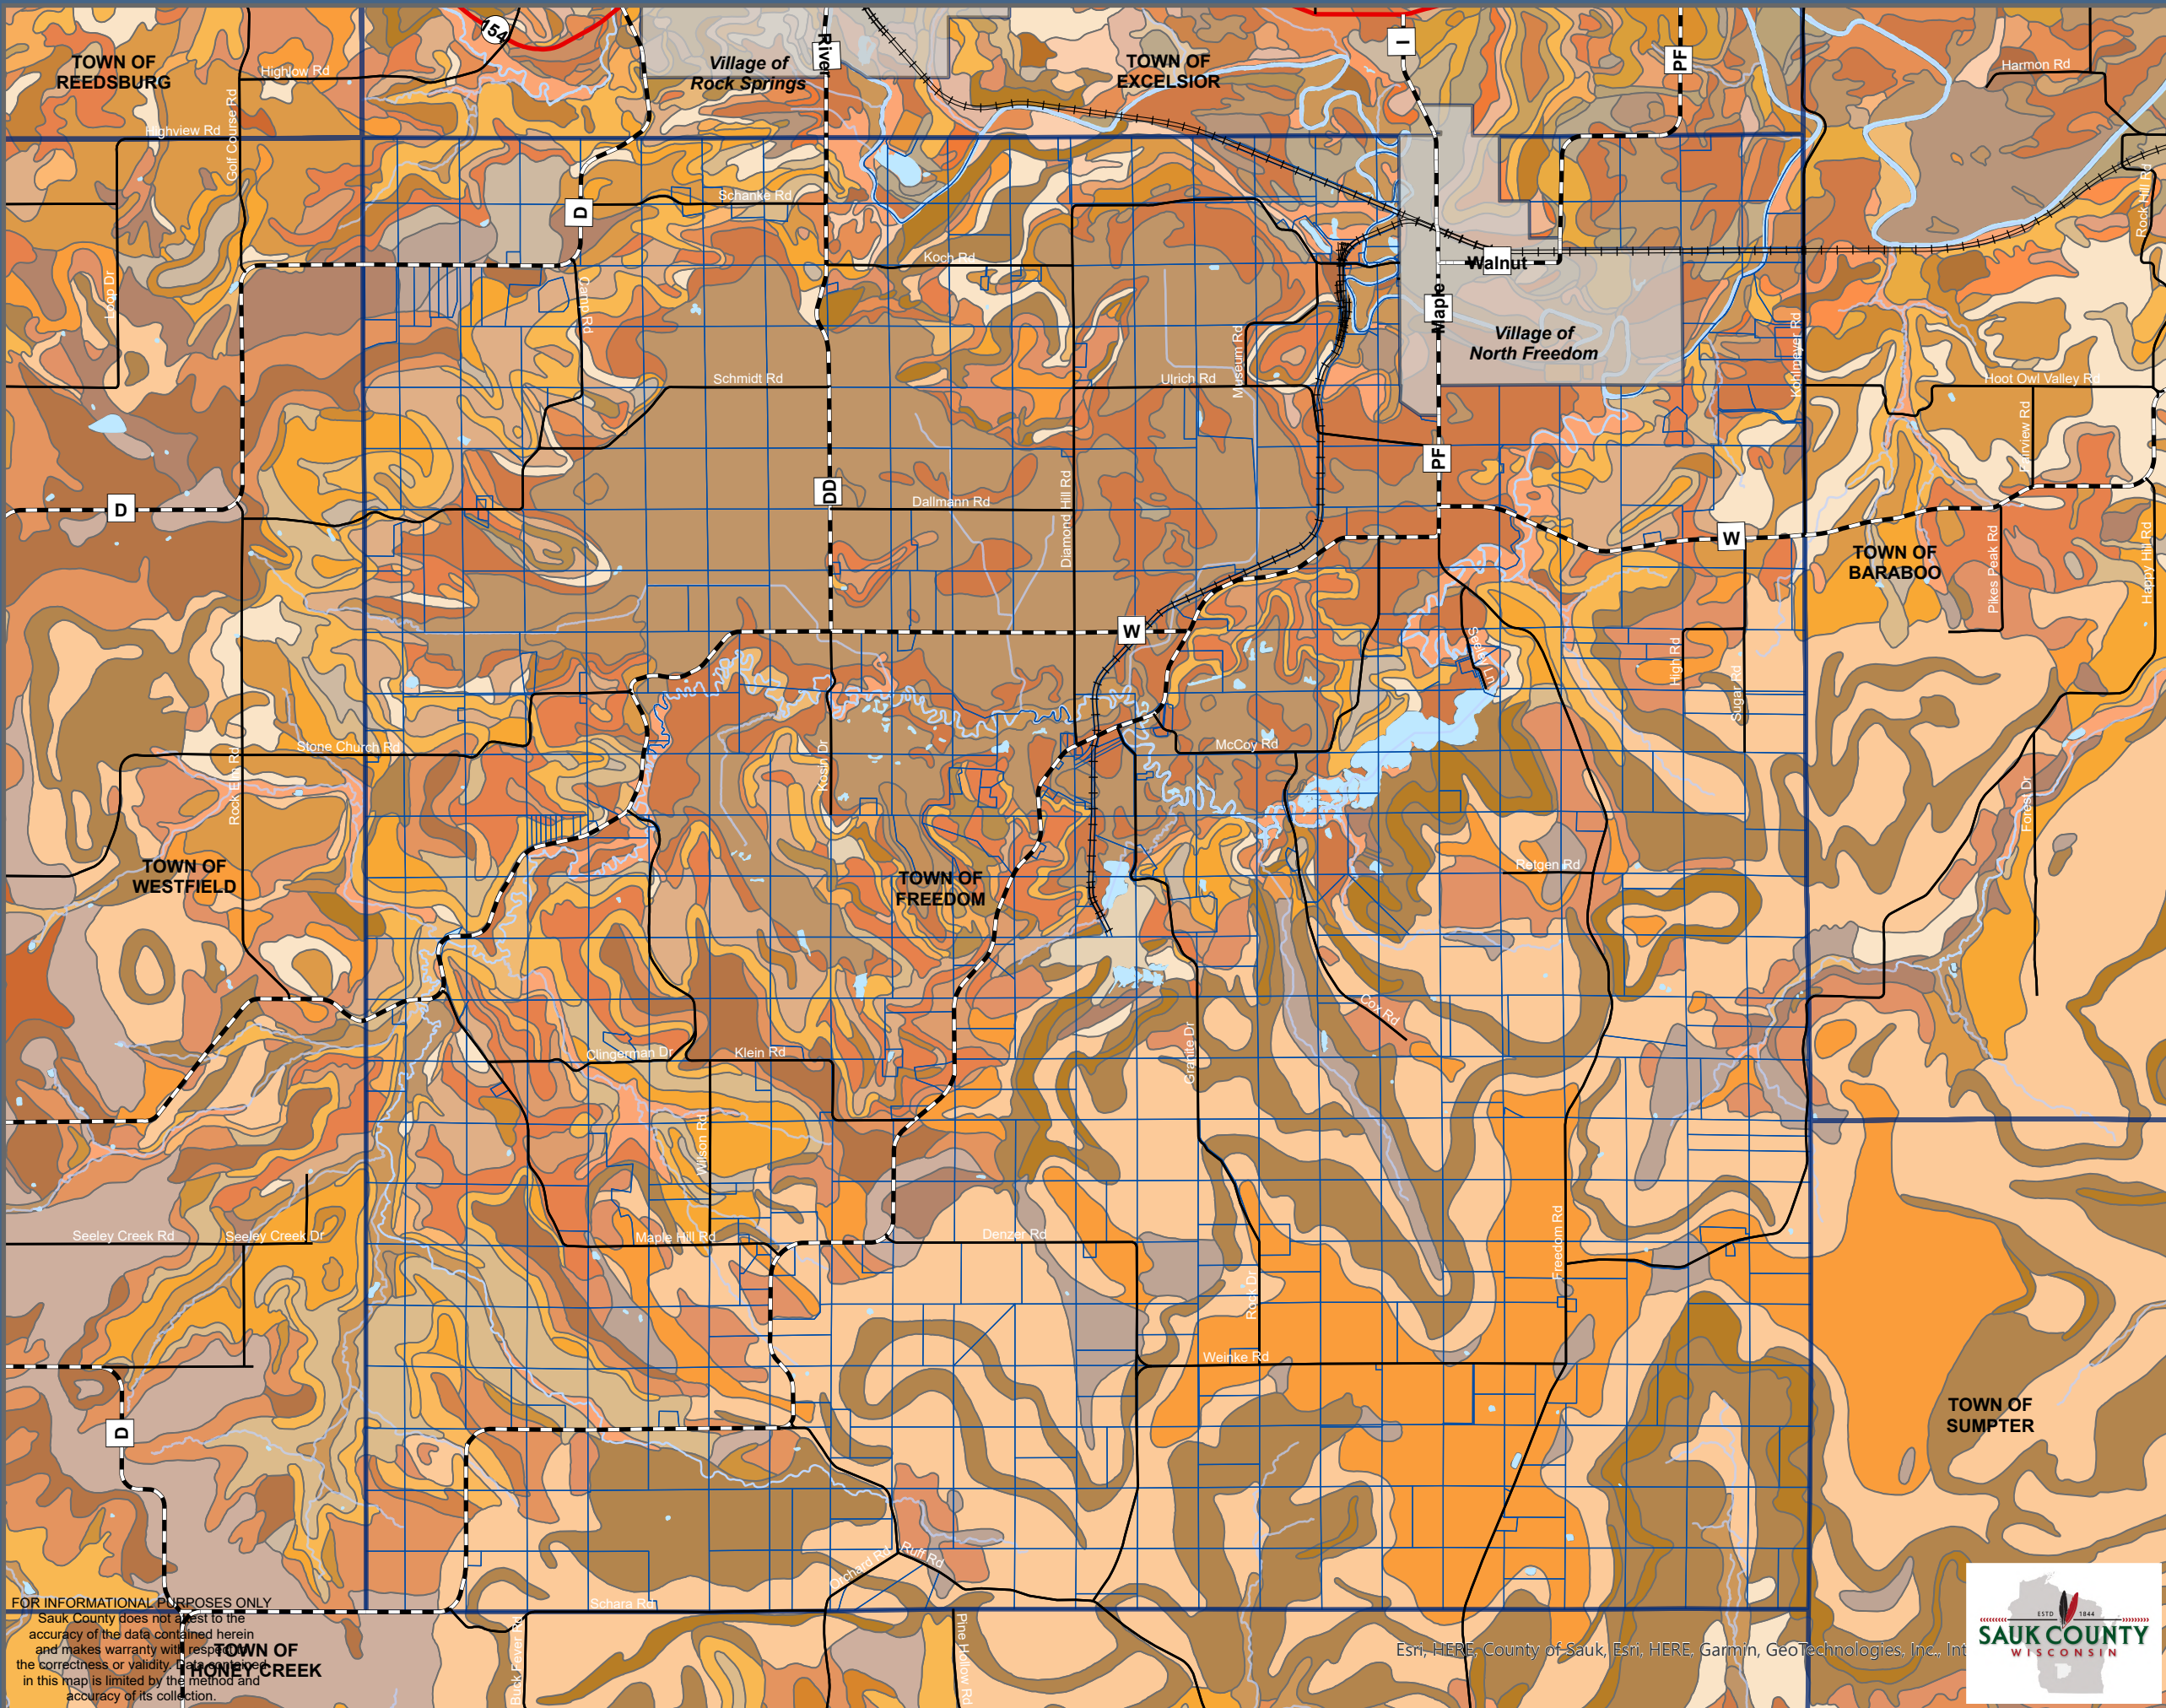

# Town of Freedom Comprehensive Plan Map 9-2

## General Soils

**Legend**

Soils	EnC	NID2	TeA
Ad	EnD	NIE	TeB
ArA	Et	NrE	TeC2
AtA	FaB	Or	TeD2
AtB	FaC2	Os	TvA
BaB	FaD2	Pa	TvB
BaC	Fu	PcA	TvB
BBC	Fw	PcB	UfB
BBD	FxB	Pd	URC2
BcE	FxC2	Pe	UfD2
BdB	GaB	PfB	UfE
BcB	GaC2	PfBT	UoE
BcC2	GaD2	PfC	VaB
BIB	GaE	PfCT	VaC2
BIC2	GoB	PfD	VaD2
BID2	GoC	PfDT	VaE
BmA	GoD	RbB	W
BoB	Gr	RhA	Wt
BoC	Gv	RhB	WwB
BoD	Ho	RmA	WwC2
Bra	JaA	RnB	WwD2
BtB	JaB	RnC2	WxB
ChA	KIA	Rt	WxC2
Co	LDF	Ry	WxD2
CuA	LfB	ScB	WxE
DAM	LfC2	ScC2	<b>Municipal Boundaries</b>
DaA	LfD2	ScD2	Town
DaB	LfE	Se	City
DeA	M-W	SfA	Village
DkB	Mc	ShA	Tax Parcels
DkC	MdB	SnB	Surface Water
EIB	MdC2	SpB	<b>Transportation</b>
EIC2	MdD2	SpC	State Highway
EID2	MdE	St	County Highway
EIE	MsA	TaA	Town Roads
EmA	NIB	TaB	Railroads
EnB	NIC2	TaC2	

FOR INFORMATIONAL PURPOSES ONLY  
 Sauk County does not warrant the accuracy of the data contained herein and makes warranty with respect to the correctness or validity of any information in this map is limited by the method and accuracy of its collection.

Esri, HERE, County of Sauk, Esri, HERE, Garmin, GeoTechnologies, Inc., Int