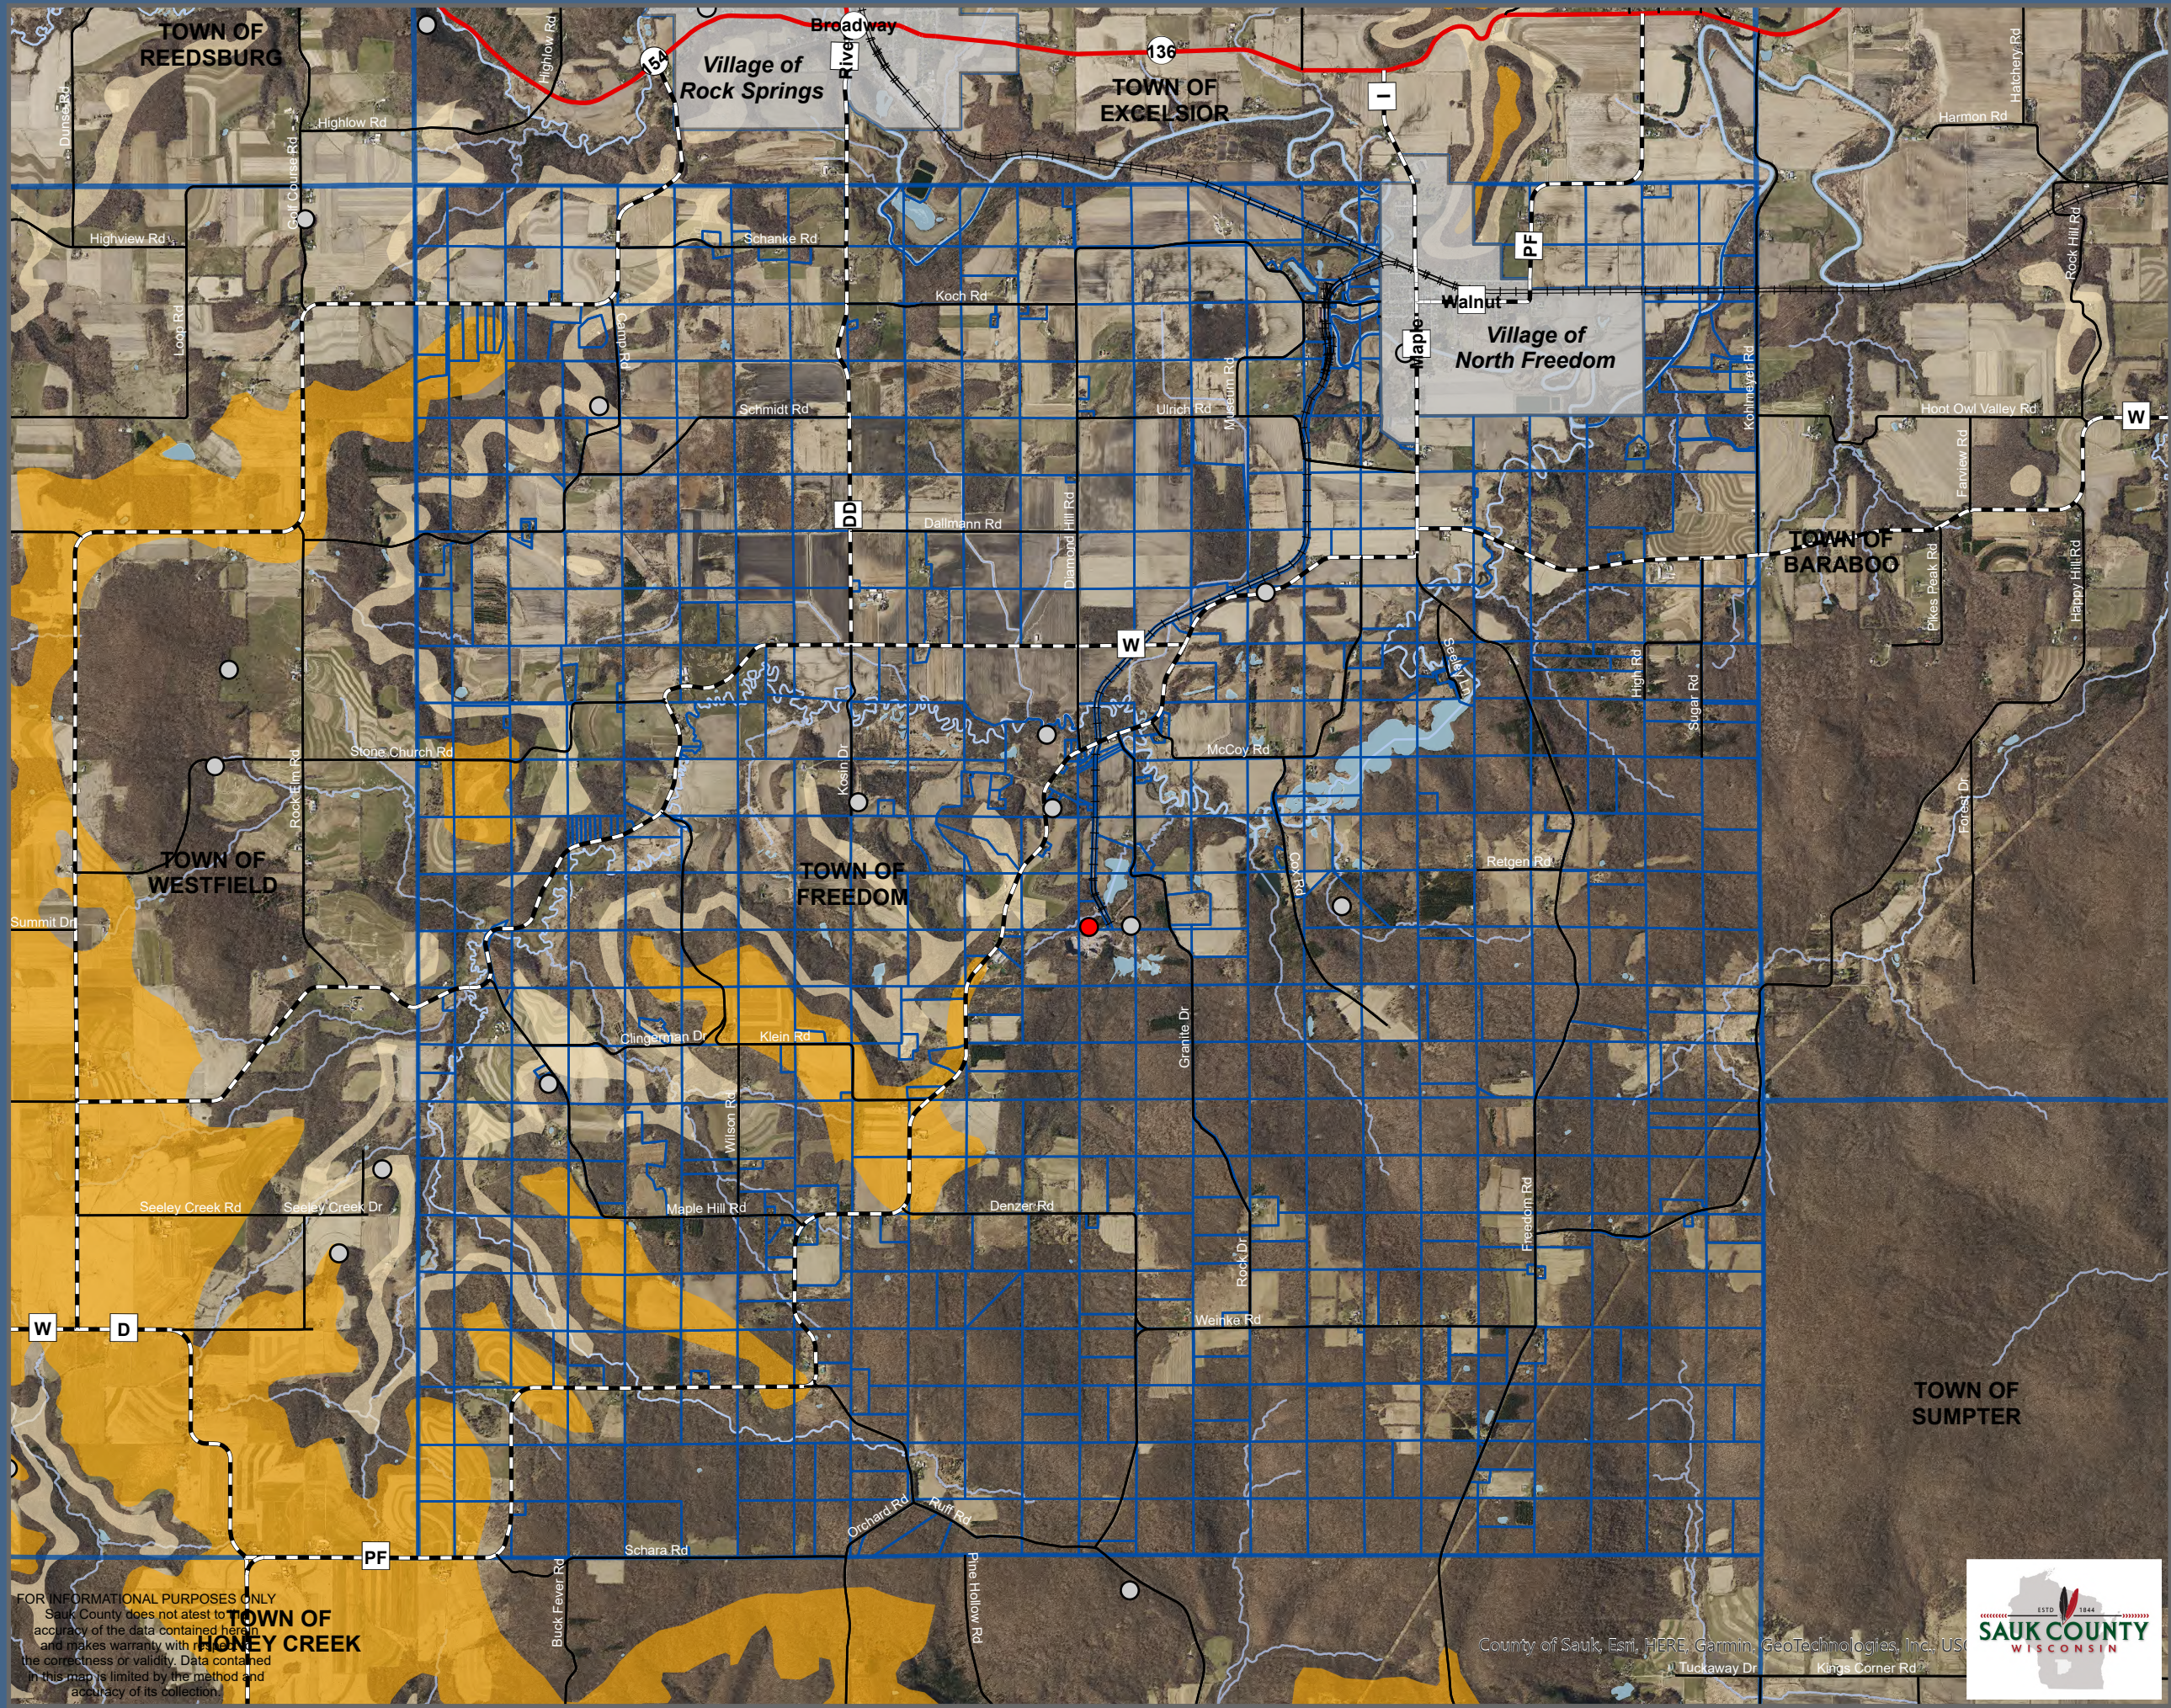

**Town of Freedom  
Comprehensive Plan  
Map 9-4**

**Potential Mineral  
Deposits**

**Legend**

**Quarry Operations**

- Inactive
- Active

**Potential Deposits**

- Rock/Stone -Good
- Rock/Stone -Moderate
- Sand / Gravel

**Municipal Boundaries**

- Town
- City
- Village
- Tax Pacels
- Waterbodies

**Transportation**

- State Highway
- County Highway
- Town Roads
- Railroads

FOR INFORMATIONAL PURPOSES ONLY  
Sauk County does not attest to the  
accuracy of the data contained herein  
and makes warranty with respect to  
the correctness or validity. Data contained  
in this map is limited by the method and  
accuracy of its collection.

County of Sauk, Esri, HERE, Garmin, GeoTechnologies, Inc., USA