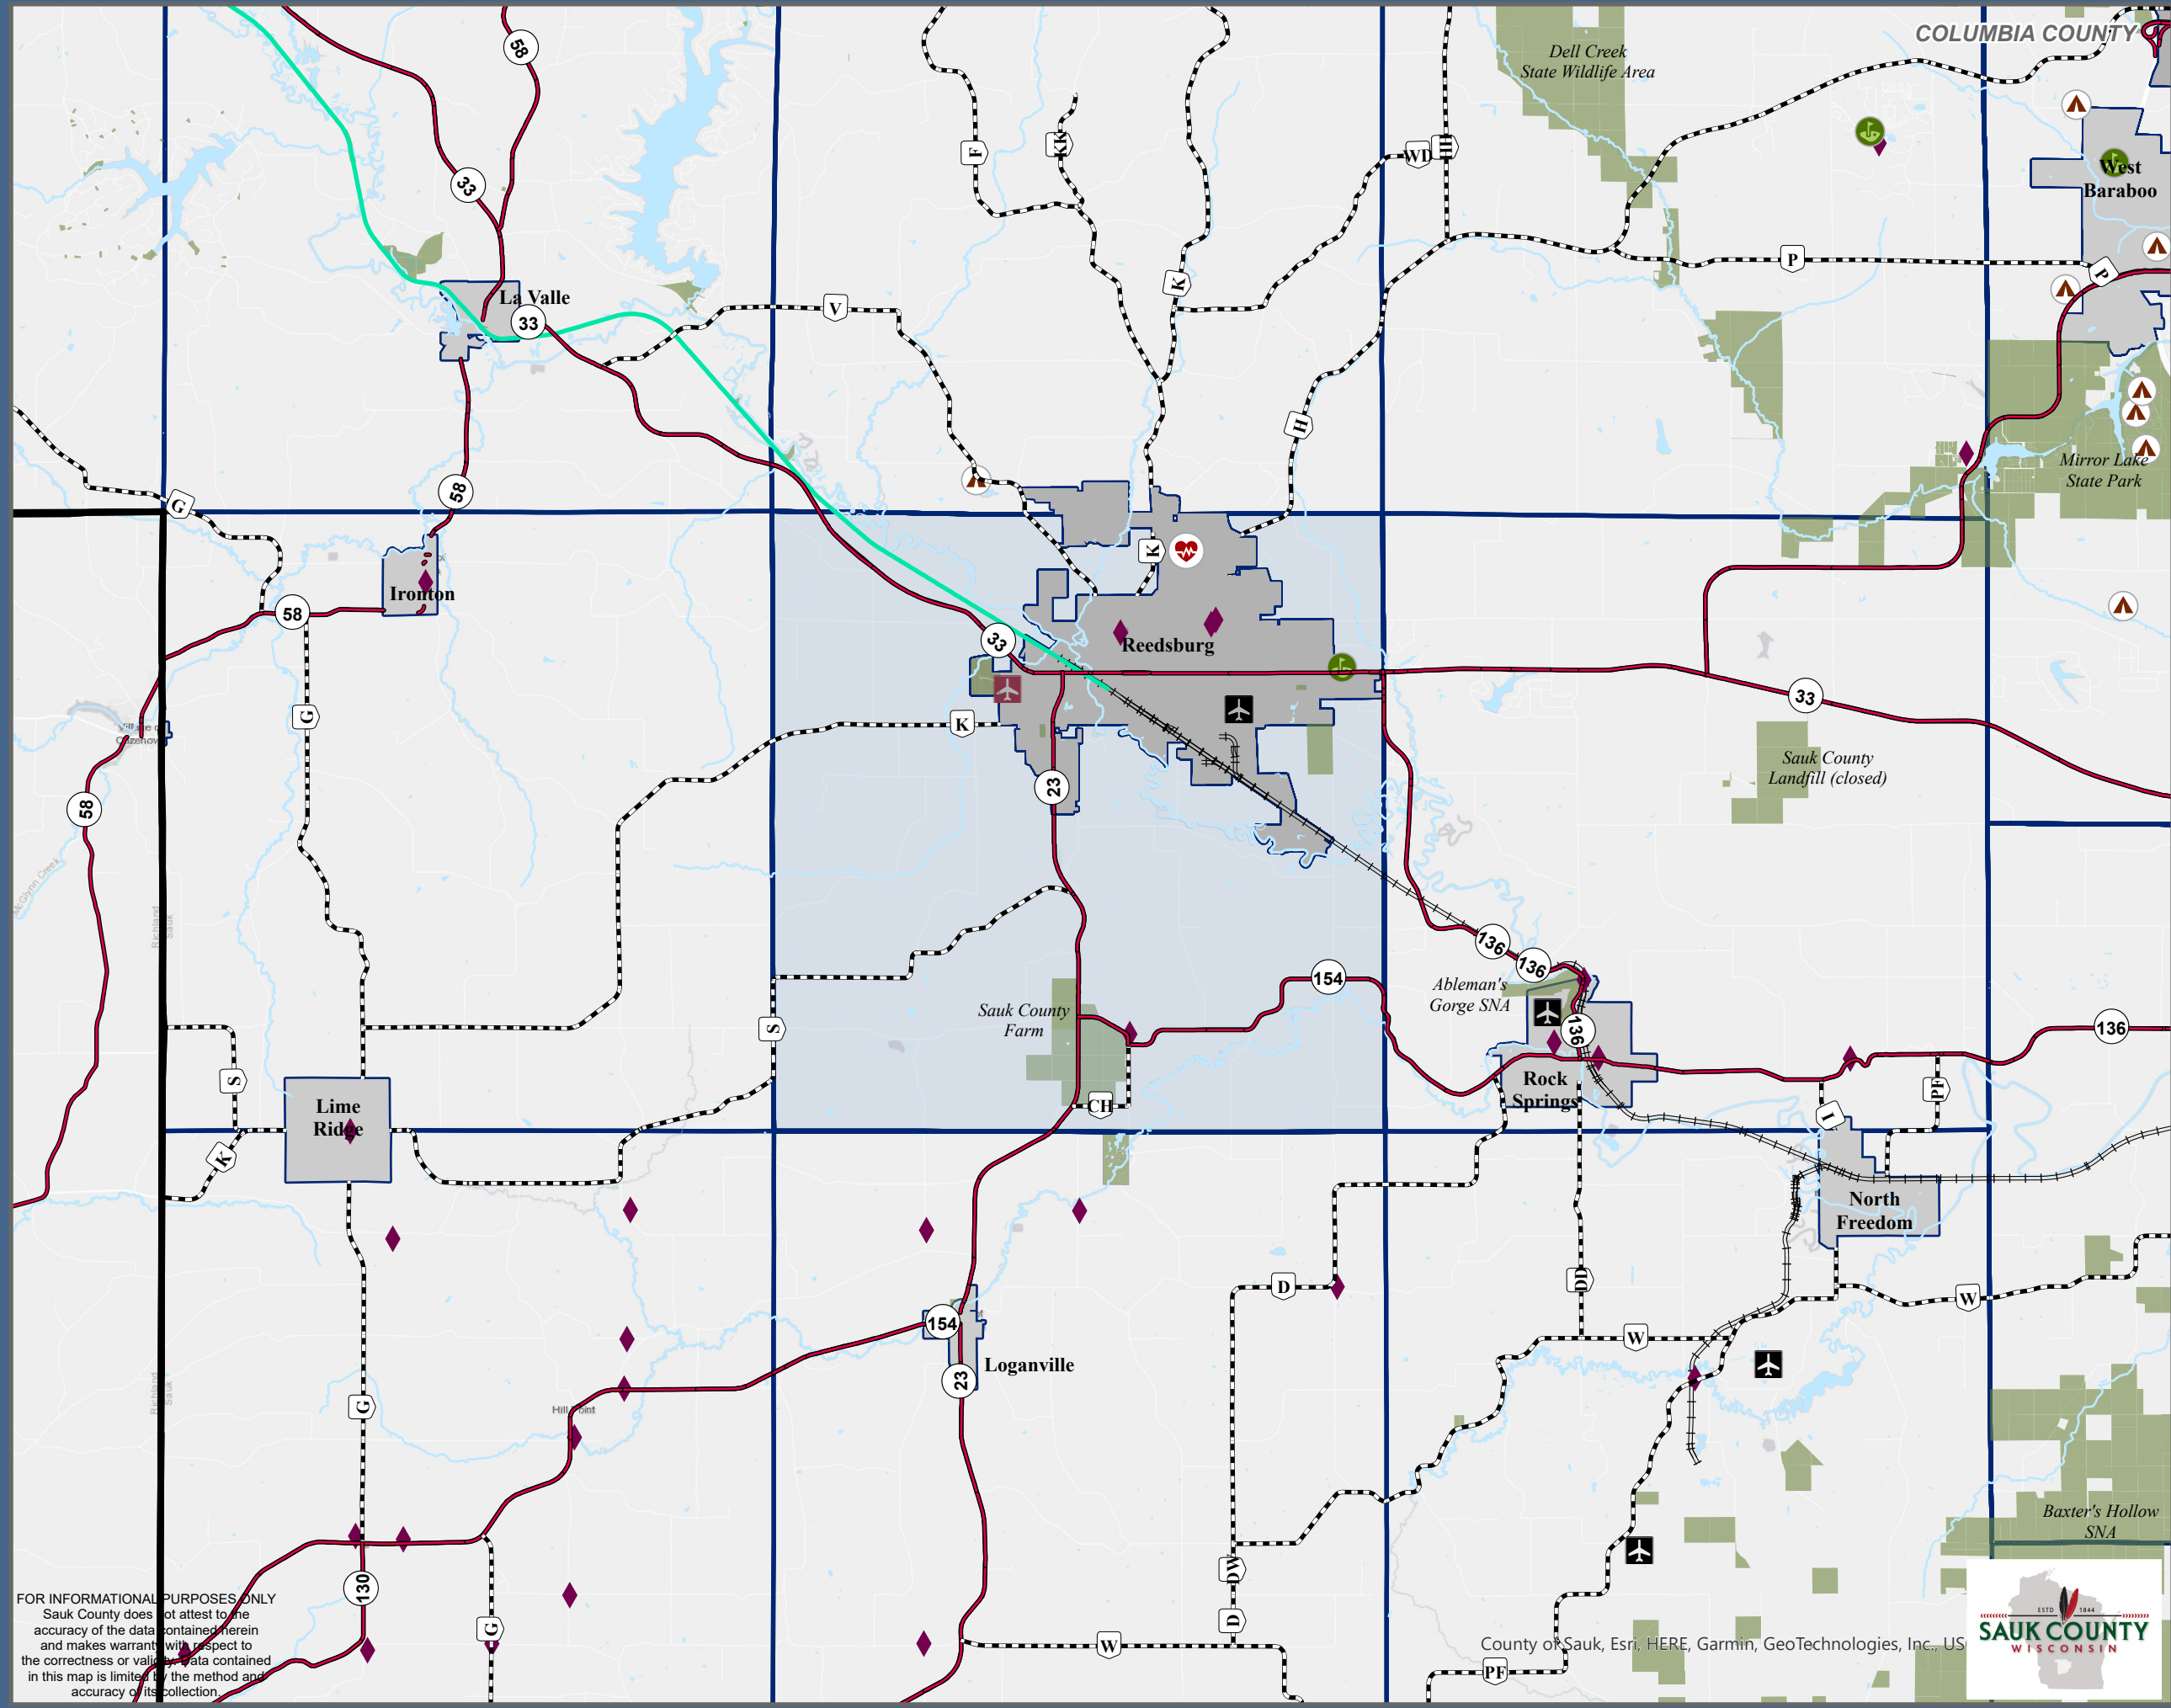

Town of Reedsburg Comprehensive Plan

Regional Context

Map 1-1

Legend

-  Historic Site / Point of Interest
-  Campground
-  Golf Course
-  Hospital / Medical Center
-  College / University
-  Airport Runway / Airfield

Municipal Boundaries

-  Town
-  City
-  Village
-  Reedsburg
-  Publicly Owned Lands

Waterbodies

-  Lake or Pond
-  Stream or River

Transportation

-  US Highway
-  State Road
-  County Road
-  Railroads

FOR INFORMATIONAL PURPOSES ONLY
 Sauk County does not attest to the accuracy of the data contained herein and makes no warranty with respect to the correctness or validity of data contained in this map is limited by the method and accuracy of its collection.

County of Sauk, Esri, HERE, Garmin, GeoTechnologies, Inc., US