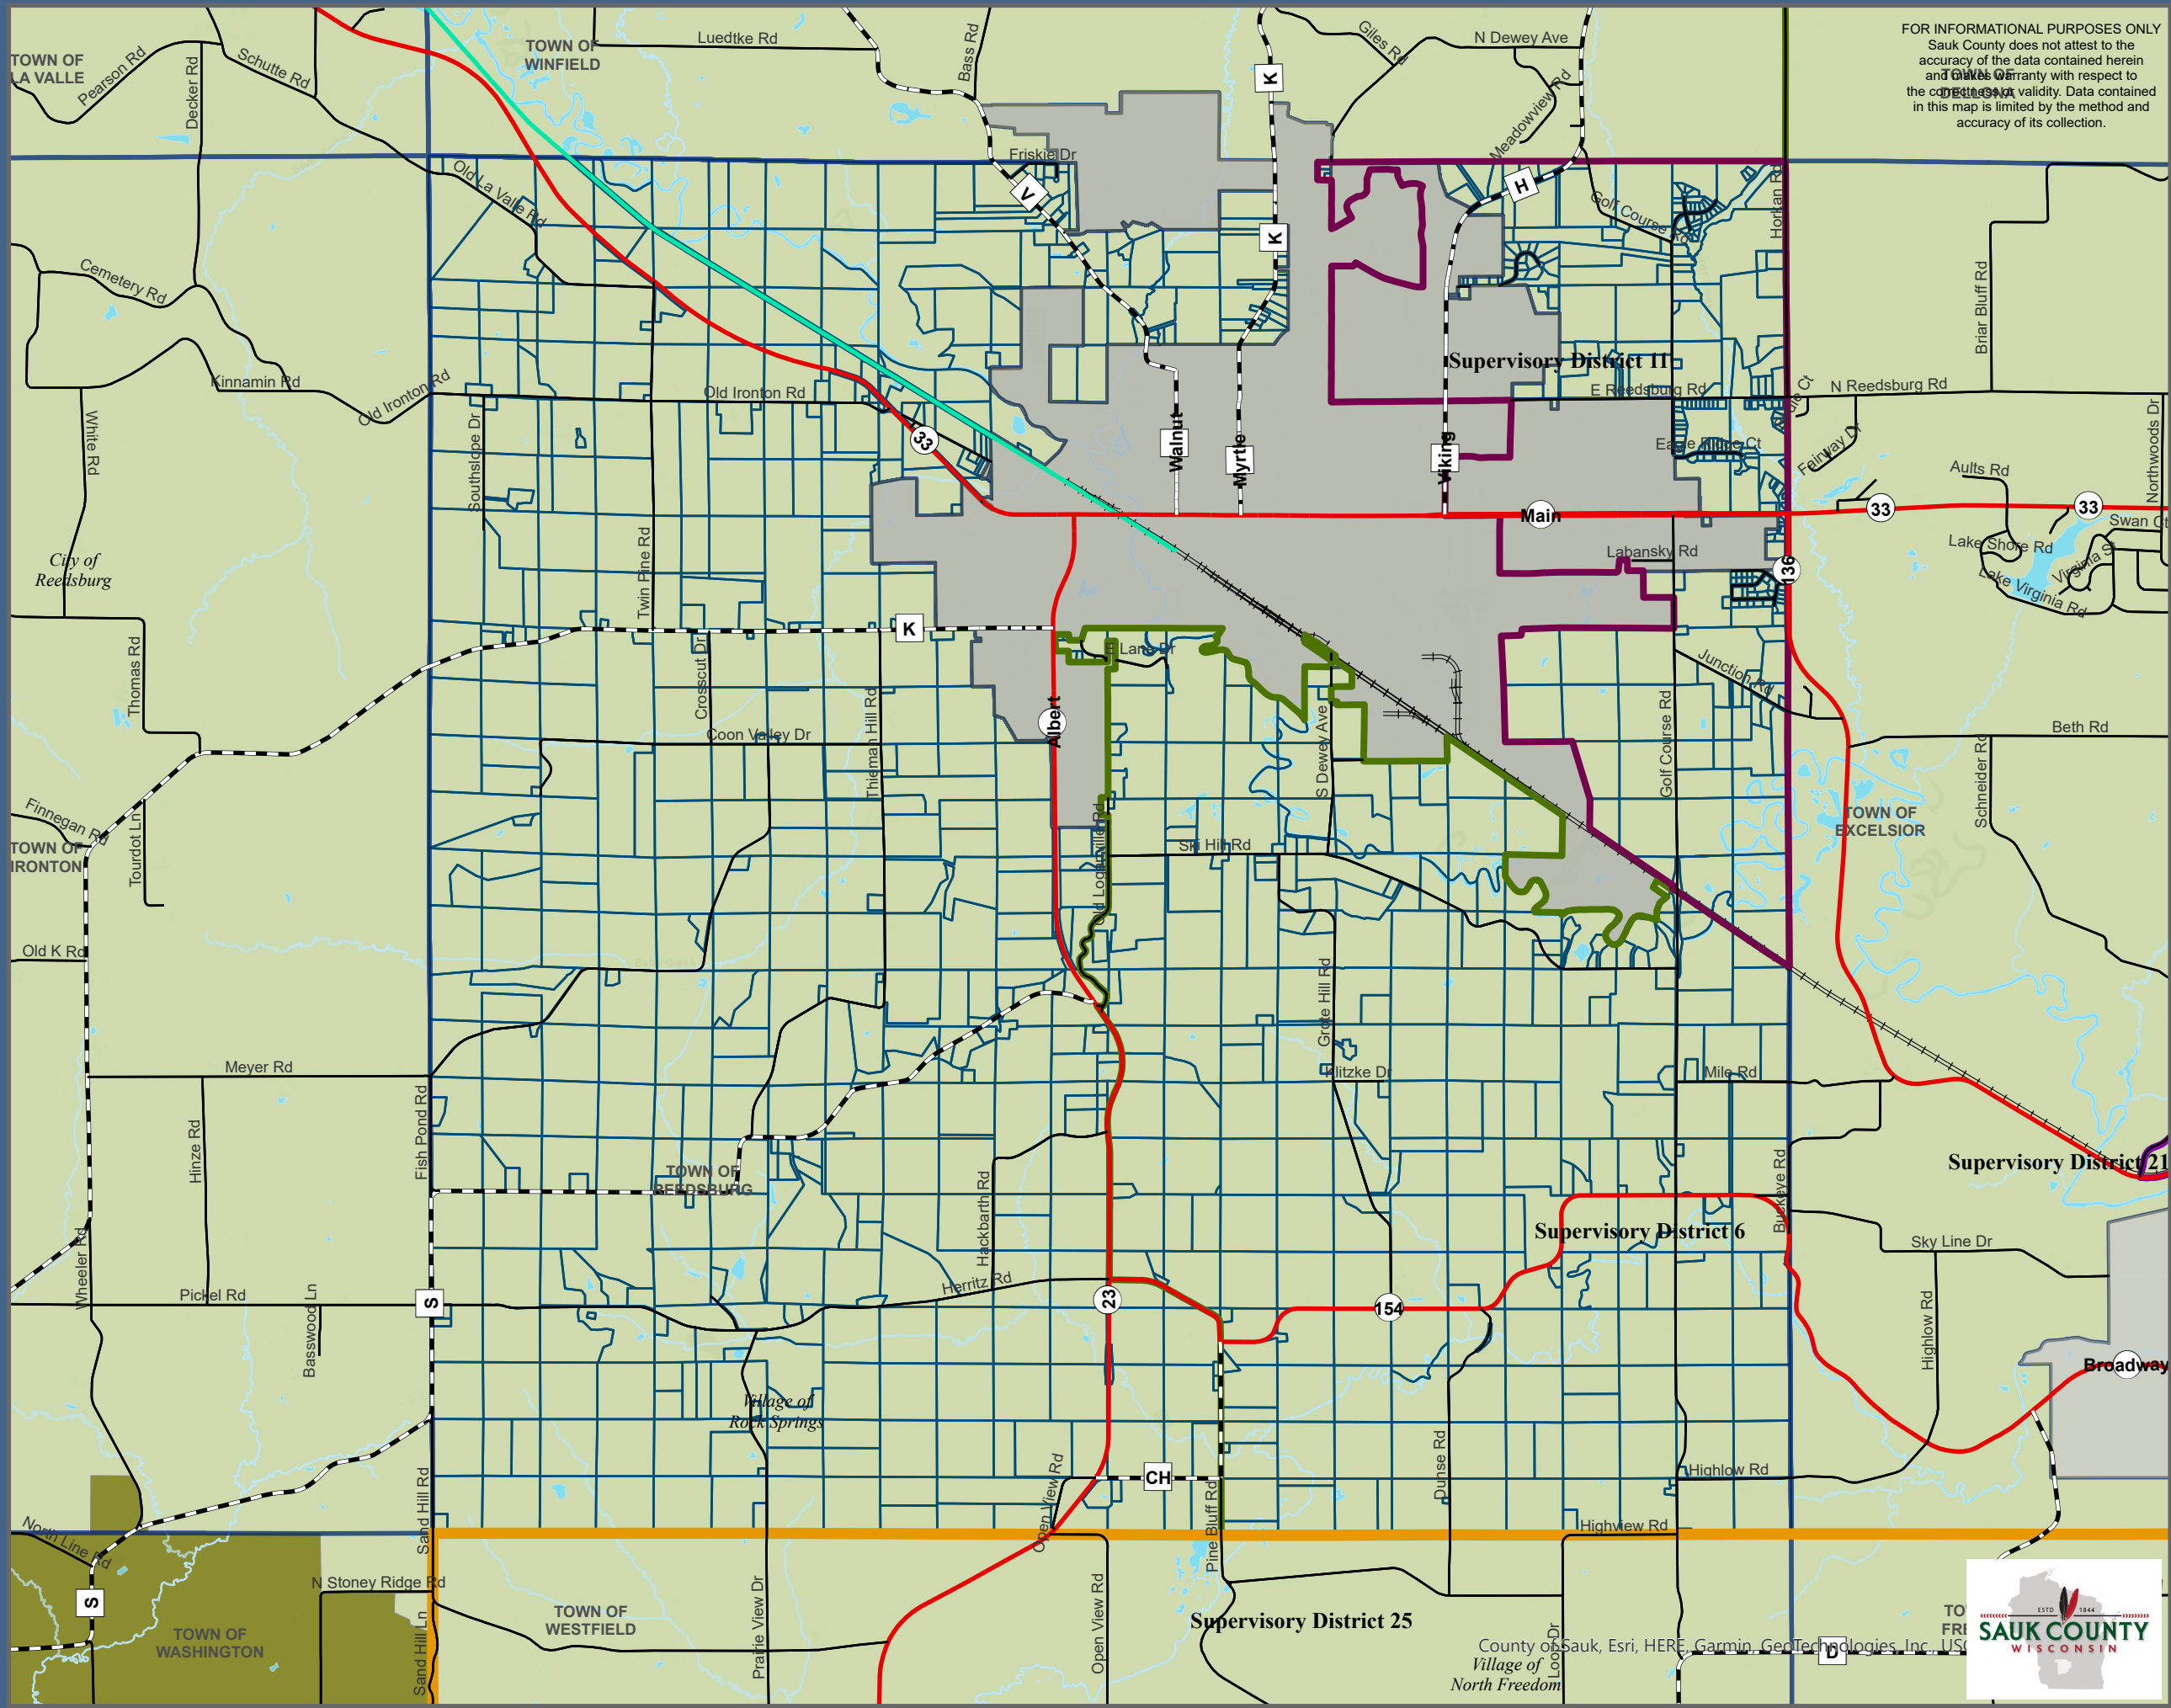

Town of Reedsburg Comprehensive Plan Map 1-3

FOR INFORMATIONAL PURPOSES ONLY
Sauk County does not attest to the
accuracy of the data contained herein
and does not warrant with respect to
the data's validity. Data contained
in this map is limited by the method and
accuracy of its collection.

Jurisdictional Boundaries

Legend

County Supervisory Districts

- 6
- 11
- 21
- 25

School Districts

- Reedsburg
- Weston

Municipal Boundaries

- Town
- City
- Village

Transportation

- State Highway
- County Highway
- Town Roads
- Railroads
- 400 State Trail

County of Sauk, Esri, HERE, Garmin, GeoTechnologies, Inc., USA
Village of Loogoosie
North Freedom