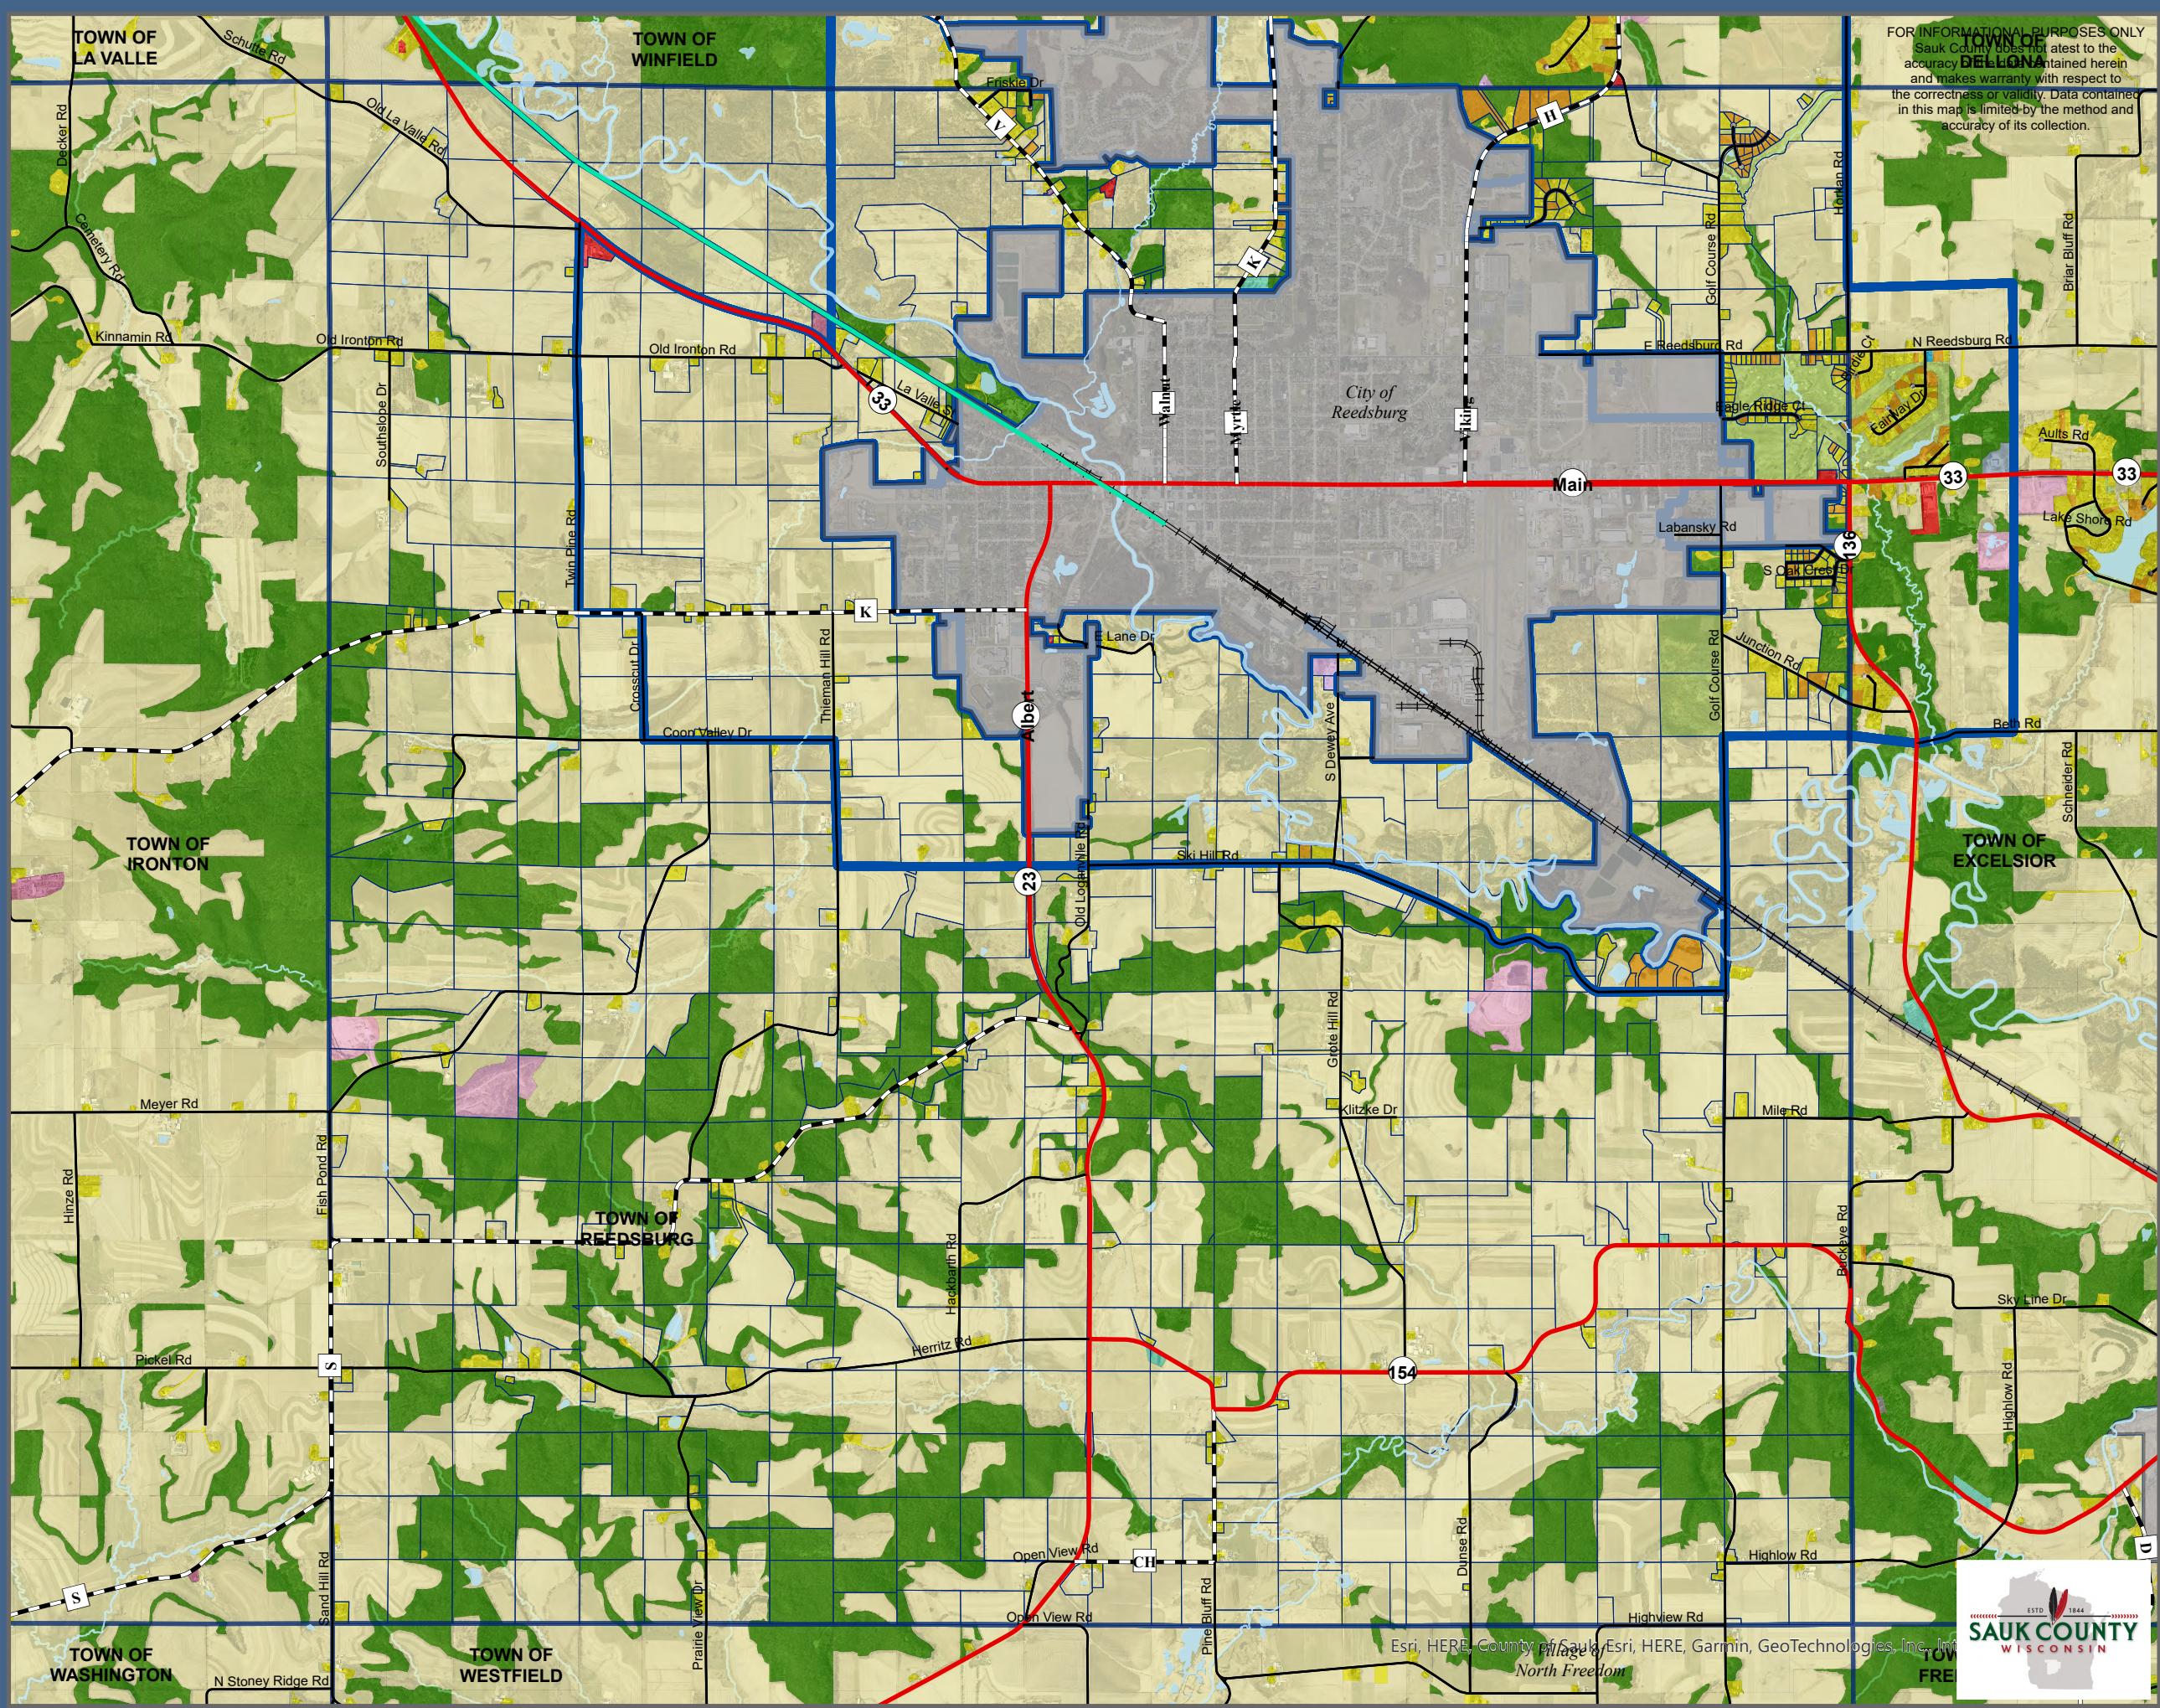

Town of Reedsburg Comprehensive Plan Map 11-1

Current Land Use

Legend

Current Land Use	Waterbodies
Agriculture	Stream or River
Commercial	Lake or Pond
Industrial	Municipal Boundaries
Institutional/ Government	Town
Landfill/ Extraction	City
Mixed Use	Village
Multi-family Residential	Extra Territorial Zoning
Recreation	Transportation
Single Family Residential	State Highway
Transportation	County Highway
Utility	Town Roads
Vacant	Railroads
Woodland	The "400" State Trail

FOR INFORMATIONAL PURPOSES ONLY
Sauk County does not attest to the
accuracy or warranty with respect to
the correctness or validity. Data contained
in this map is limited by the method and
accuracy of its collection.

Esri, HERE, County of Sauk, Esri, HERE, Garmin, GeoTechnologies, Inc., Intel
North Freedom