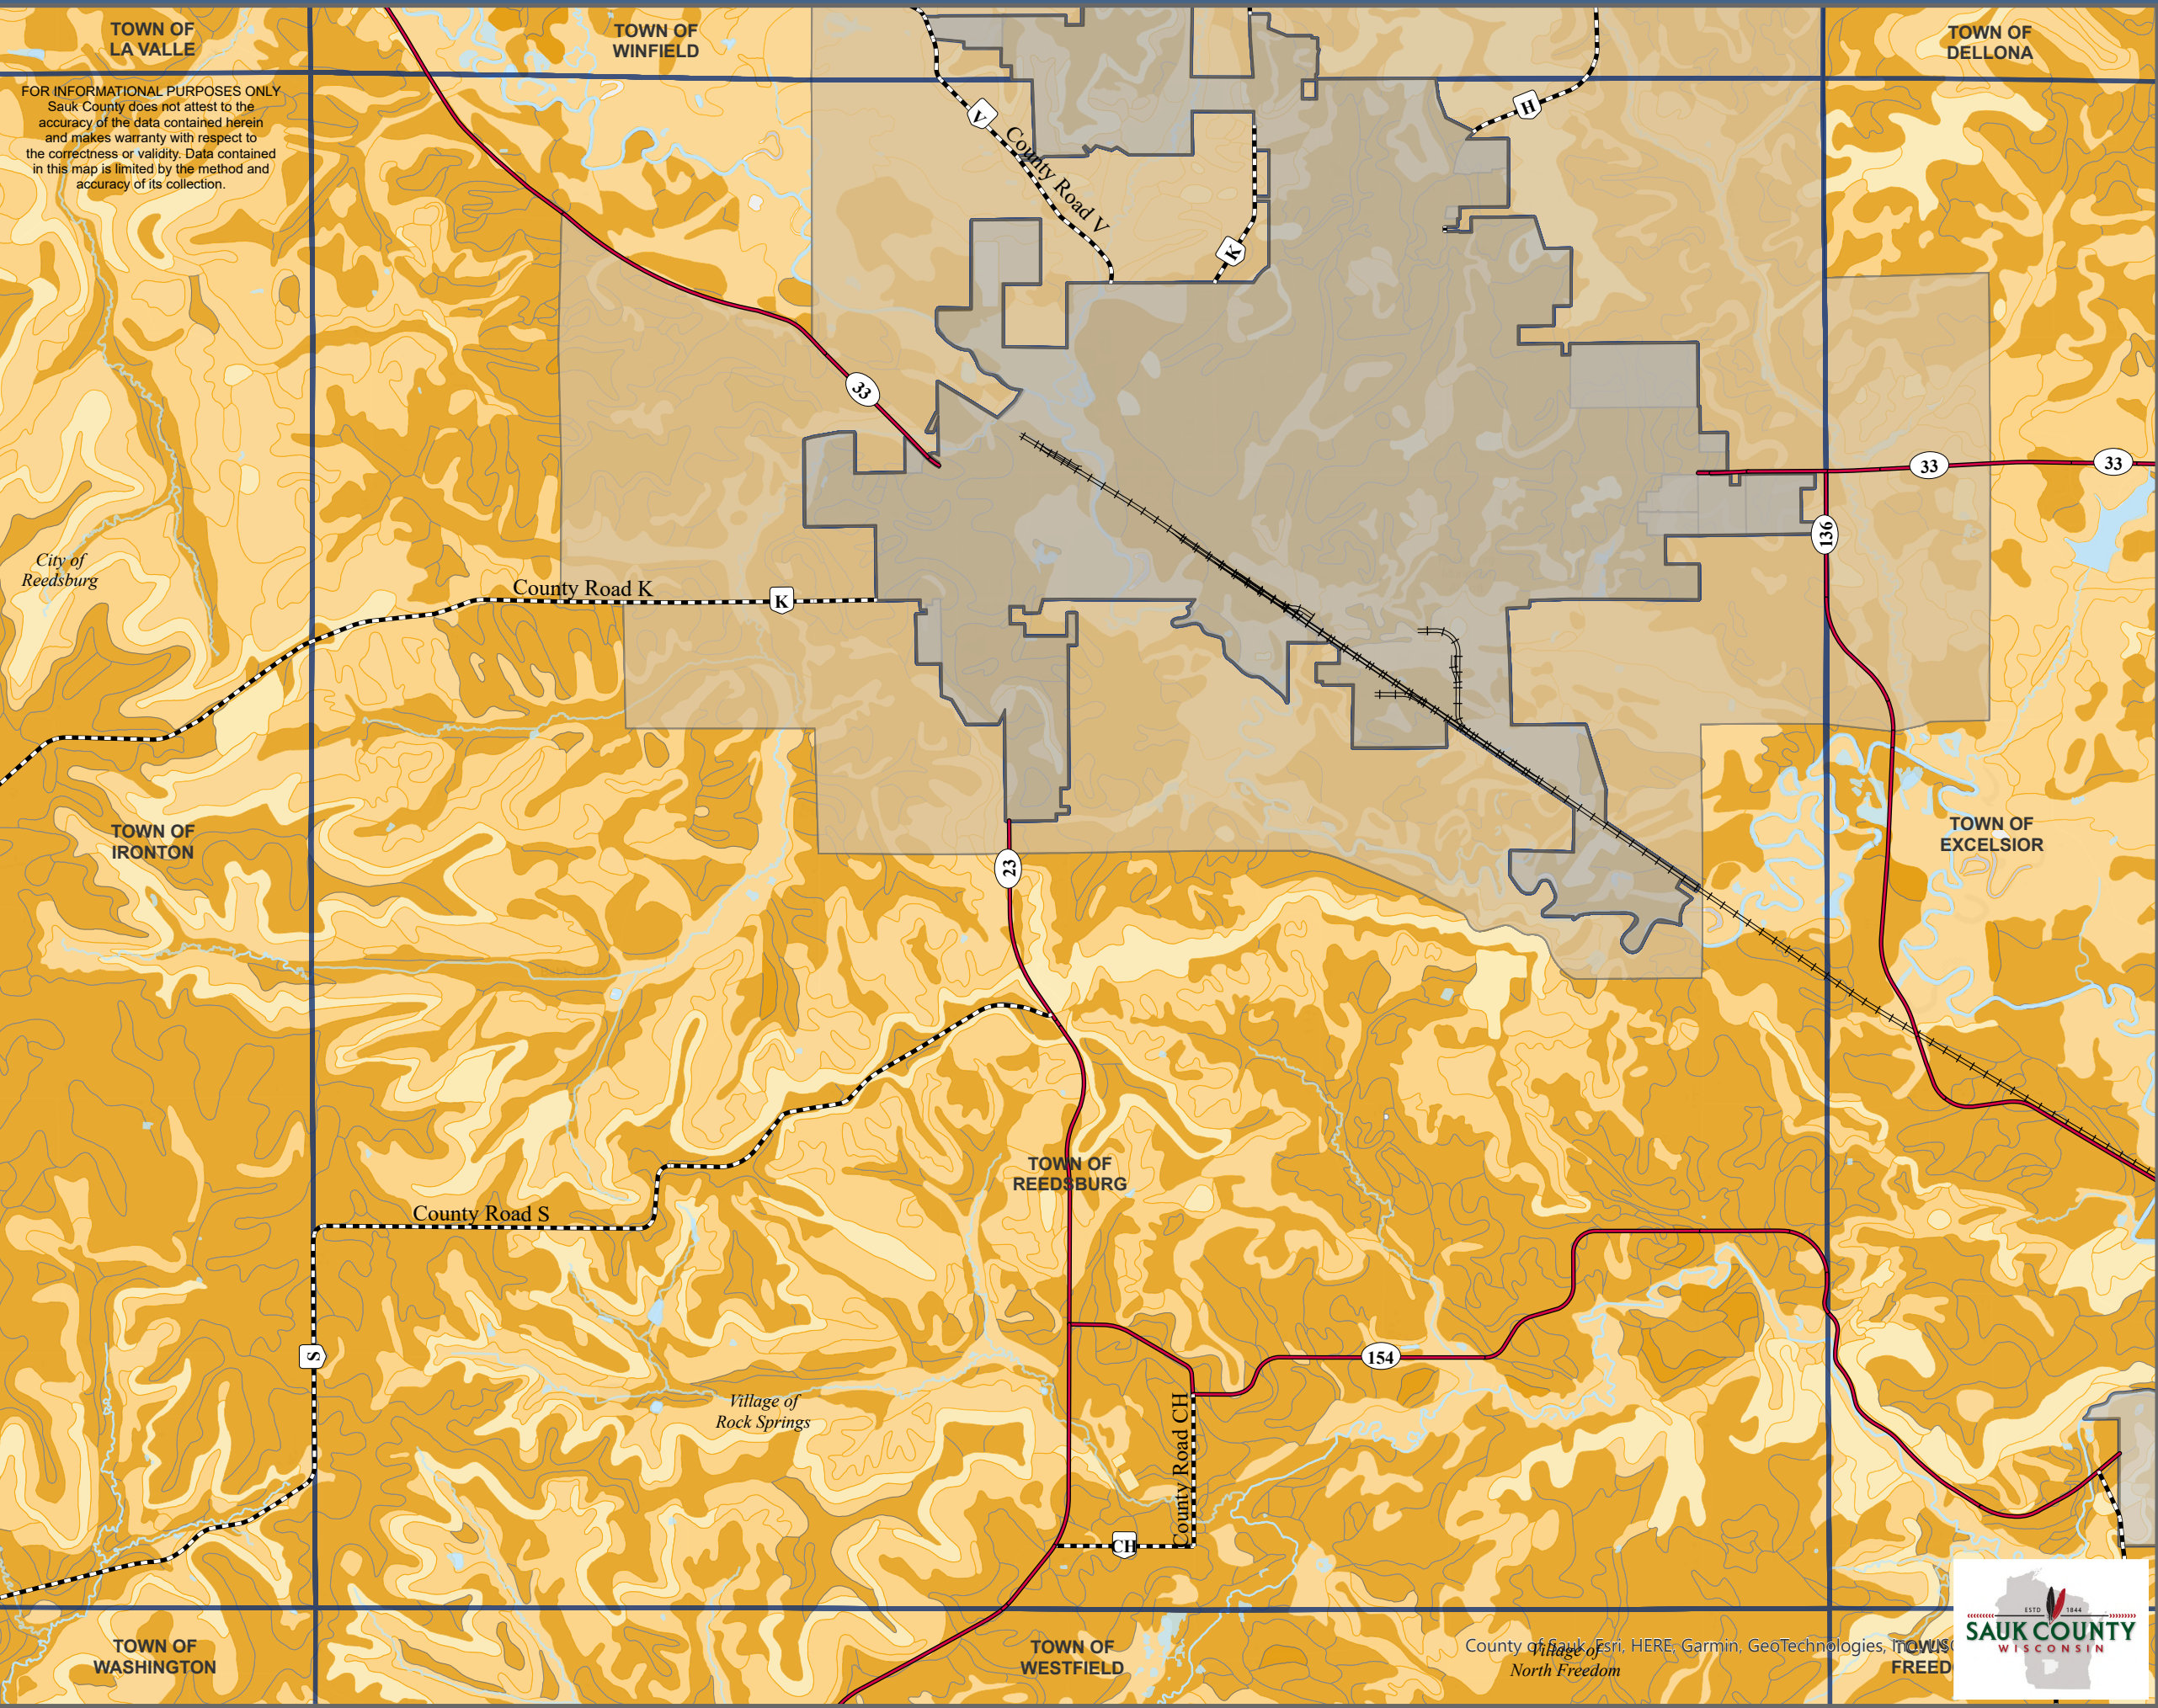

Town of Reedsburg Comprehensive Plan Map 6-1

Land Capability

Legend

Land Capability

-  Class I, II, III
-  Class IV, V, VI
-  Class VII, VIII

Municipal Boundaries

-  Town
-  City
-  Village
-  Extra Territorial Zoning

Waterbodies

-  Stream or River
-  Lake or Pond

Transportation

-  State Road
-  County Road
-  Railroads

FOR INFORMATIONAL PURPOSES ONLY
Sauk County does not attest to the accuracy of the data contained herein and makes warranty with respect to the correctness or validity. Data contained in this map is limited by the method and accuracy of its collection.

County of Sauk, Esri, HERE, Garmin, GeoTechnologies, TomTom, North Freedom