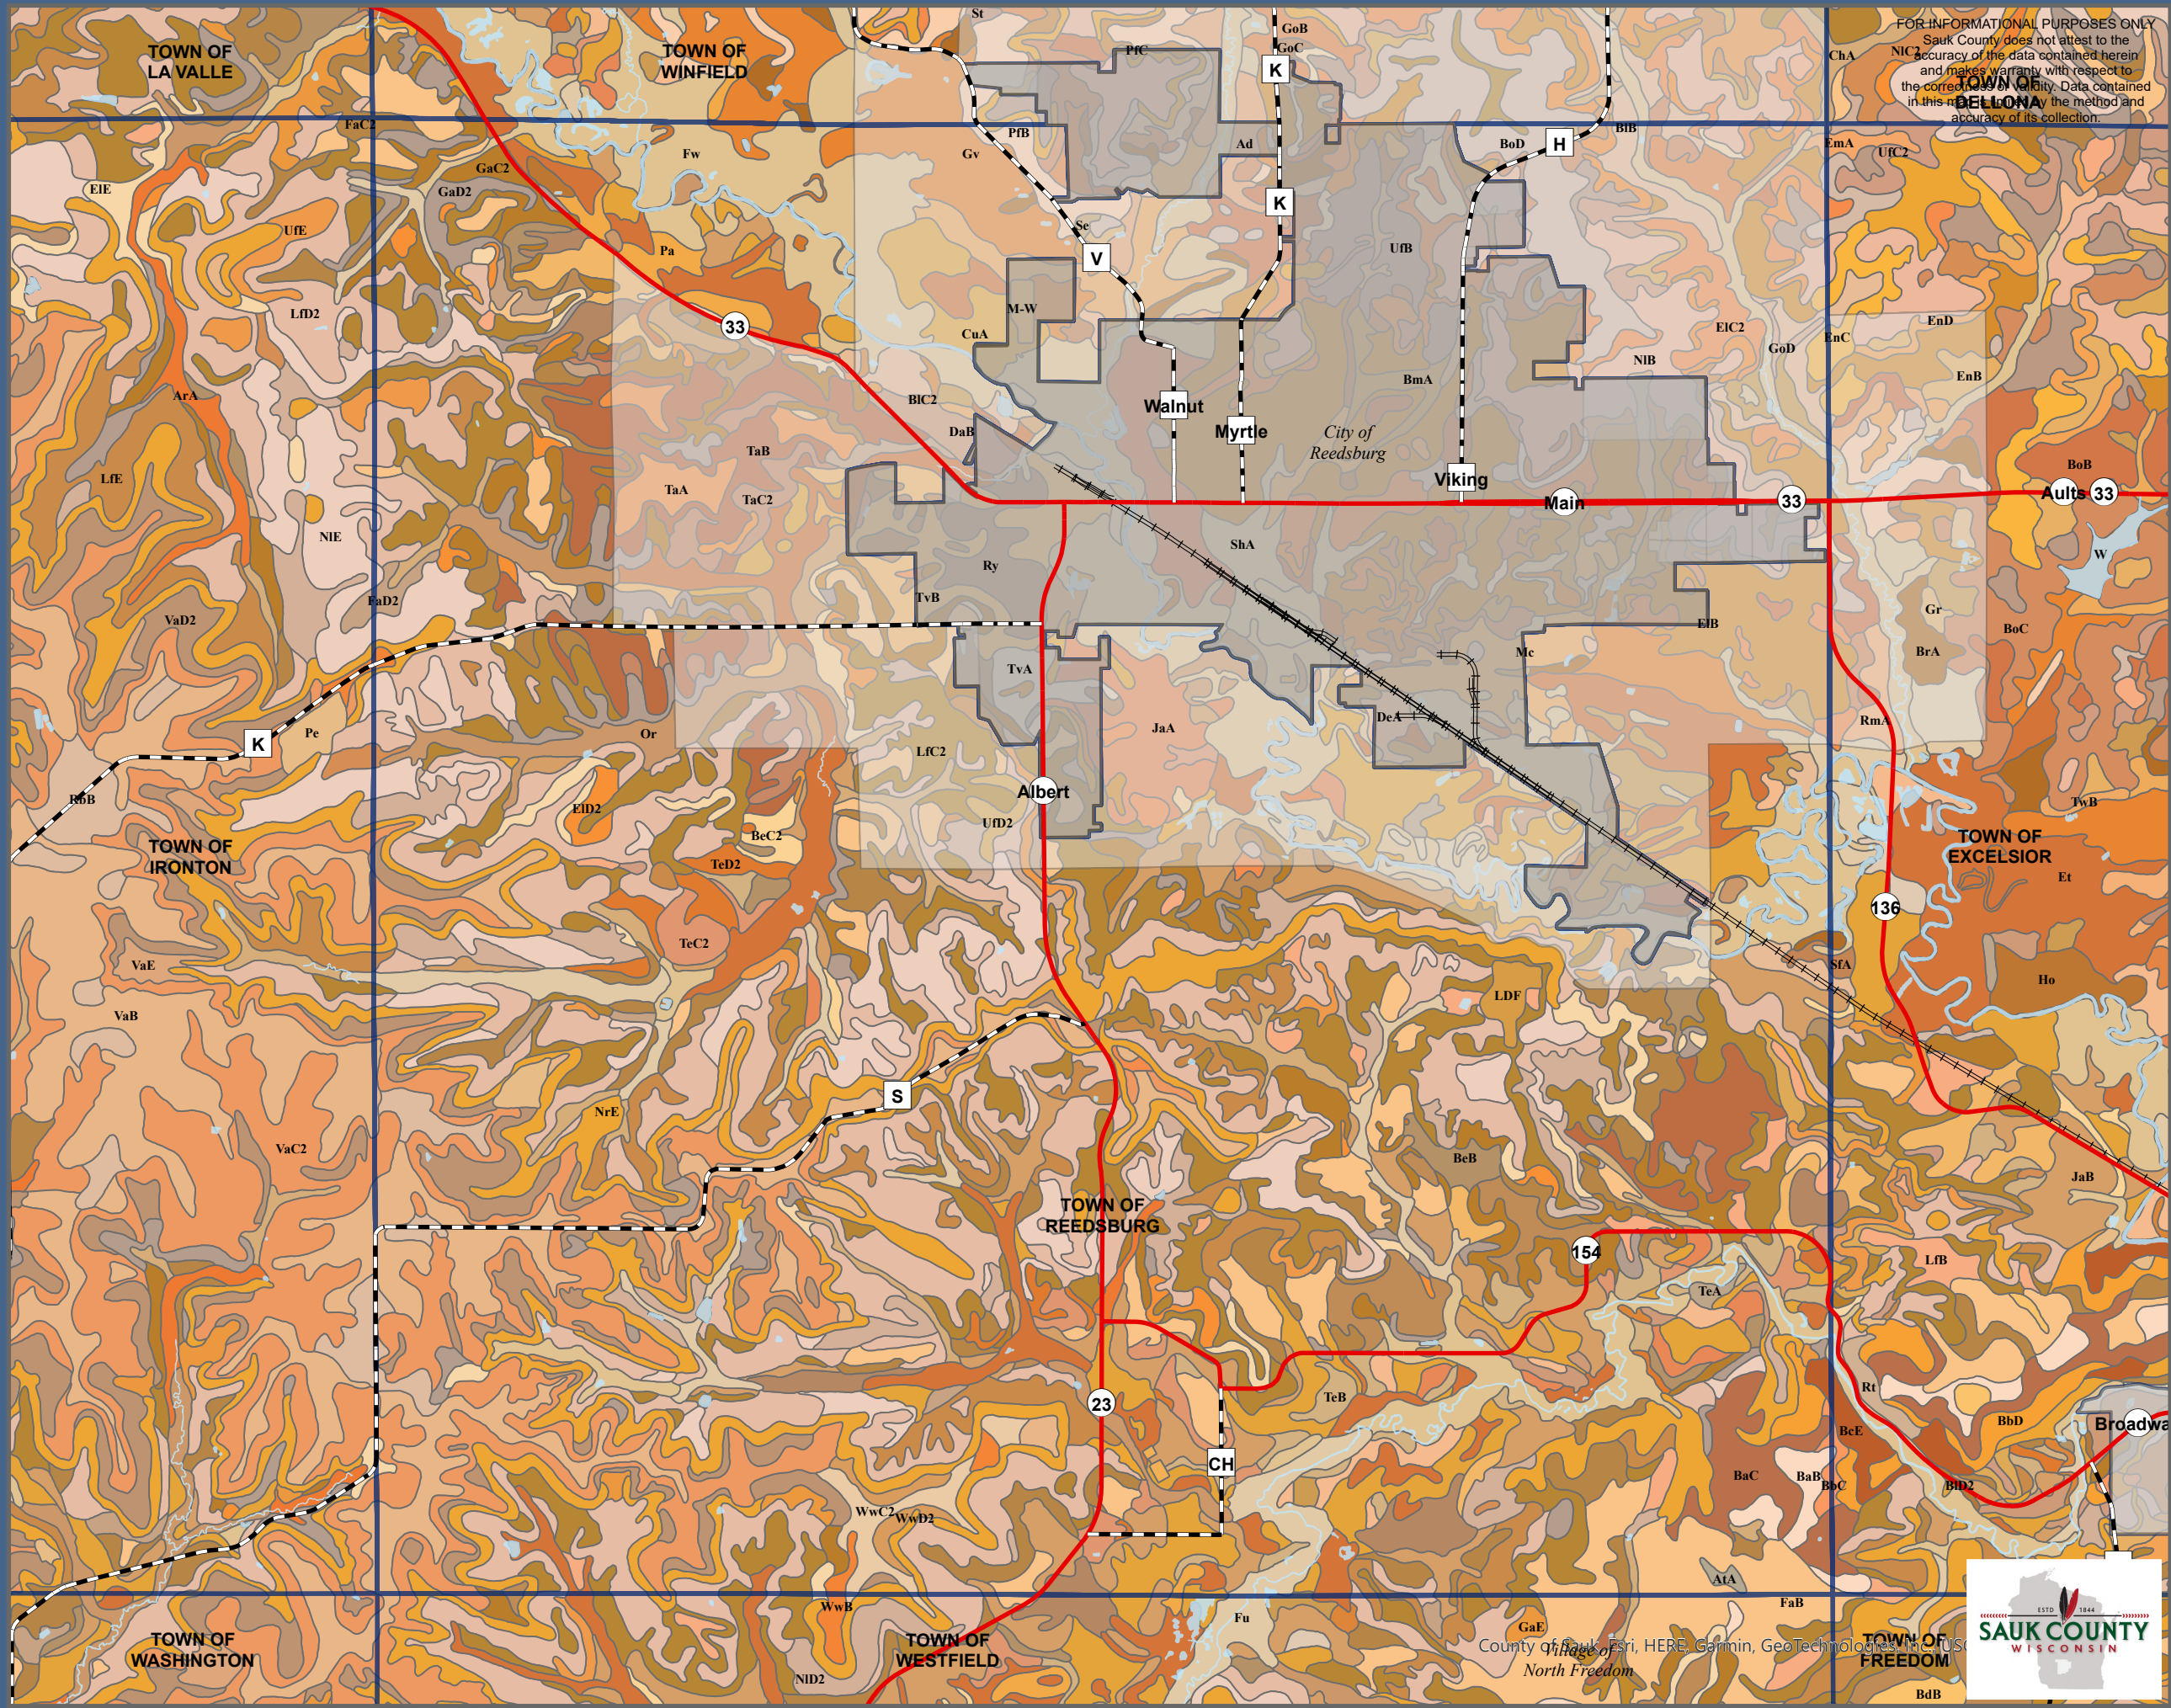

# Town of Reedsburg Comprehensive Plan Map 7-2

## General Soils

**Legend**

Soils		Waterbodies	
Ad	EnC	Stream or River	TeA
ArA	EnD	Lake or Pond	TeB
AtA	FaB		TeC2
AtB	FaC2		TeD2
BaB	FaD2		TvA
BaC	Fu		TvB
BbC	Fw		UfC2
BbD	FxB		UfD2
BcE	FxC2		UfE
BdB	GaB		UfE
BeB	GaC2		UoE
BcC2	GaD2		VaB
BIB	GaE		VaC2
BIC2	GoB		VaD2
BID2	GoC		VaE
BmA	GoD		W
BoB	GoD		WwB
BoC	Gr		WwC2
BoD	Ho		WwD2
BrA	JaA		WxB
BiB	JaB		WxC2
ChA	KIA		WxD2
Co	LDF		WxE
CuA	LfB		
DAM	LfC2		
DaA	LfD2		
DaB	LfE		
DeA	M-W		
DkB	Mc		
EIB	MdB		
EIC2	MdC2		
EID2	MdD2		
EIE	MdE		
EmA	Msa		
EnB	NIB		
	NIC2		
	NID2		
	NIE		
	NrE		
	Or		
	Os		
	Pa		
	PcA		
	PcB		
	Pd		
	Pe		
	PfB		
	PfBT		
	PfC		
	PfCT		
	PfD		
	PfDT		
	PfE		
	RhA		
	RhB		
	RmA		
	RnB		
	RnC2		
	Rt		
	Ry		
	SaA		
	ShA		
	ShB		
	SnB		
	SpB		
	SpC		
	St		
	TaA		
	TaB		
	TaC2		

**Municipal Boundaries**

- Town
- City
- Village
- Extra Territorial Zoning

**Transportation**

- U.S. Highway
- State Highway
- County Highway
- Railroads

FOR INFORMATIONAL PURPOSES ONLY  
Sauk County does not attest to the  
accuracy of the data contained herein  
and makes warranty with respect to  
the correctness of the data. Data contained  
in this report is the property of the  
method and accuracy of its collection.

County of Sauk Esri, HERE, Garmin, GeoTechnologies, Inc., USA  
North Freedom