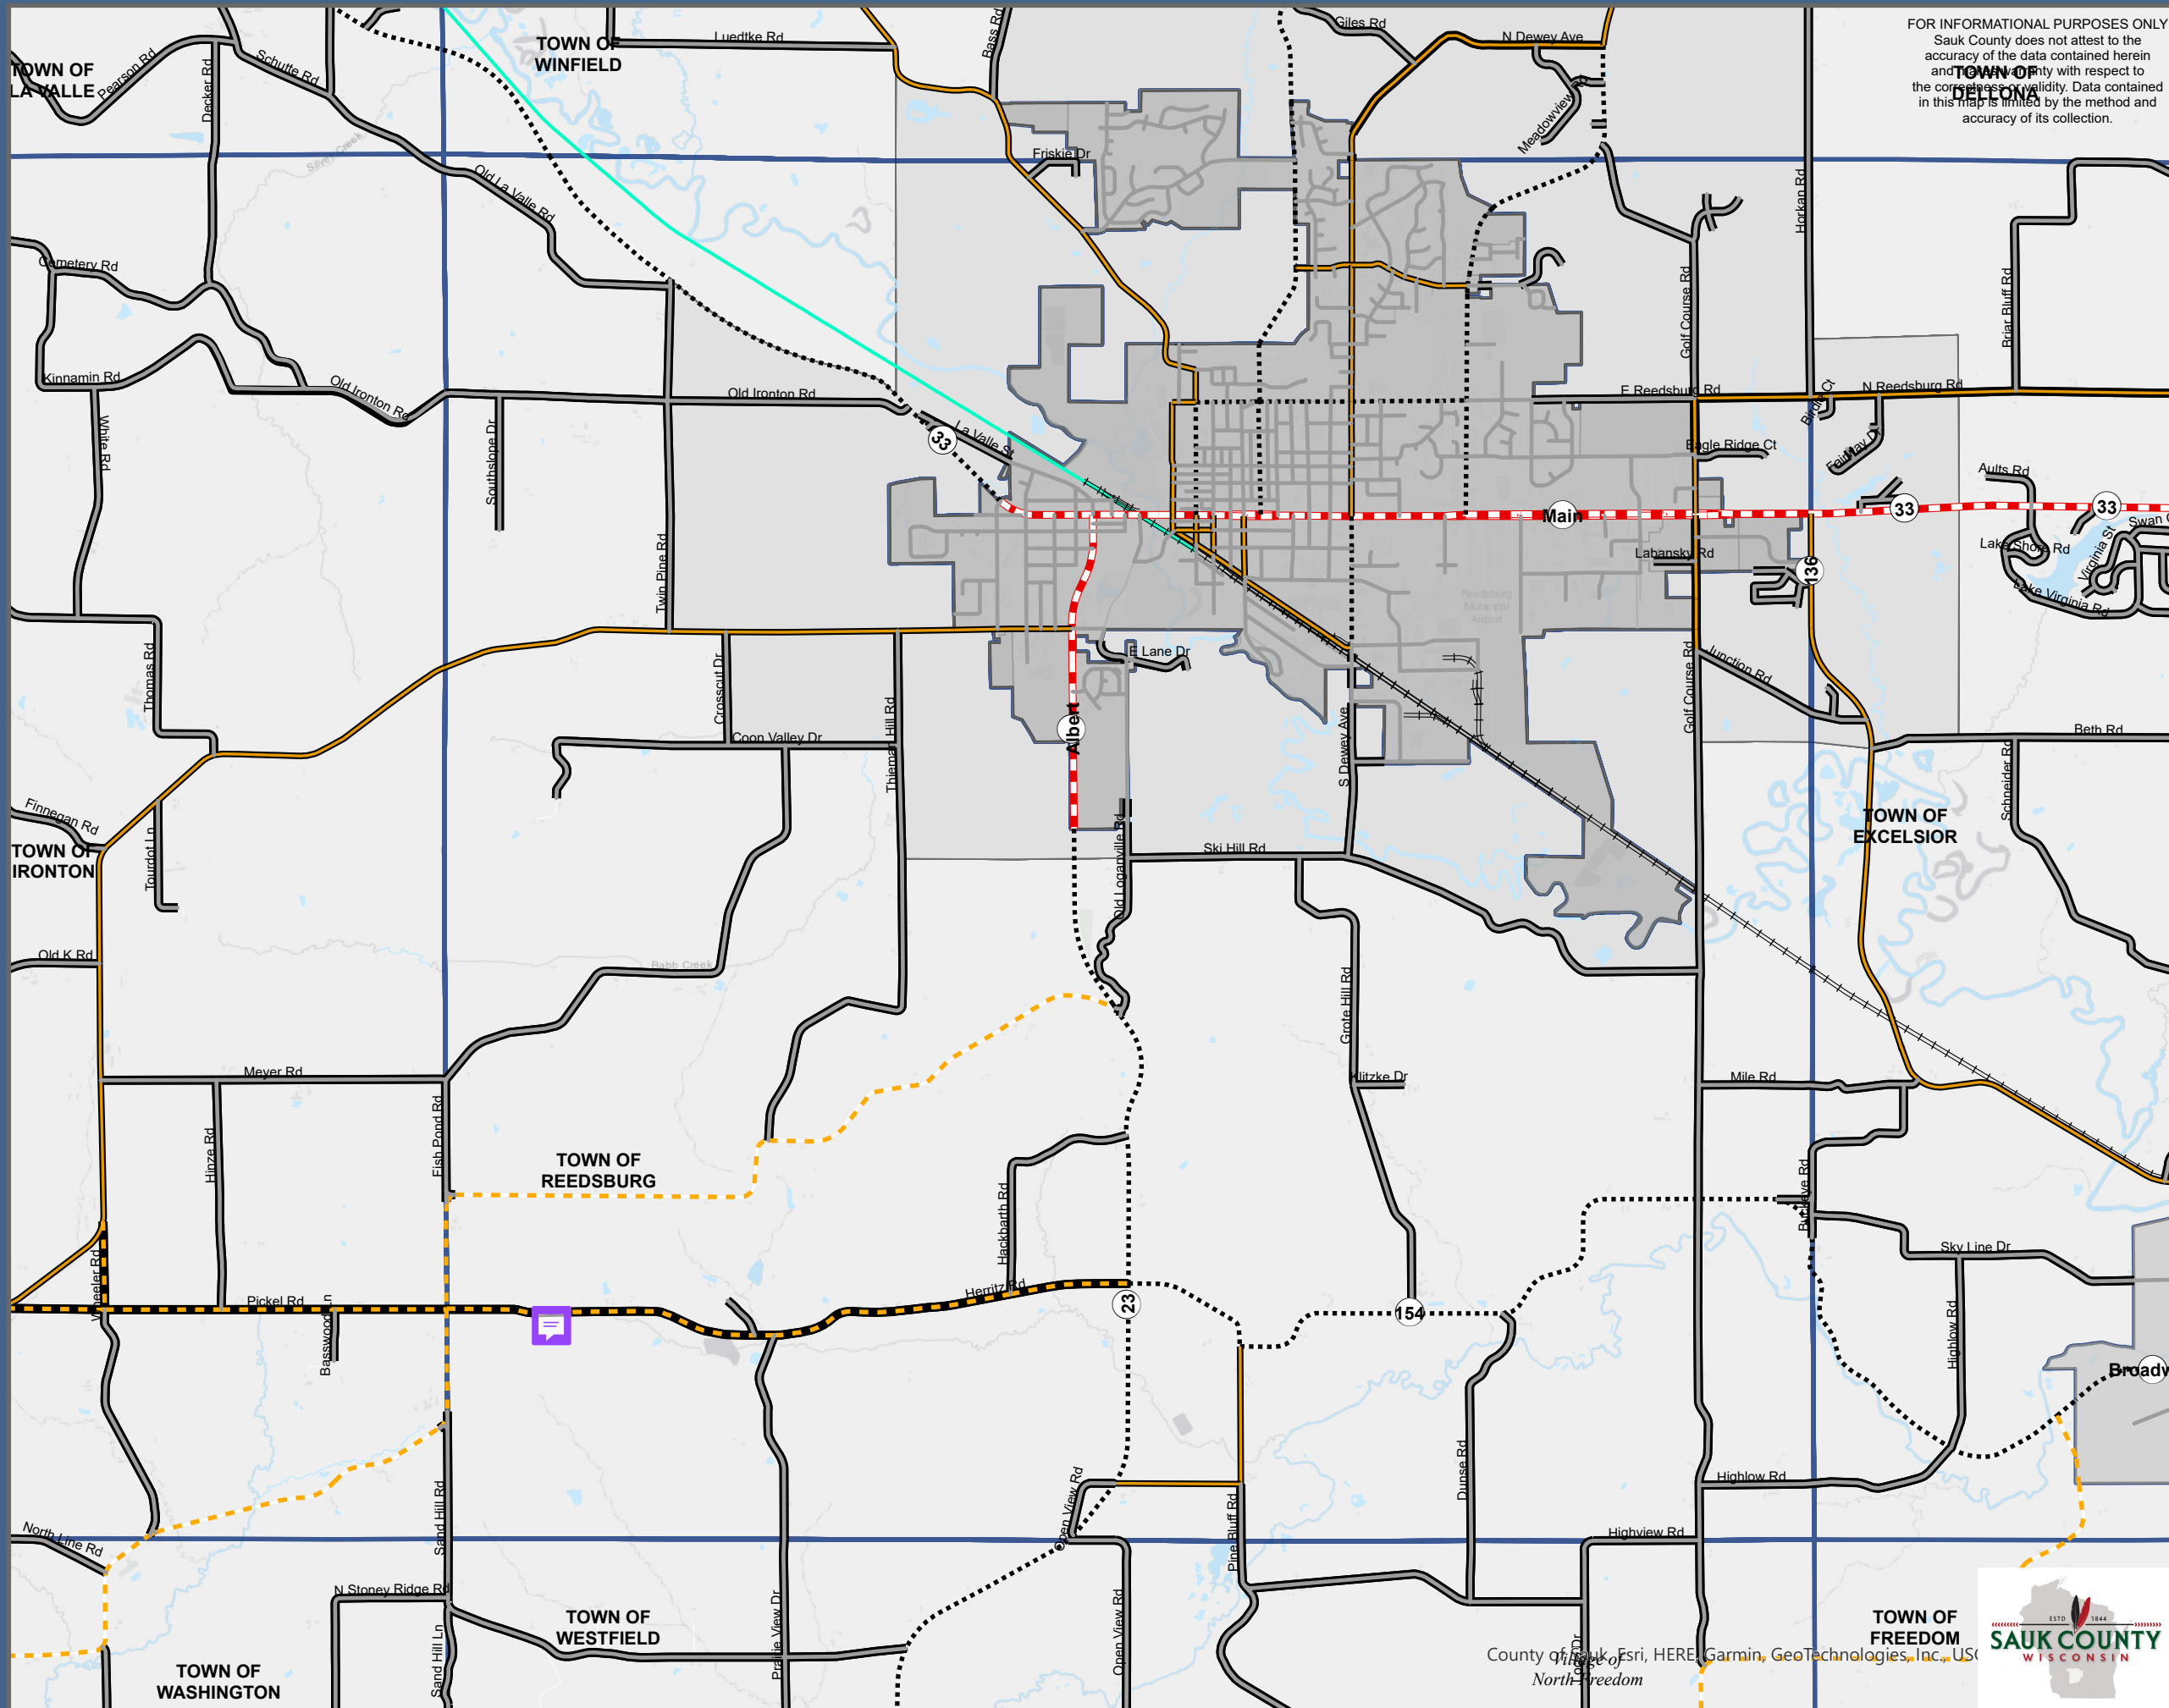

Town of Reedsburg Comprehensive Plan Map 8-1

FOR INFORMATIONAL PURPOSES ONLY
Sauk County does not attest to the
accuracy of the data contained herein
and is not responsible for any errors
or omissions. Data contained in
this map is limited by the method and
accuracy of its collection.

Transportation

Legend

Transportation

Roadclass

-  Principal Arterials
-  Minor Arterials
-  Major Collectors
-  Minor Collectors
-  Local Roads
-  The "400" State Trail
-  Railroads

Municipal Boundaries

-  Town
-  City
-  Village
-  Extra Territorial Zoning

Waterbodies

-  Stream or River
-  Lake or Pond

County of Sauk, Esri, HERE, Garmin, GeoTechnologies, Inc., US