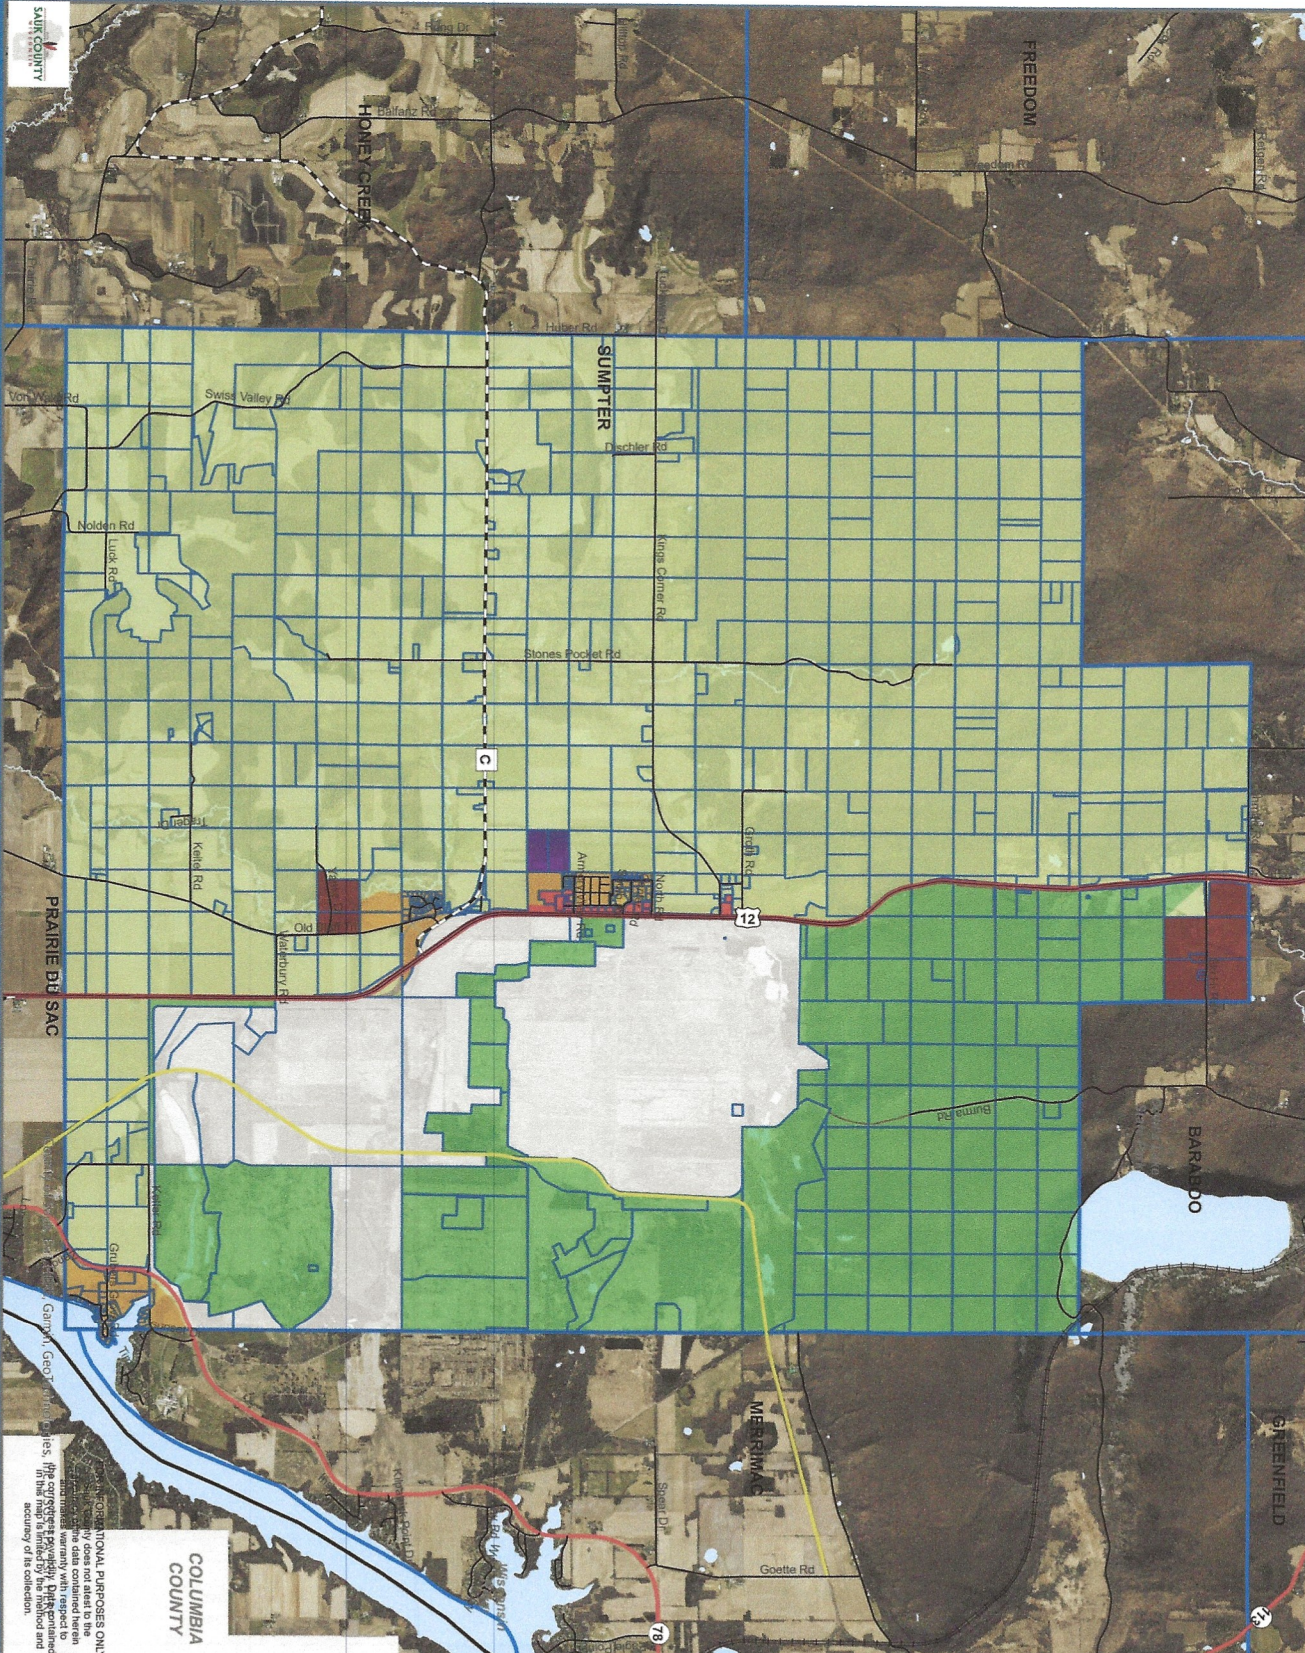

Town of Sumpter
Comprehensive Plan
Map 15

Future Land Use

Legend

1. **Land Use Districts**
2. Agricultural Conservation Area
   - Recreational
   - Residential
   - Commercial
   - Tourism/Recreational
   - Industrial
   - Government
3. **Administrative Boundaries**
4. Tax Parcels
   - Town Boundary
   - County Boundaries
5. **Transportation**
6. County Highway
   - U.S. Highway
   - Municipal Streets
   - State Highway
   - Town Roads
   - Railroads
   - Trails and Paths
   - The Great Sank State Trail